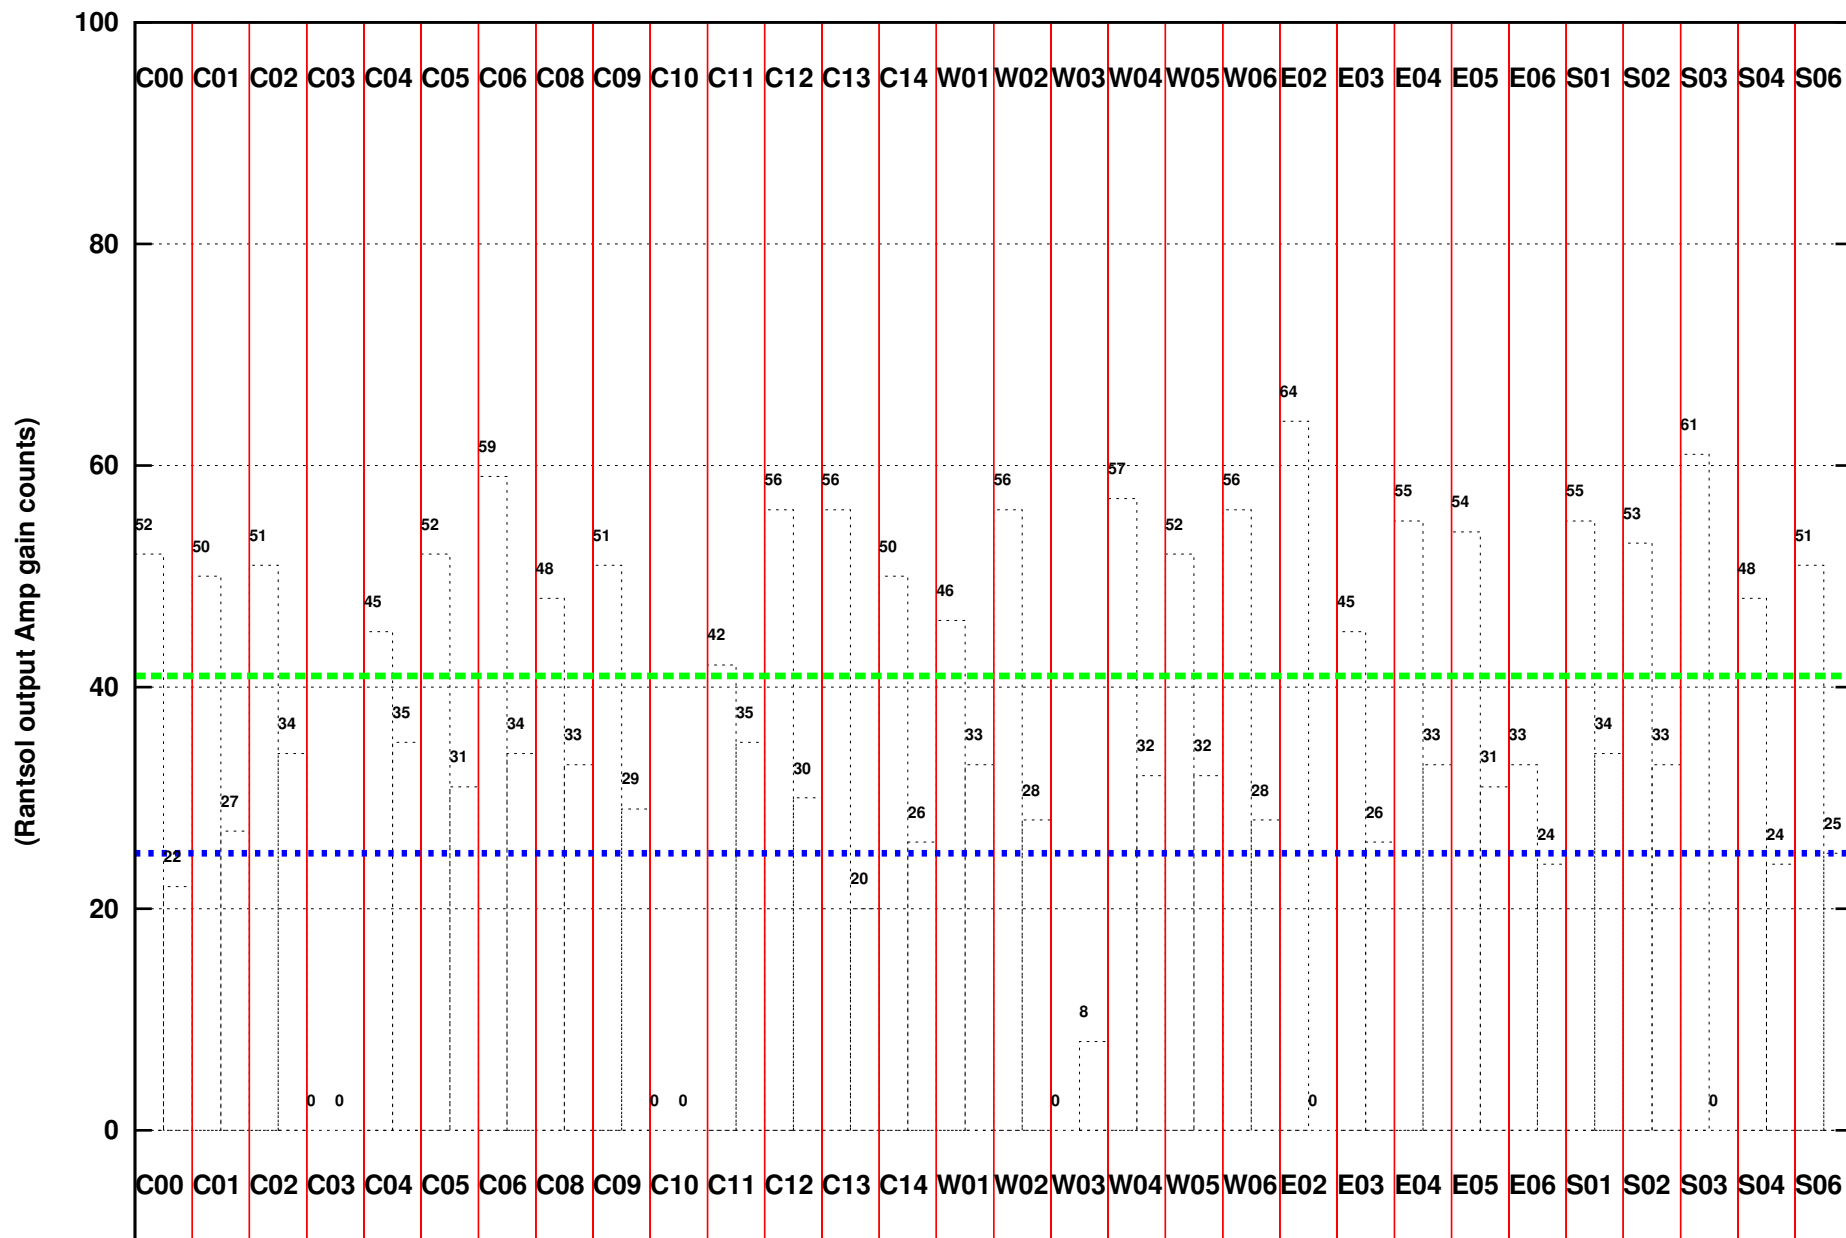

FRINGE STATUS (Rf:629.000,253.000 MHz., LO1:680.000,304.000 MHz., LO4/5:149.000,156.000 MHz.)

(File:/gsbifrddata/04jan/29_060_04jan2016.lta, scan:0, chan:80, Src:3C48, Date:04Jan2016 19:12:01)