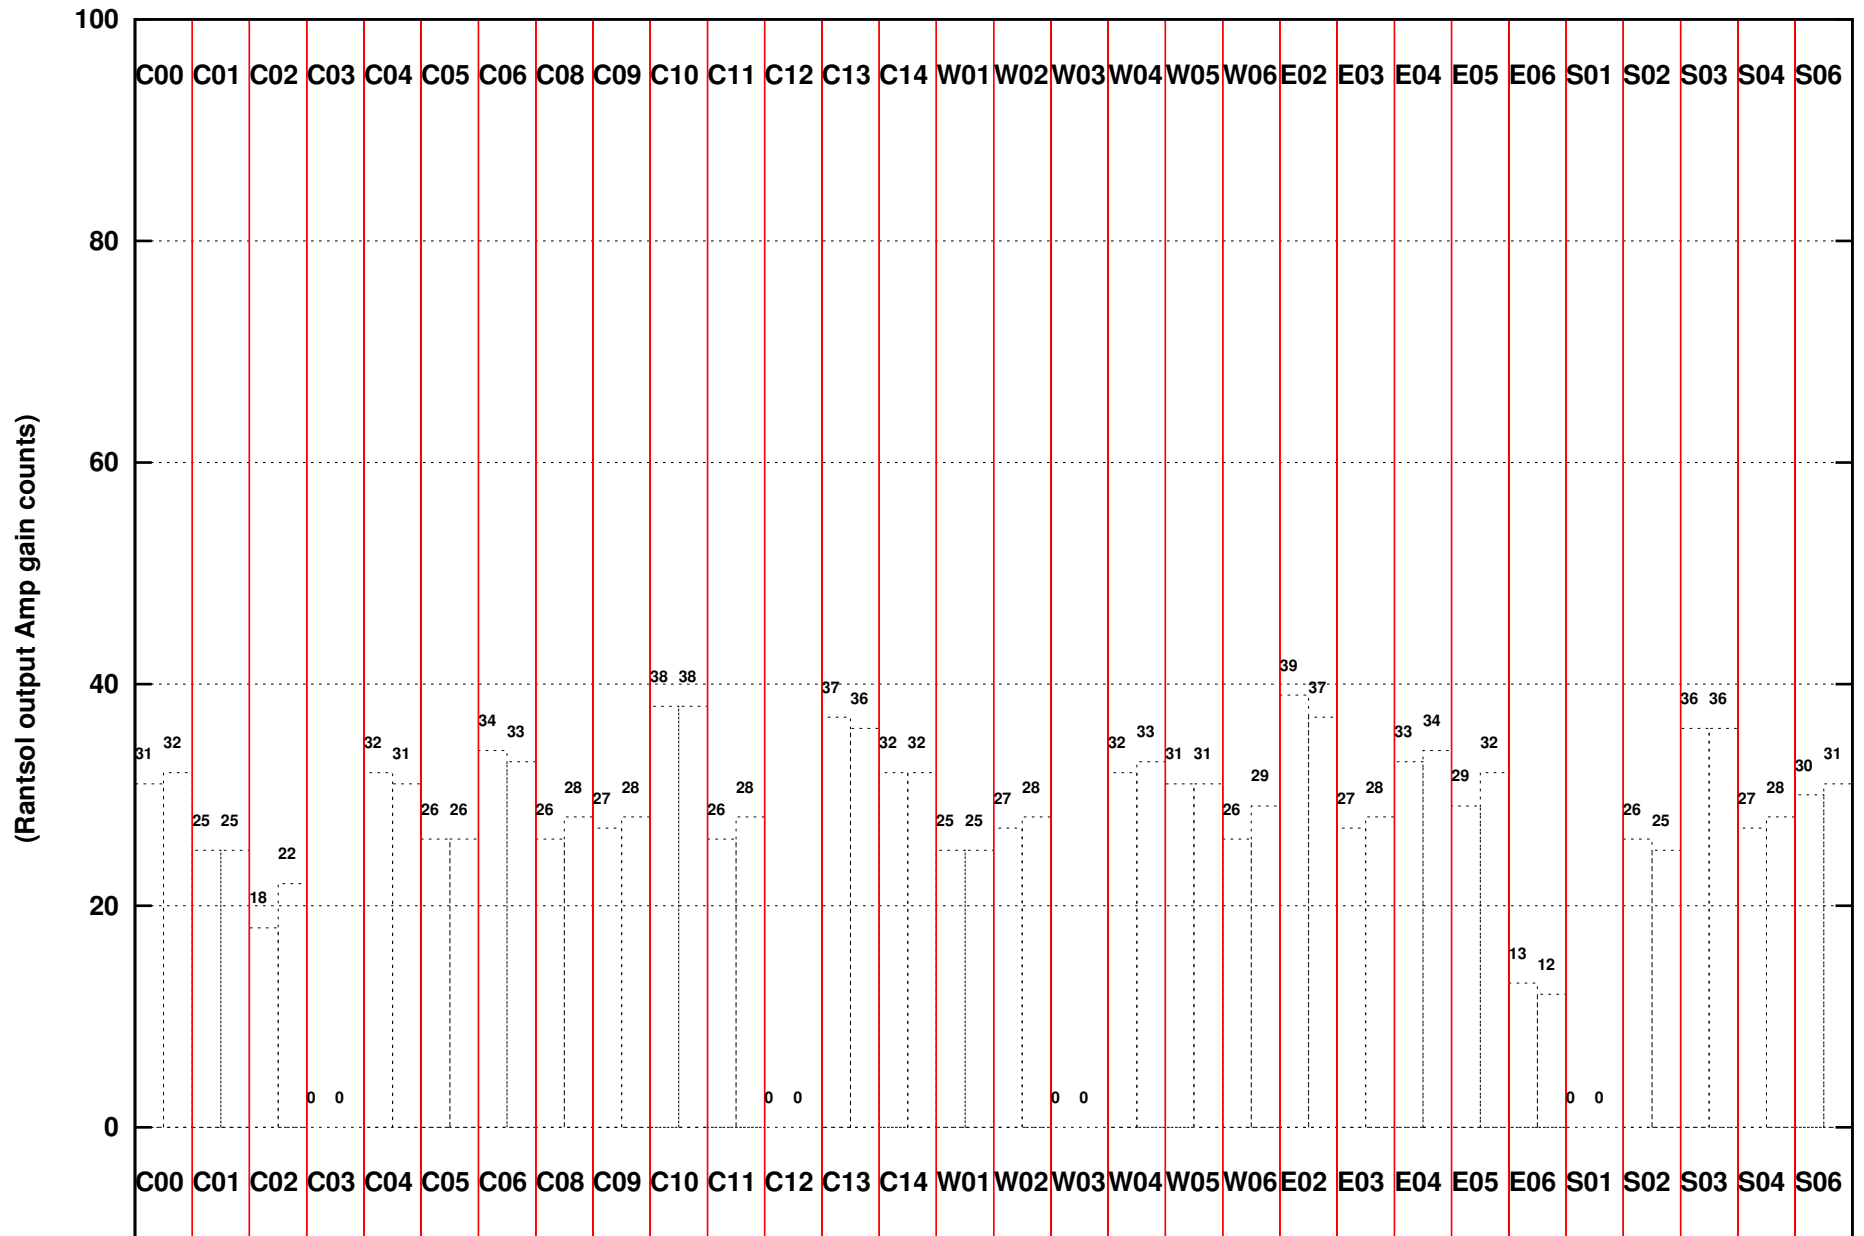

FRINGE STATUS (Rf:591.000,591.000 MHz., LO1:540.000,540.000 MHz., LO4/5:149.000,156.000 MHz.)

(File:/gsbifrddata1/12jan/29_024_12jan2016.lta, scan:0, chan:80, Src:1154-350, Date:12Jan2016 06:31:32)