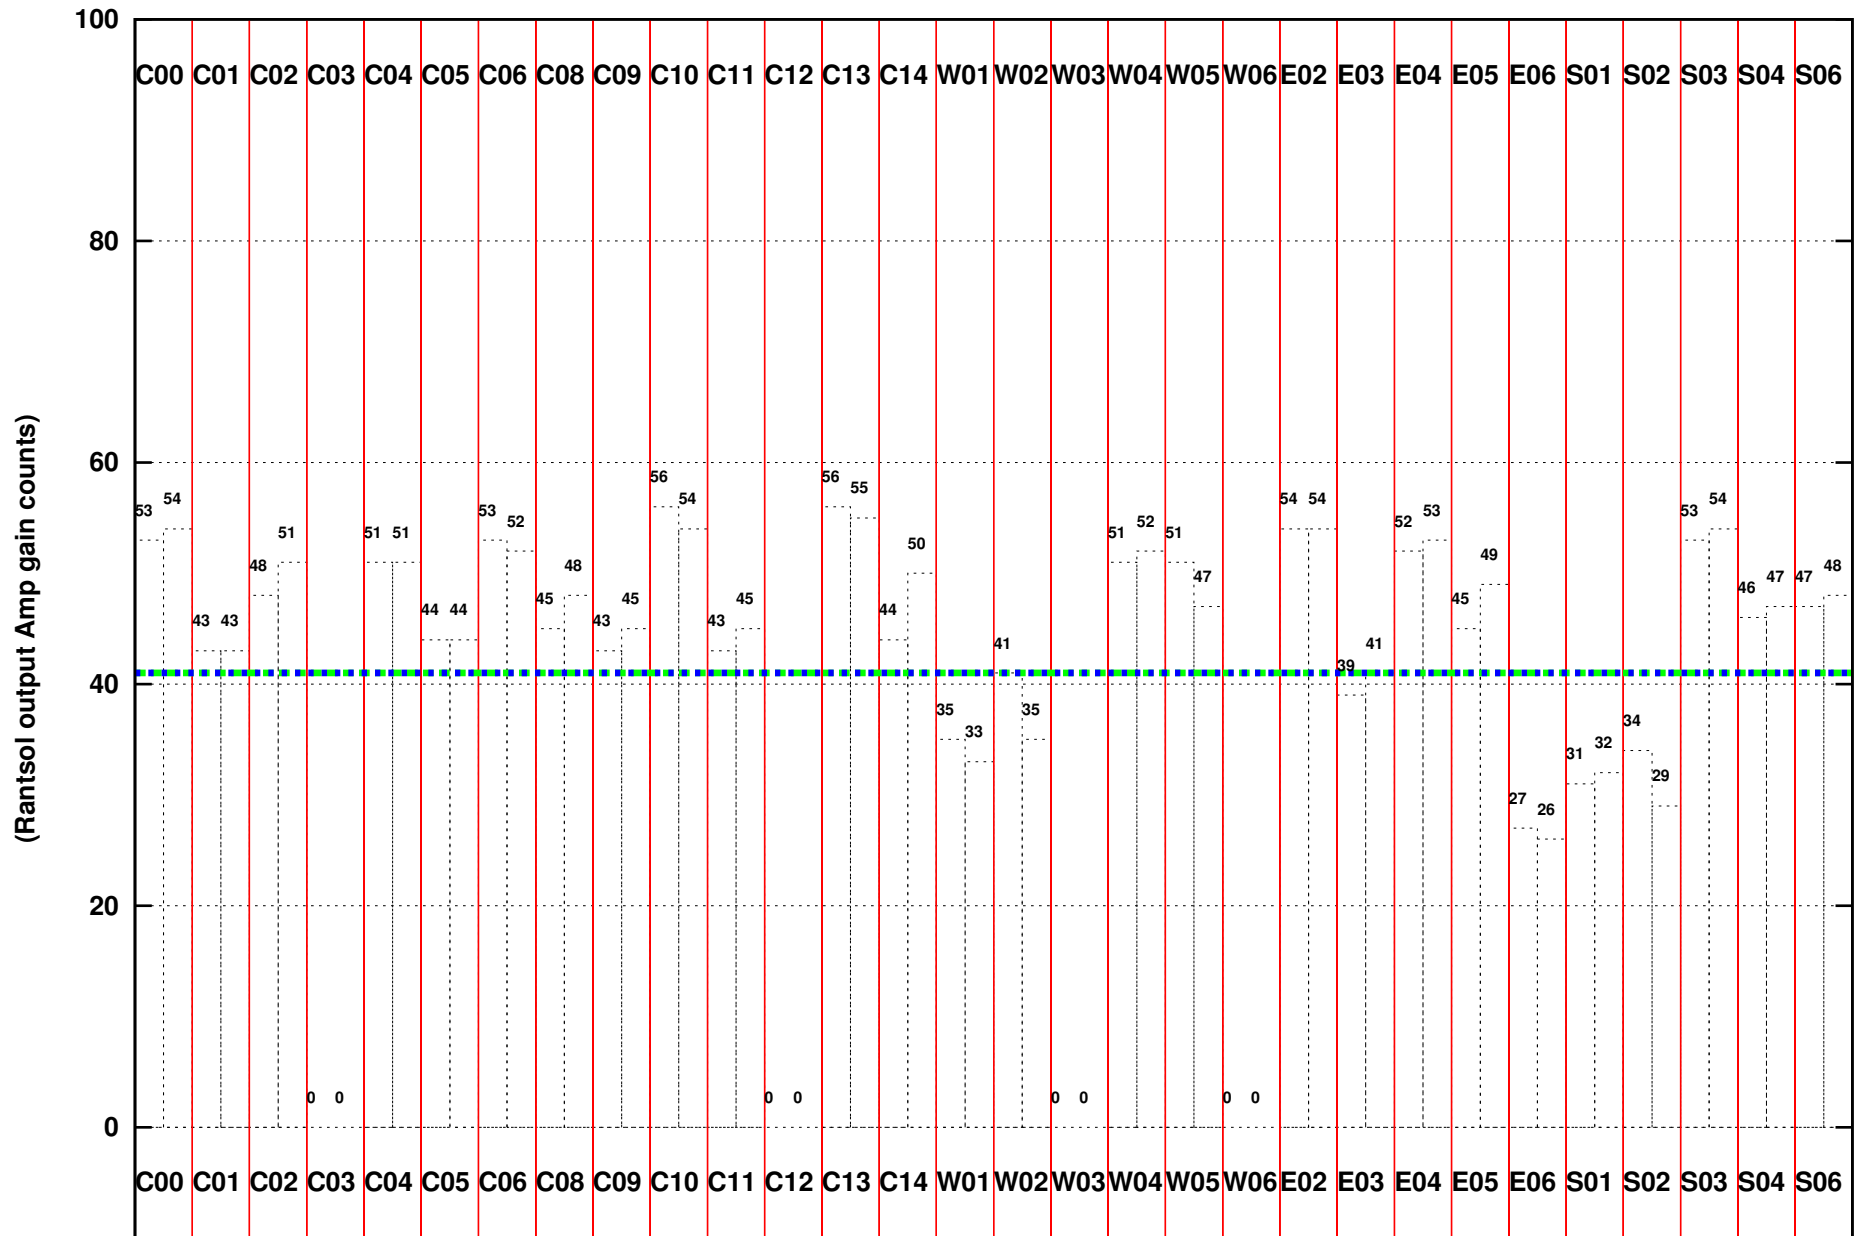

FRINGE STATUS (Rf:591.000,591.000 MHz., LO1:540.000,540.000 MHz., LO4/5:149.000,156.000 MHz.)

(File:/gsbifrdta1/13jan/tst1356_13jan2016.lta, scan:0, chan:80, Src:3C147, Date:14Jan2016 00:00:21)