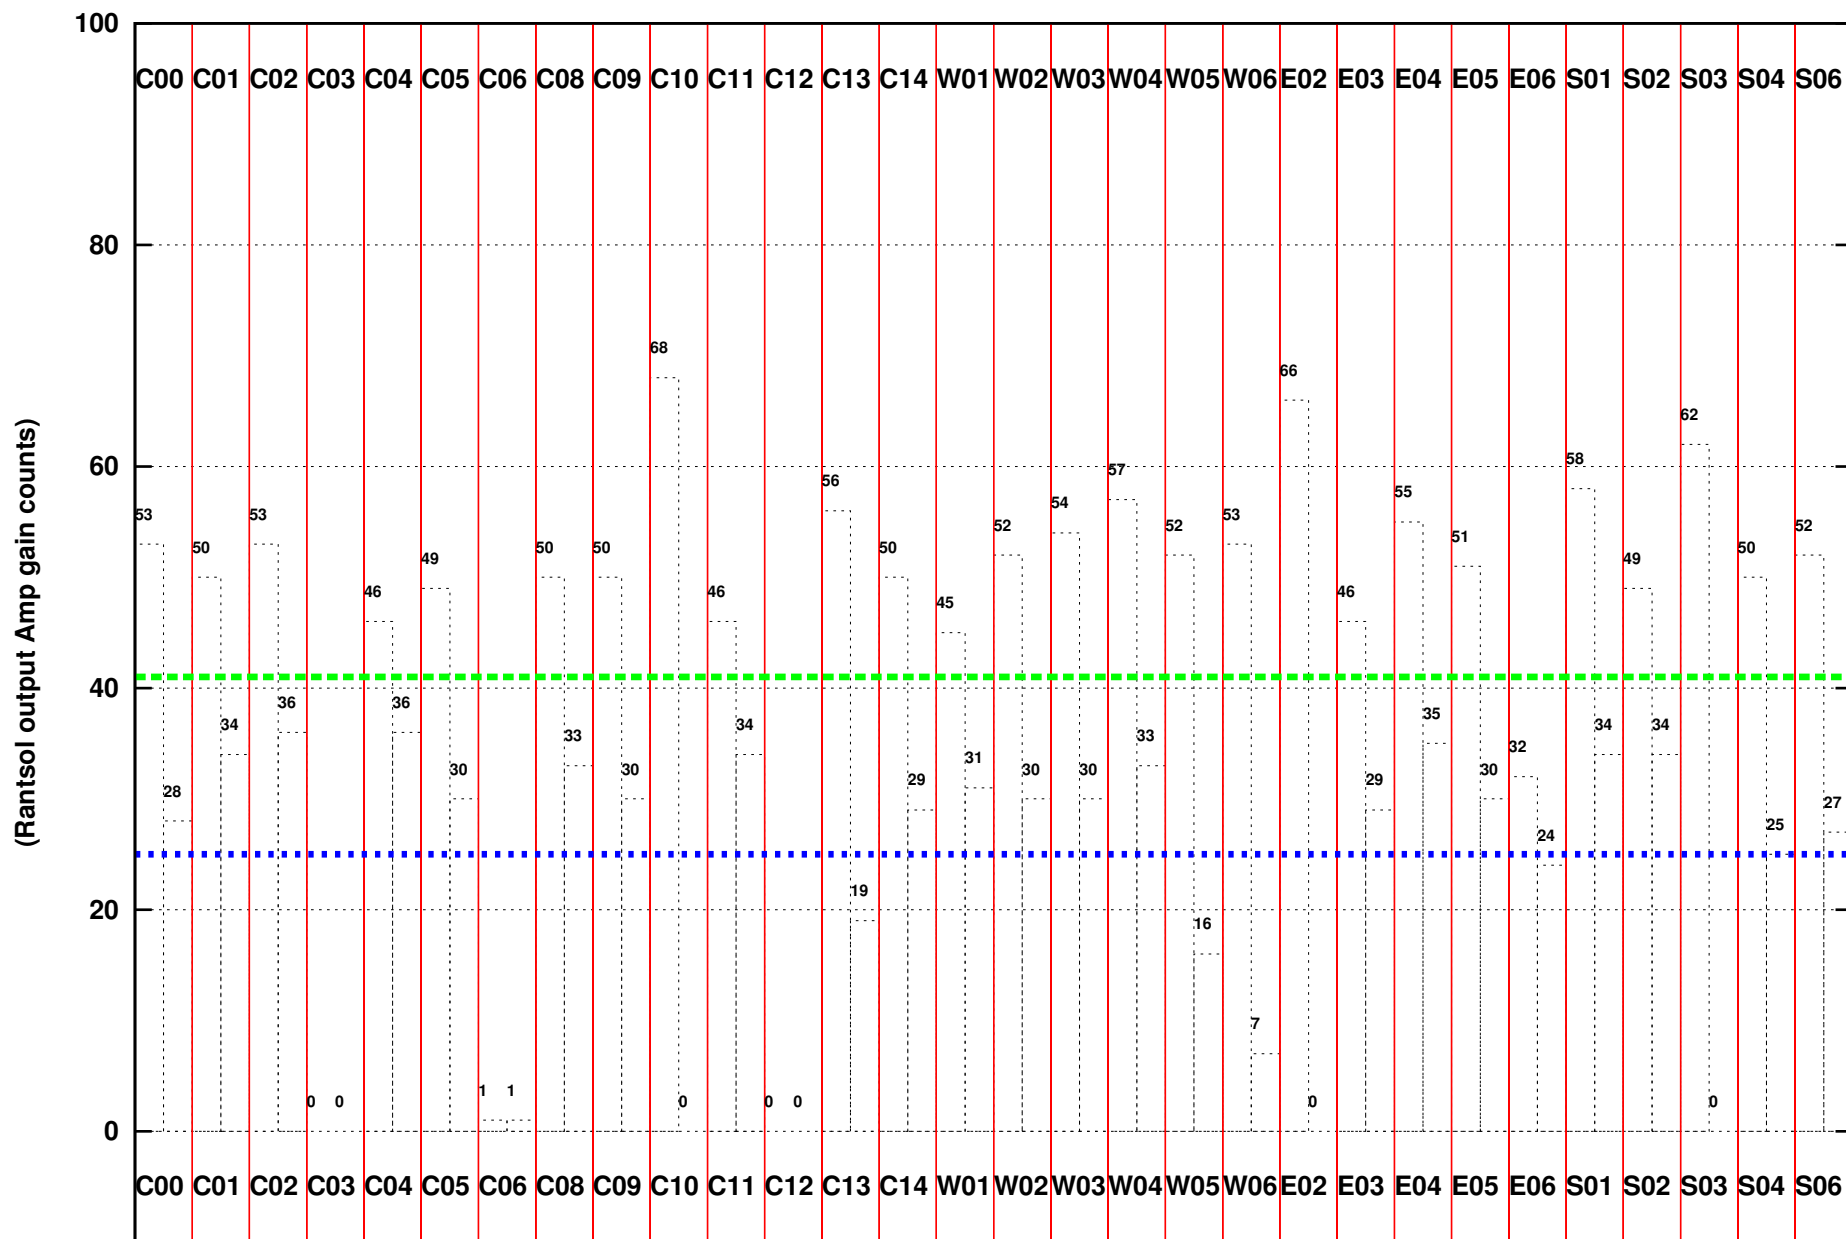

FRINGE STATUS (Rf:629.000,253.000 MHz., LO1:680.000,304.000 MHz., LO4/5:149.000,156.000 MHz.)

(File:/gsbifrddata1/14jan/29_060_14jan2016.lta, scan:0, chan:80, Src:3C48, Date:14Jan2016 20:10:48)