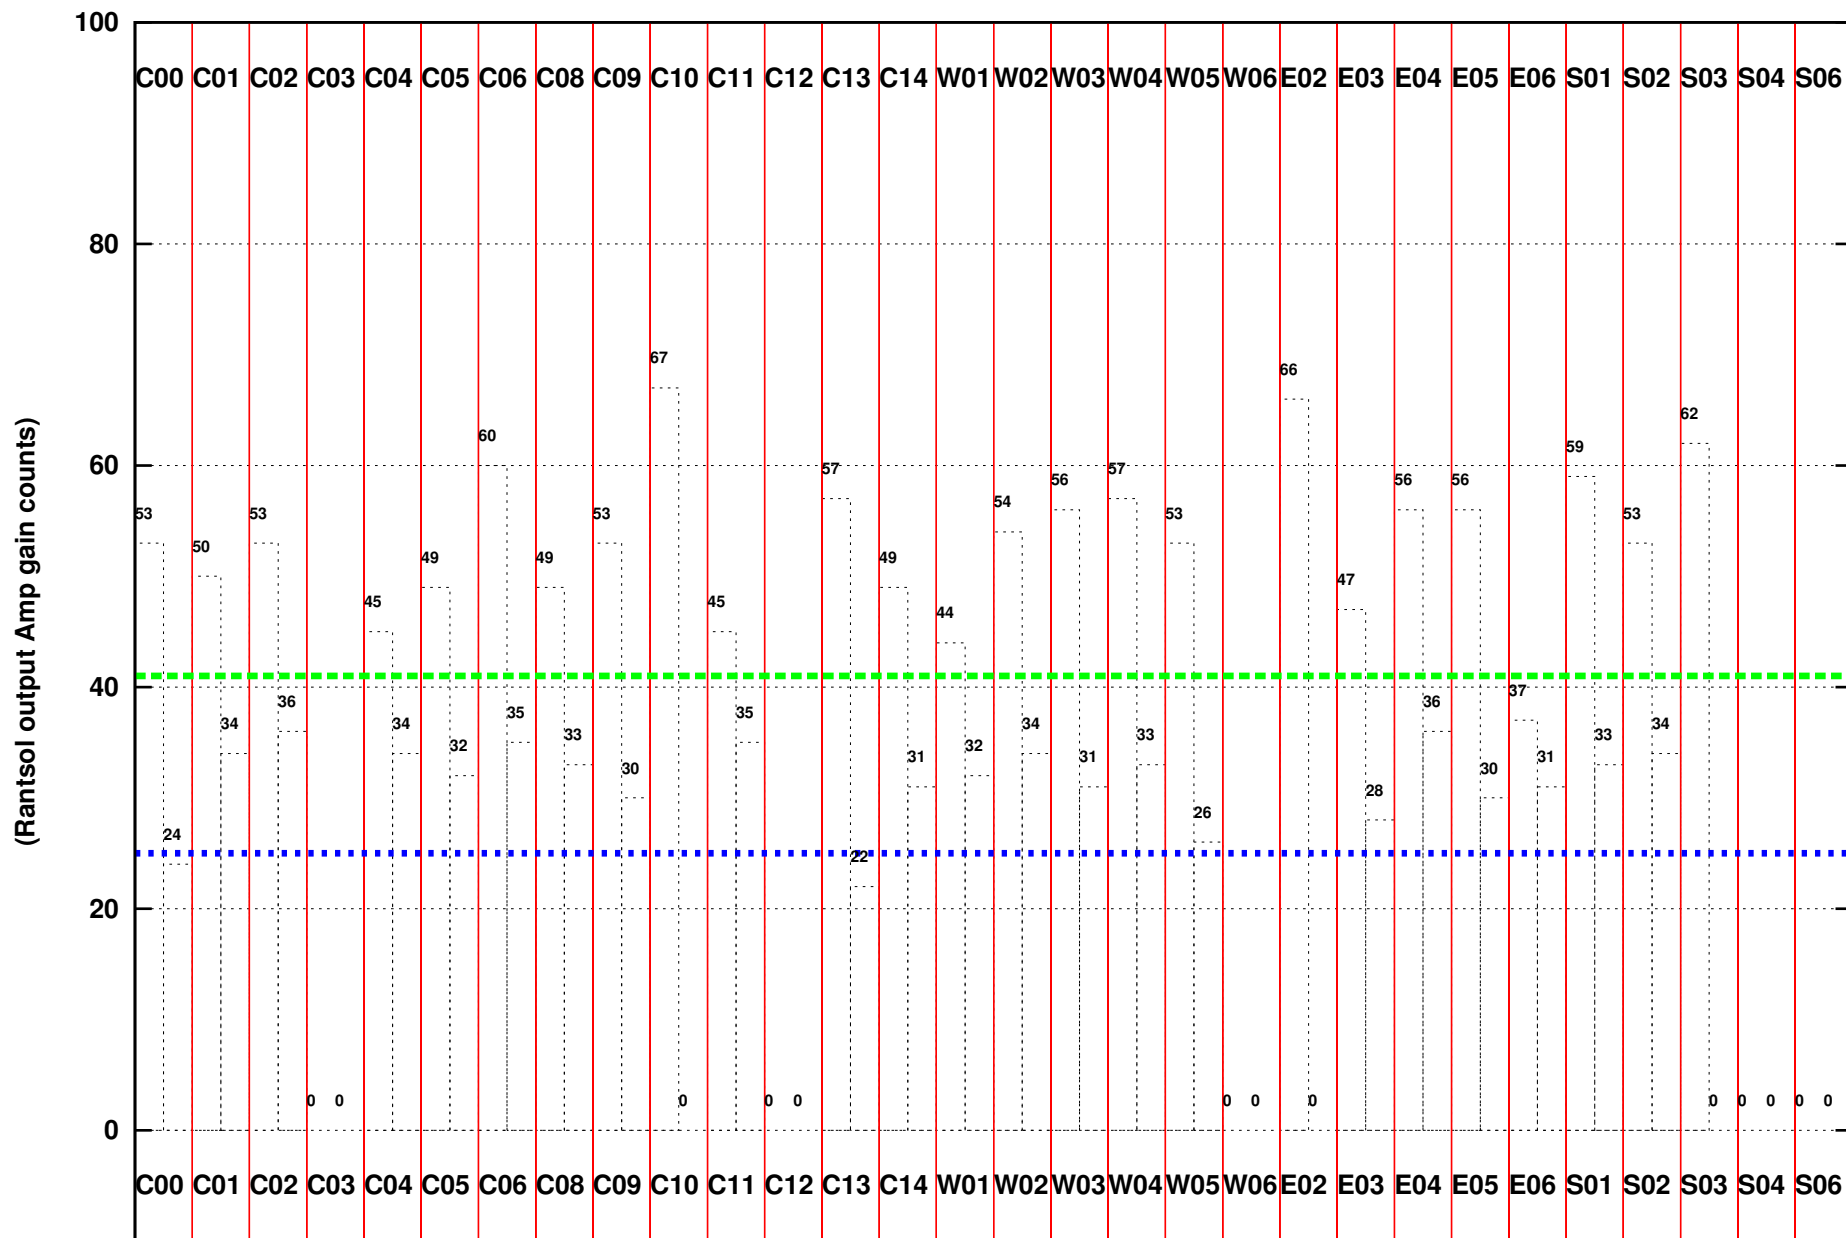

FRINGE STATUS (Rf:629.000,253.000 MHz., LO1:680.000,304.000 MHz., LO4/5:149.000,156.000 MHz.)

(File:/gsbifrddata/16jan/29_060_16jan2015_8s.lta, scan:0, chan:80, Src:3C48, Date:16Jan2016 20:17:48)