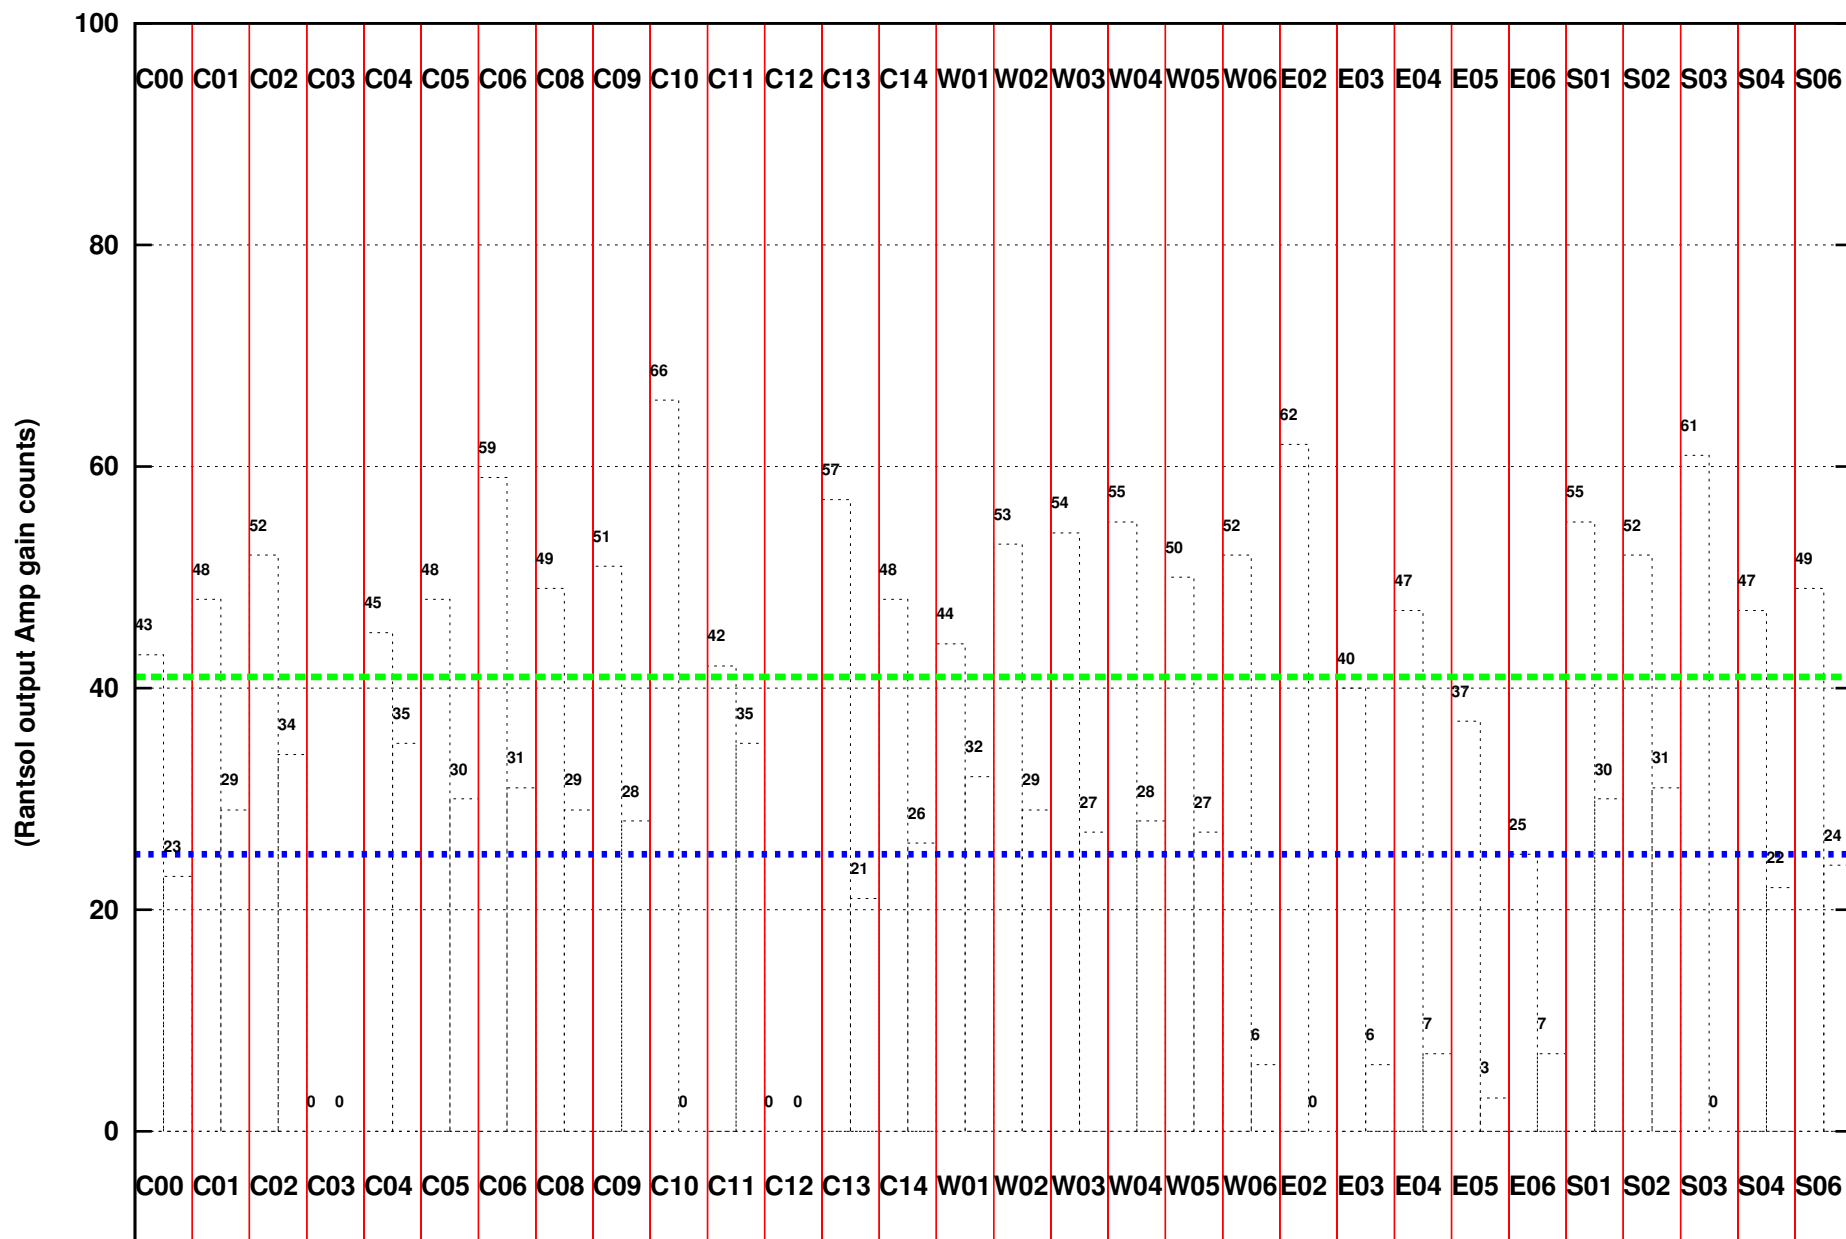

FRINGE STATUS (Rf:629.000,253.000 MHz., LO1:680.000,304.000 MHz., LO4/5:149.000,156.000 MHz.)

( File:/gsbifrddata1/20jan/29\_060\_20jan2016.lta, scan:0, chan:80, Src:3C48, Date:20Jan2016 19:55:27)