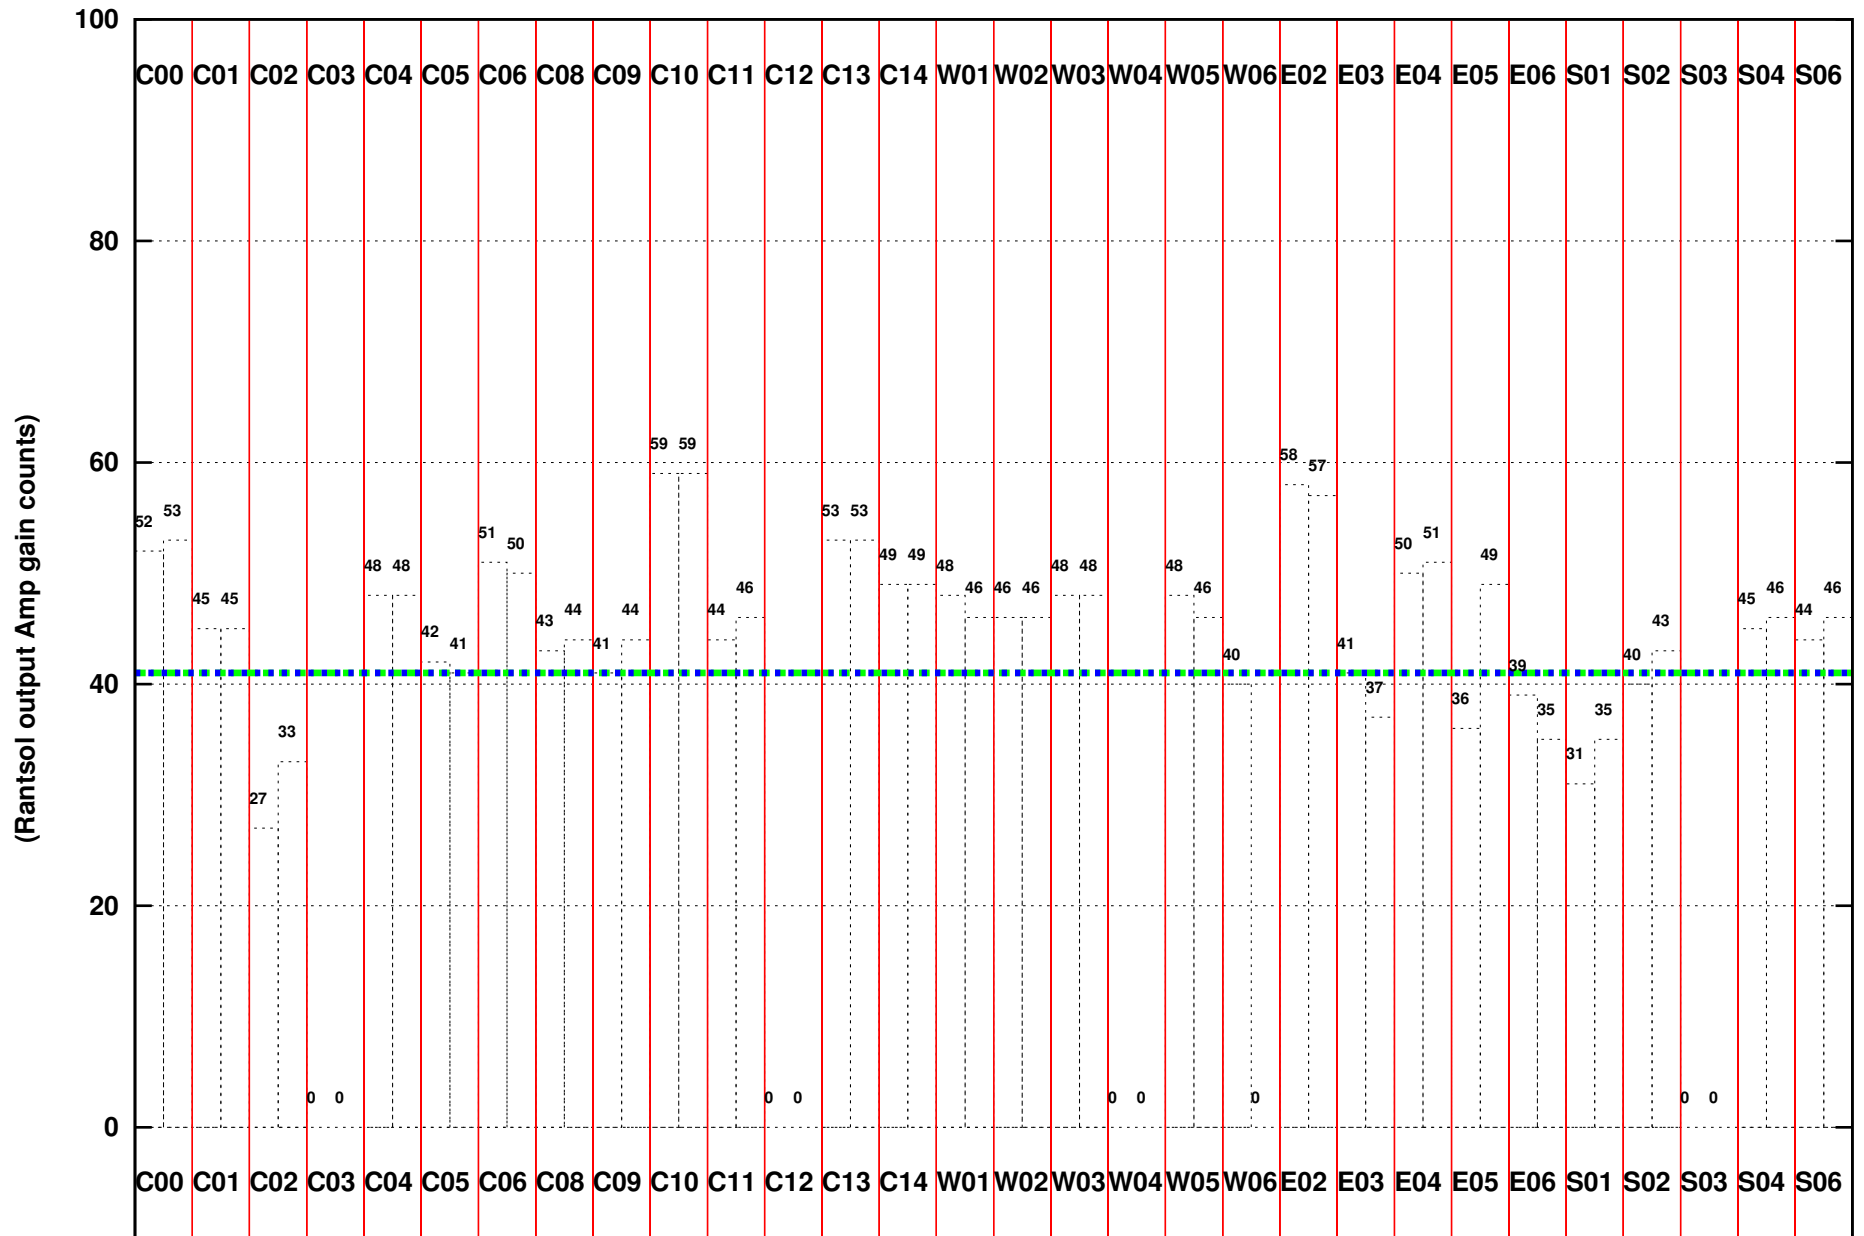

FRINGE STATUS (Rf:591.000,591.000 MHz., LO1:540.000,540.000 MHz., LO4/5:149.000,156.000 MHz.)

(File:/gsbifrddata/21jan/29_034_21jan2016.lta, scan:0, chan:80, Src:3C48, Date:21Jan2016 18:06:09)