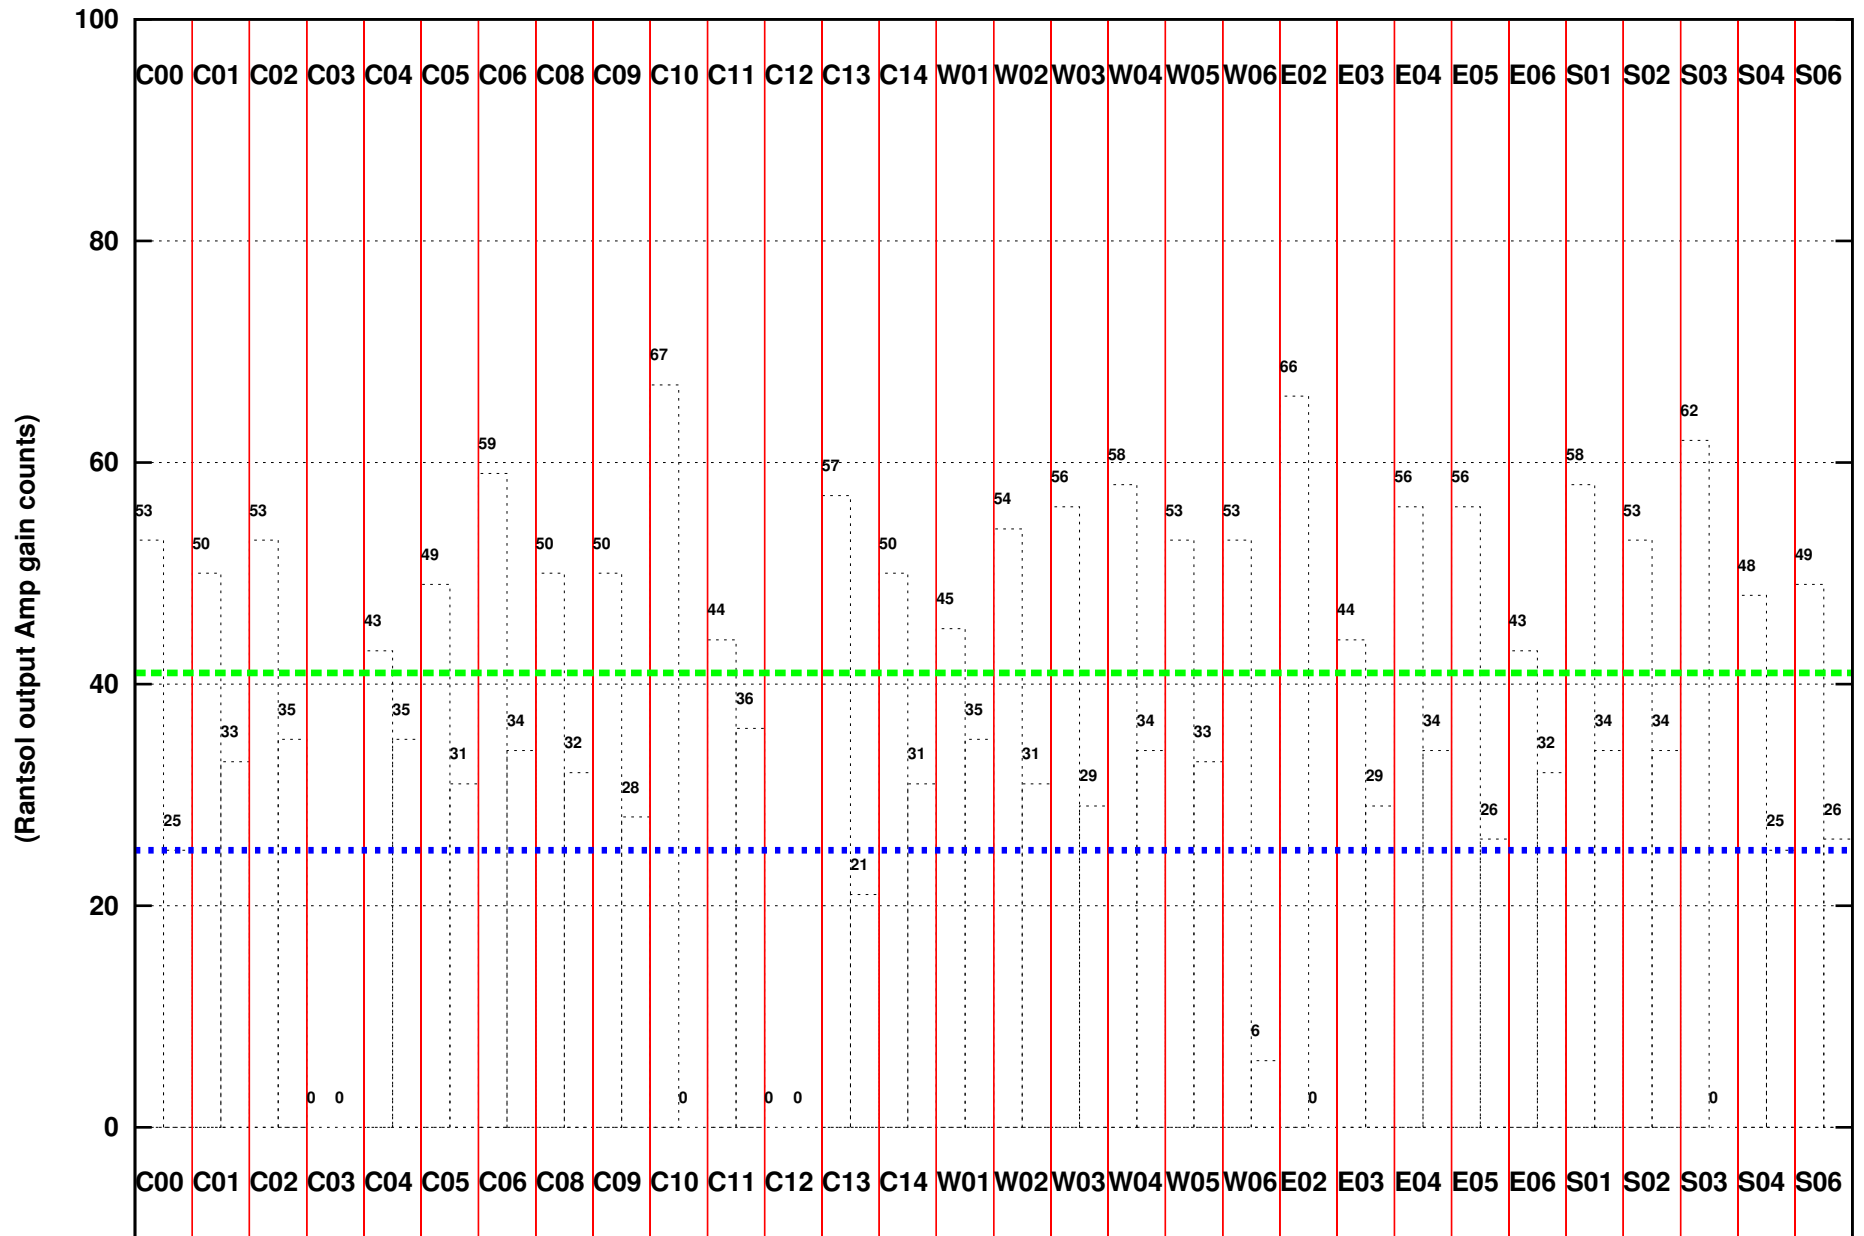

FRINGE STATUS (Rf:629.000,253.000 MHz., LO1:680.000,304.000 MHz., LO4/5:149.000,156.000 MHz.)

(File:/gsbifrddata1/22jan/29_060_22jan2016.lta, scan:0, chan:80, Src:3C48, Date:22Jan2016 19:49:13)