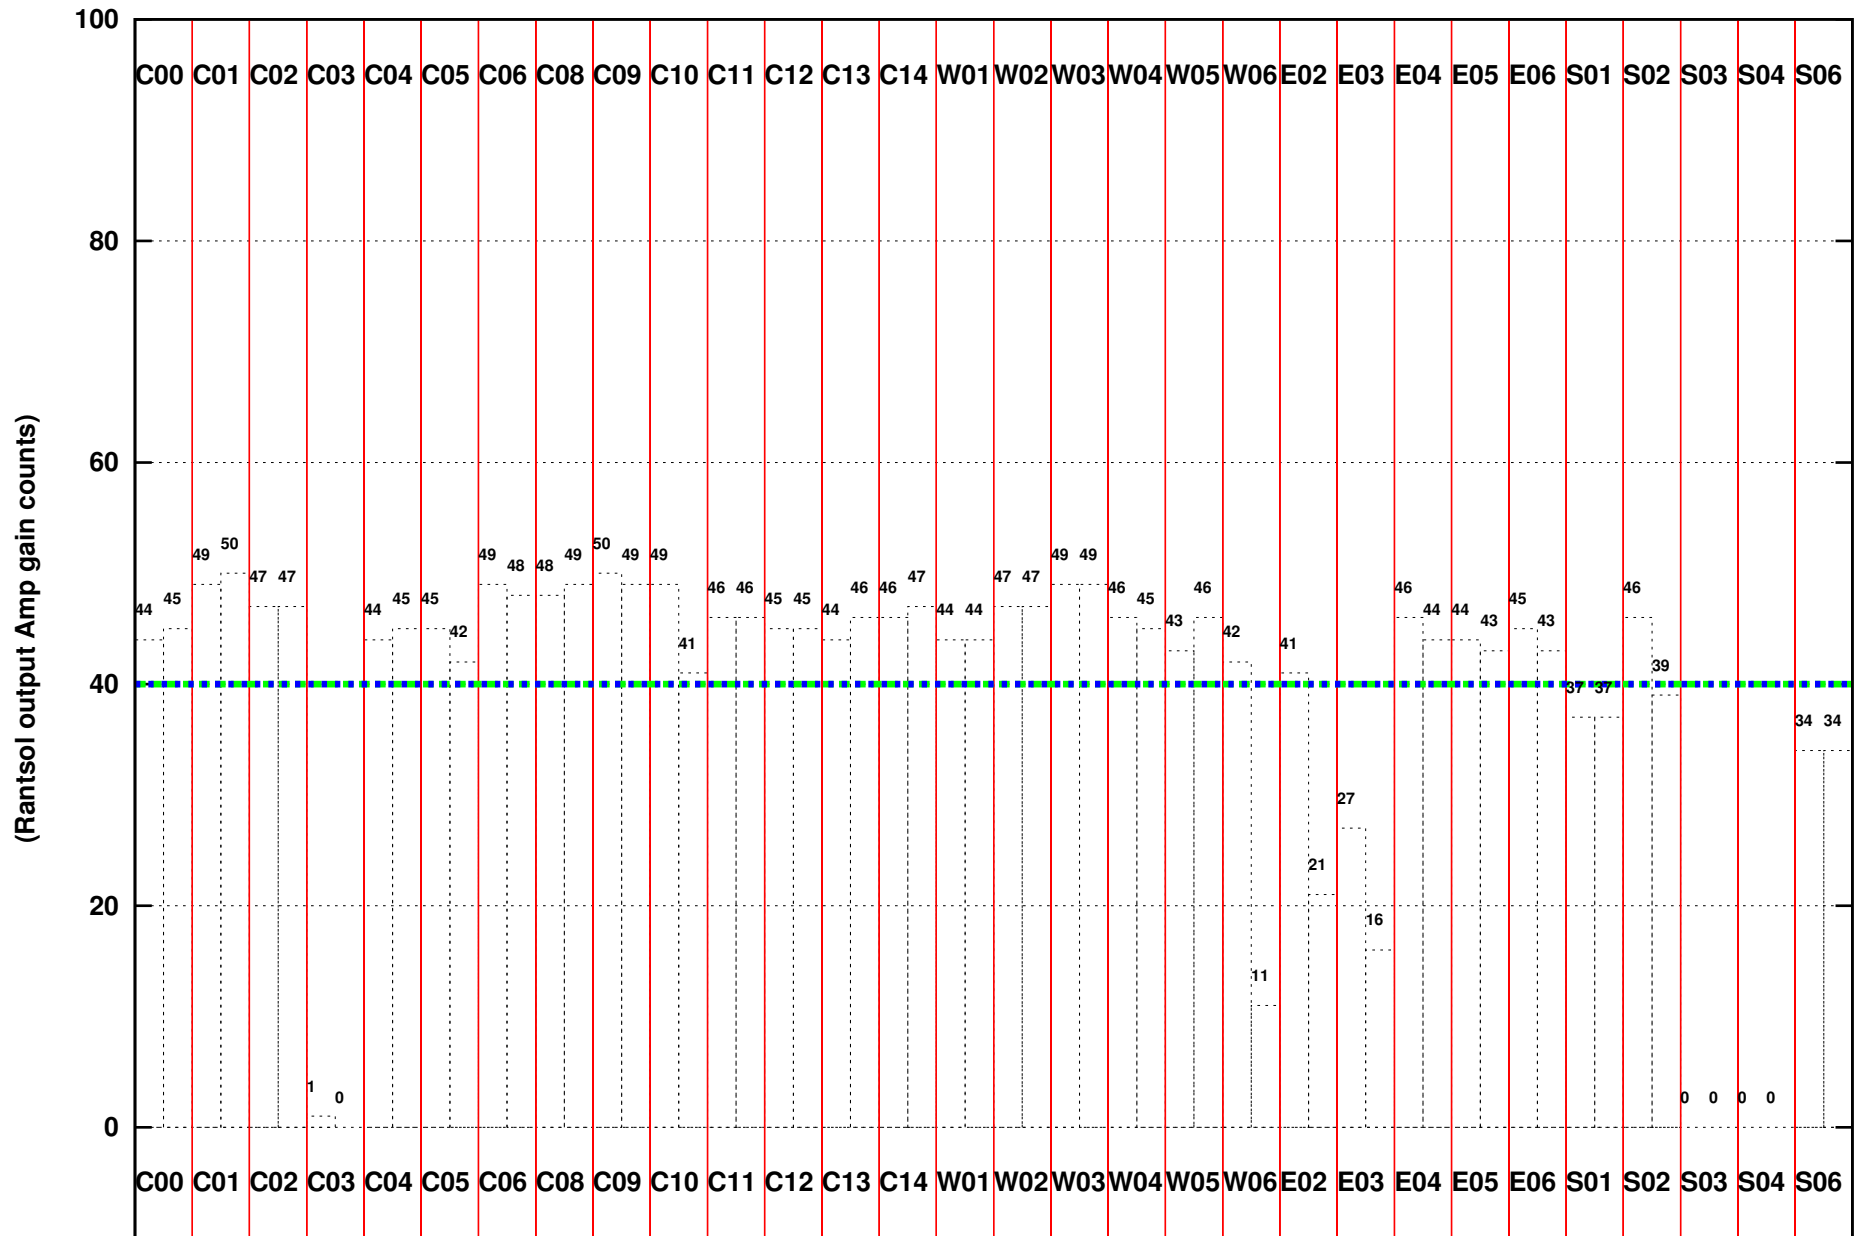

FRINGE STATUS (Rf:306.000,306.000 MHz., LO1:255.000,255.000 MHz., LO4/5:149.000,156.000 MHz.)

(File:/gsbifdata1/24jan/29_069_24jan2016.lta, scan:0, chan:80, Src:3C147, Date:24Jan2016 00:06:04)