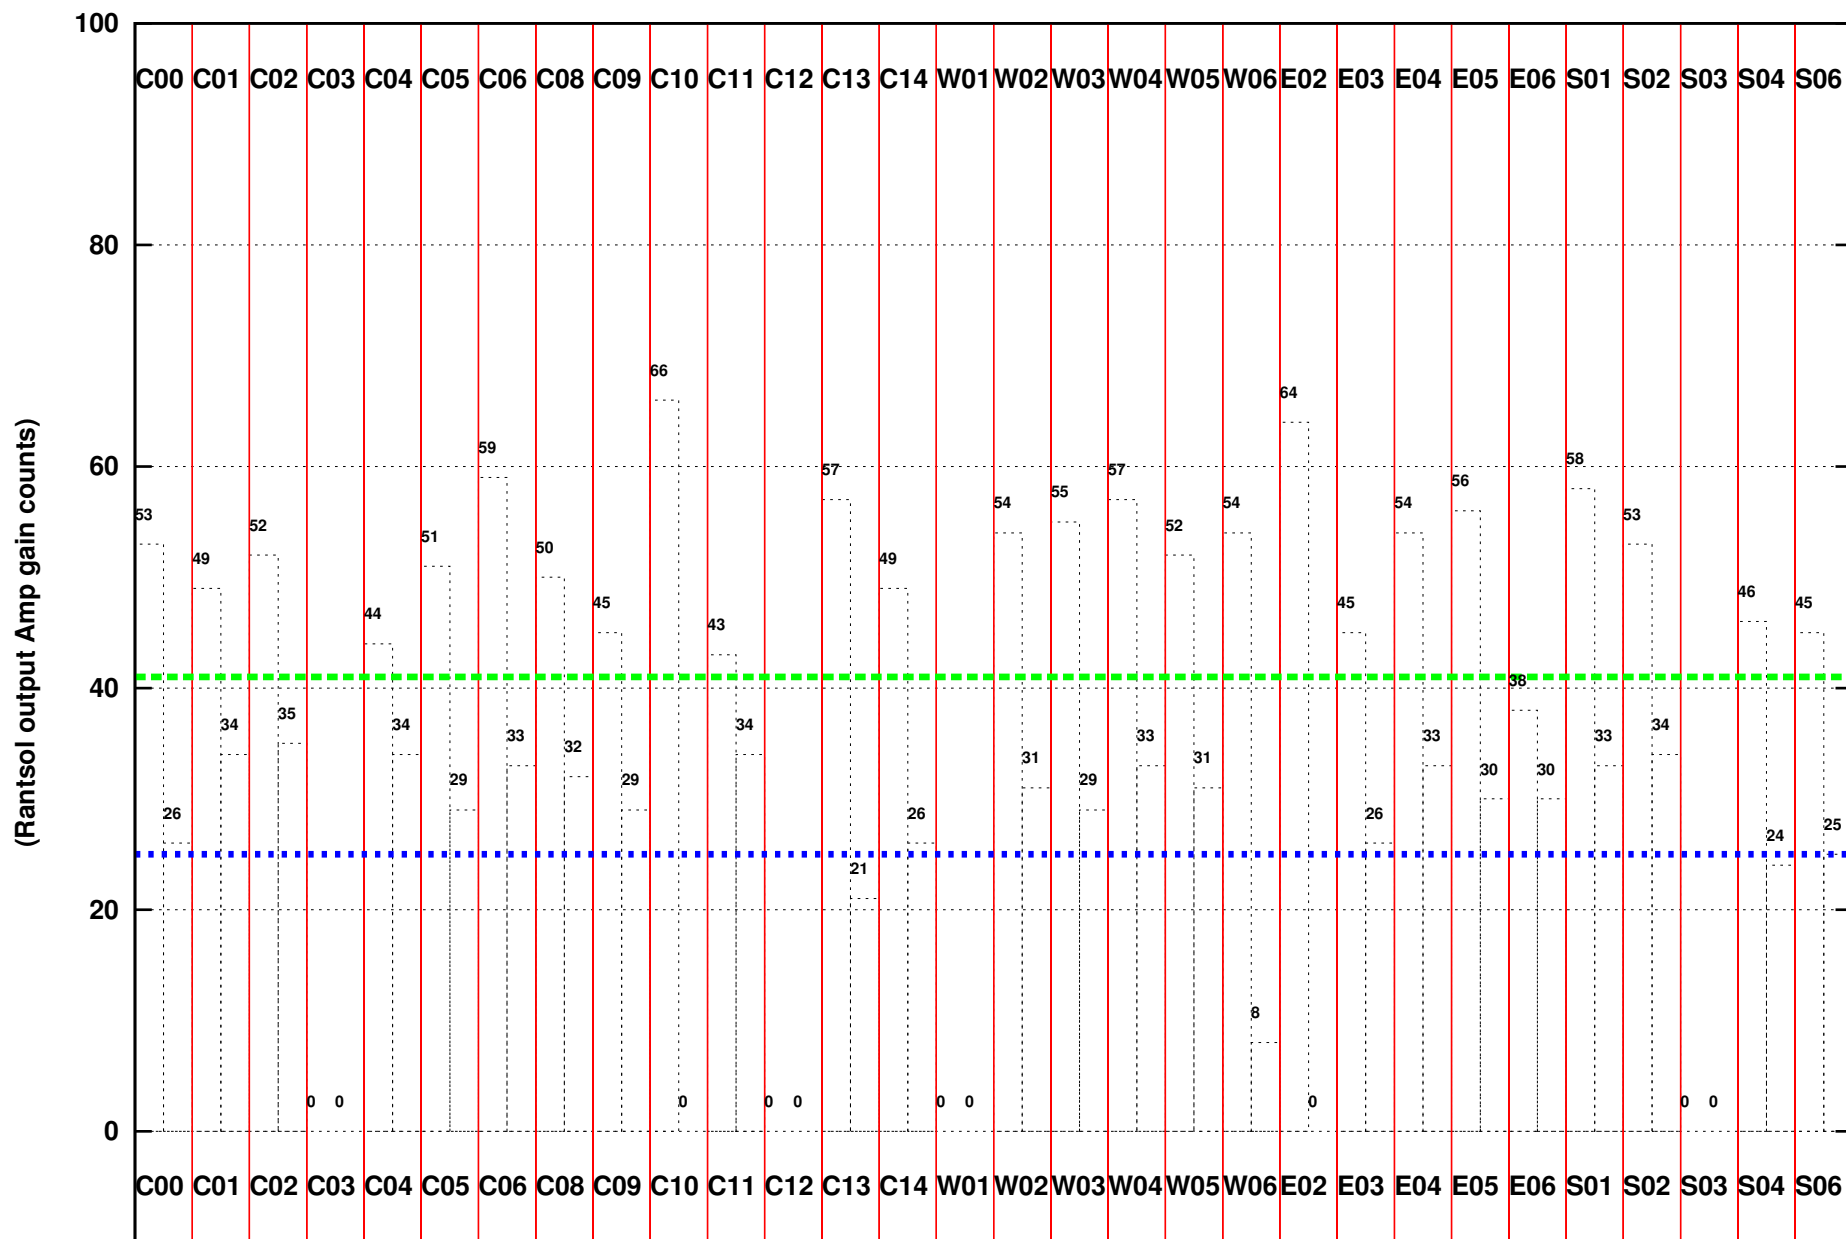

FRINGE STATUS (Rf:629.000,253.000 MHz., LO1:680.000,304.000 MHz., LO4/5:149.000,156.000 MHz.)

( File:/gsbifrddata1/24jan/29\_060\_24jan2016.lta, scan:0, chan:80, Src:3C48, Date:24Jan2016 19:12:07)