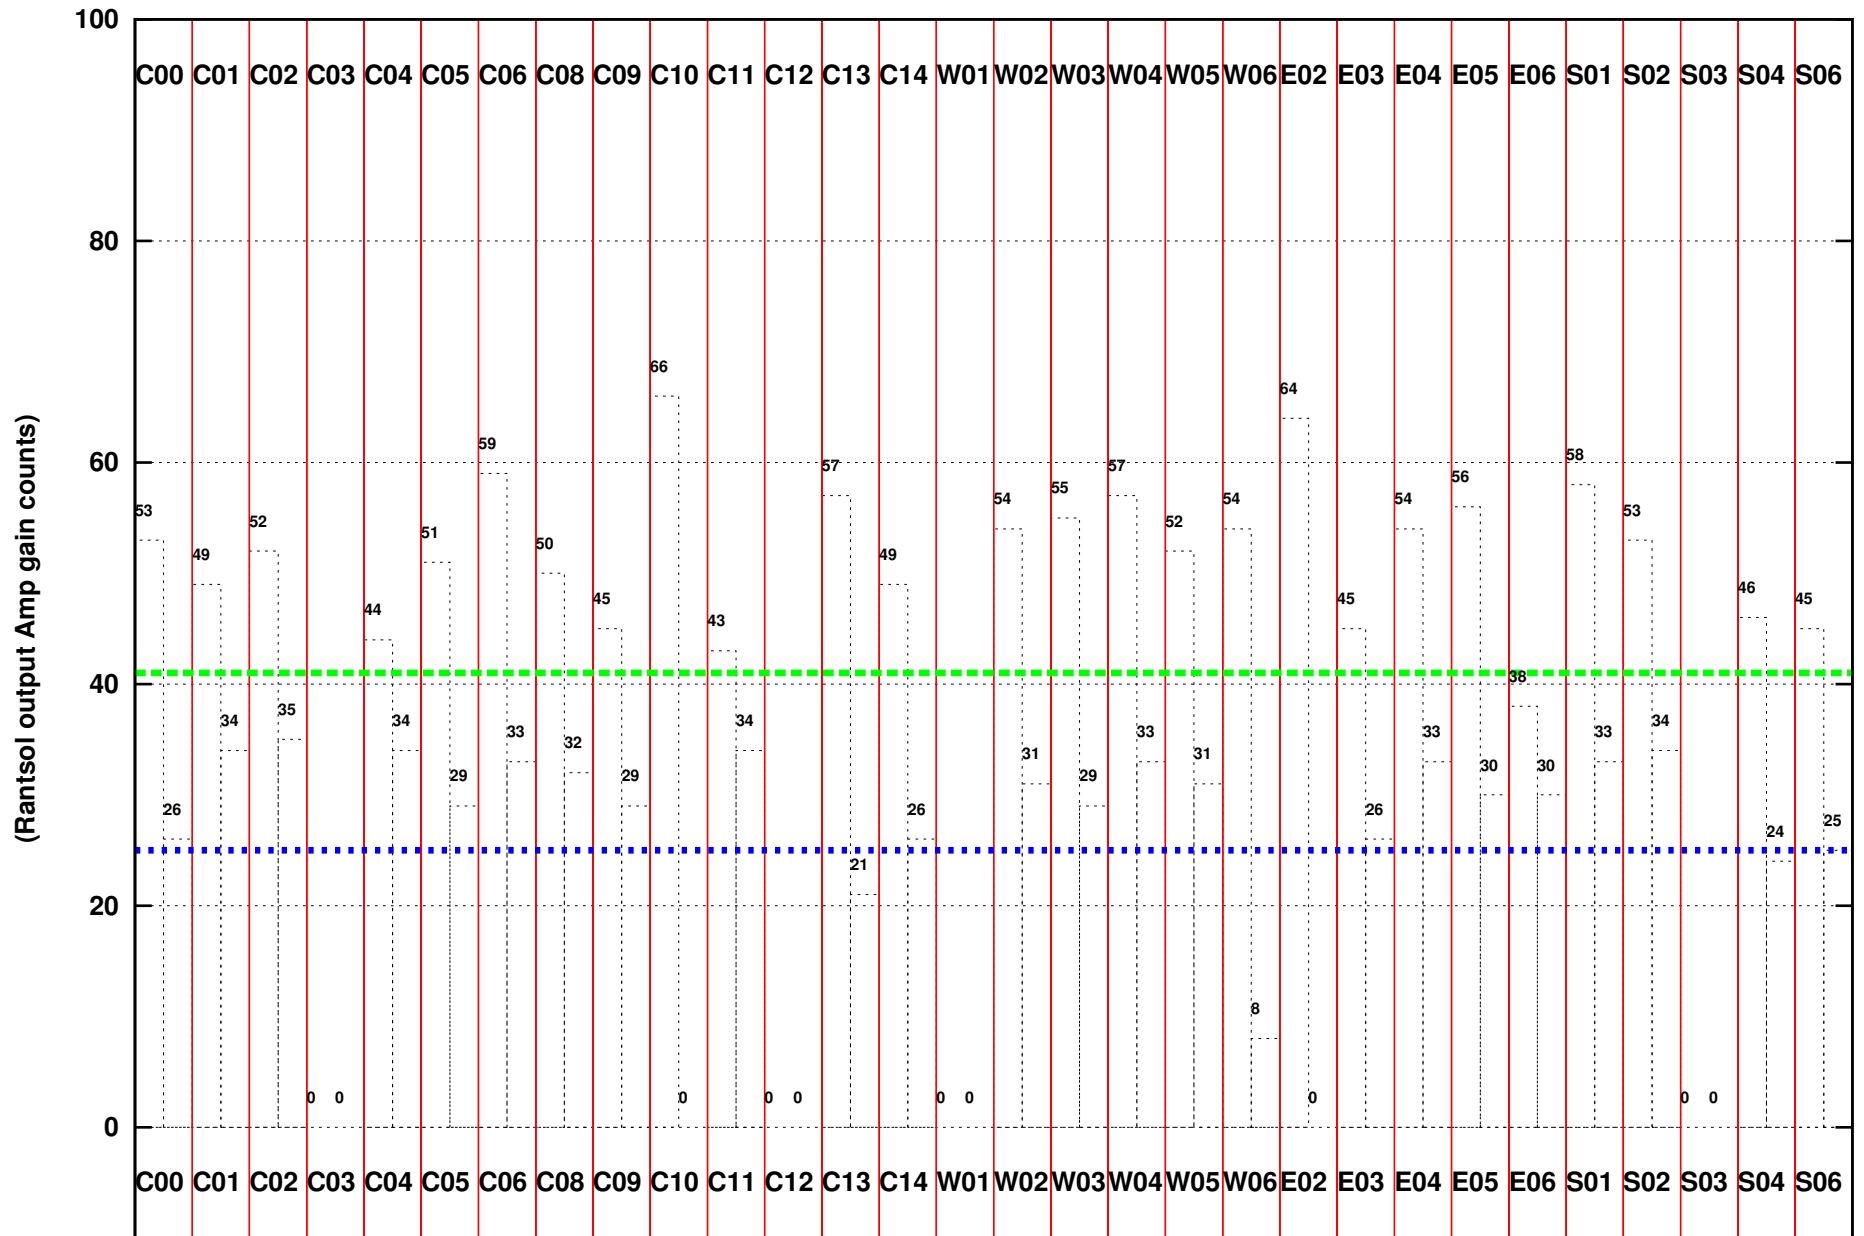

FRINGE STATUS (Rf:629.000,253.000 MHz., LO1:680.000,304.000 MHz., LO4/5:149.000,156.000 MHz.)

(File:/gsbifrddata1/24jan/29_060_24jan2016.lta, scan:0, chan:80, Src:3C48, Date:24Jan2016 19:12:07)