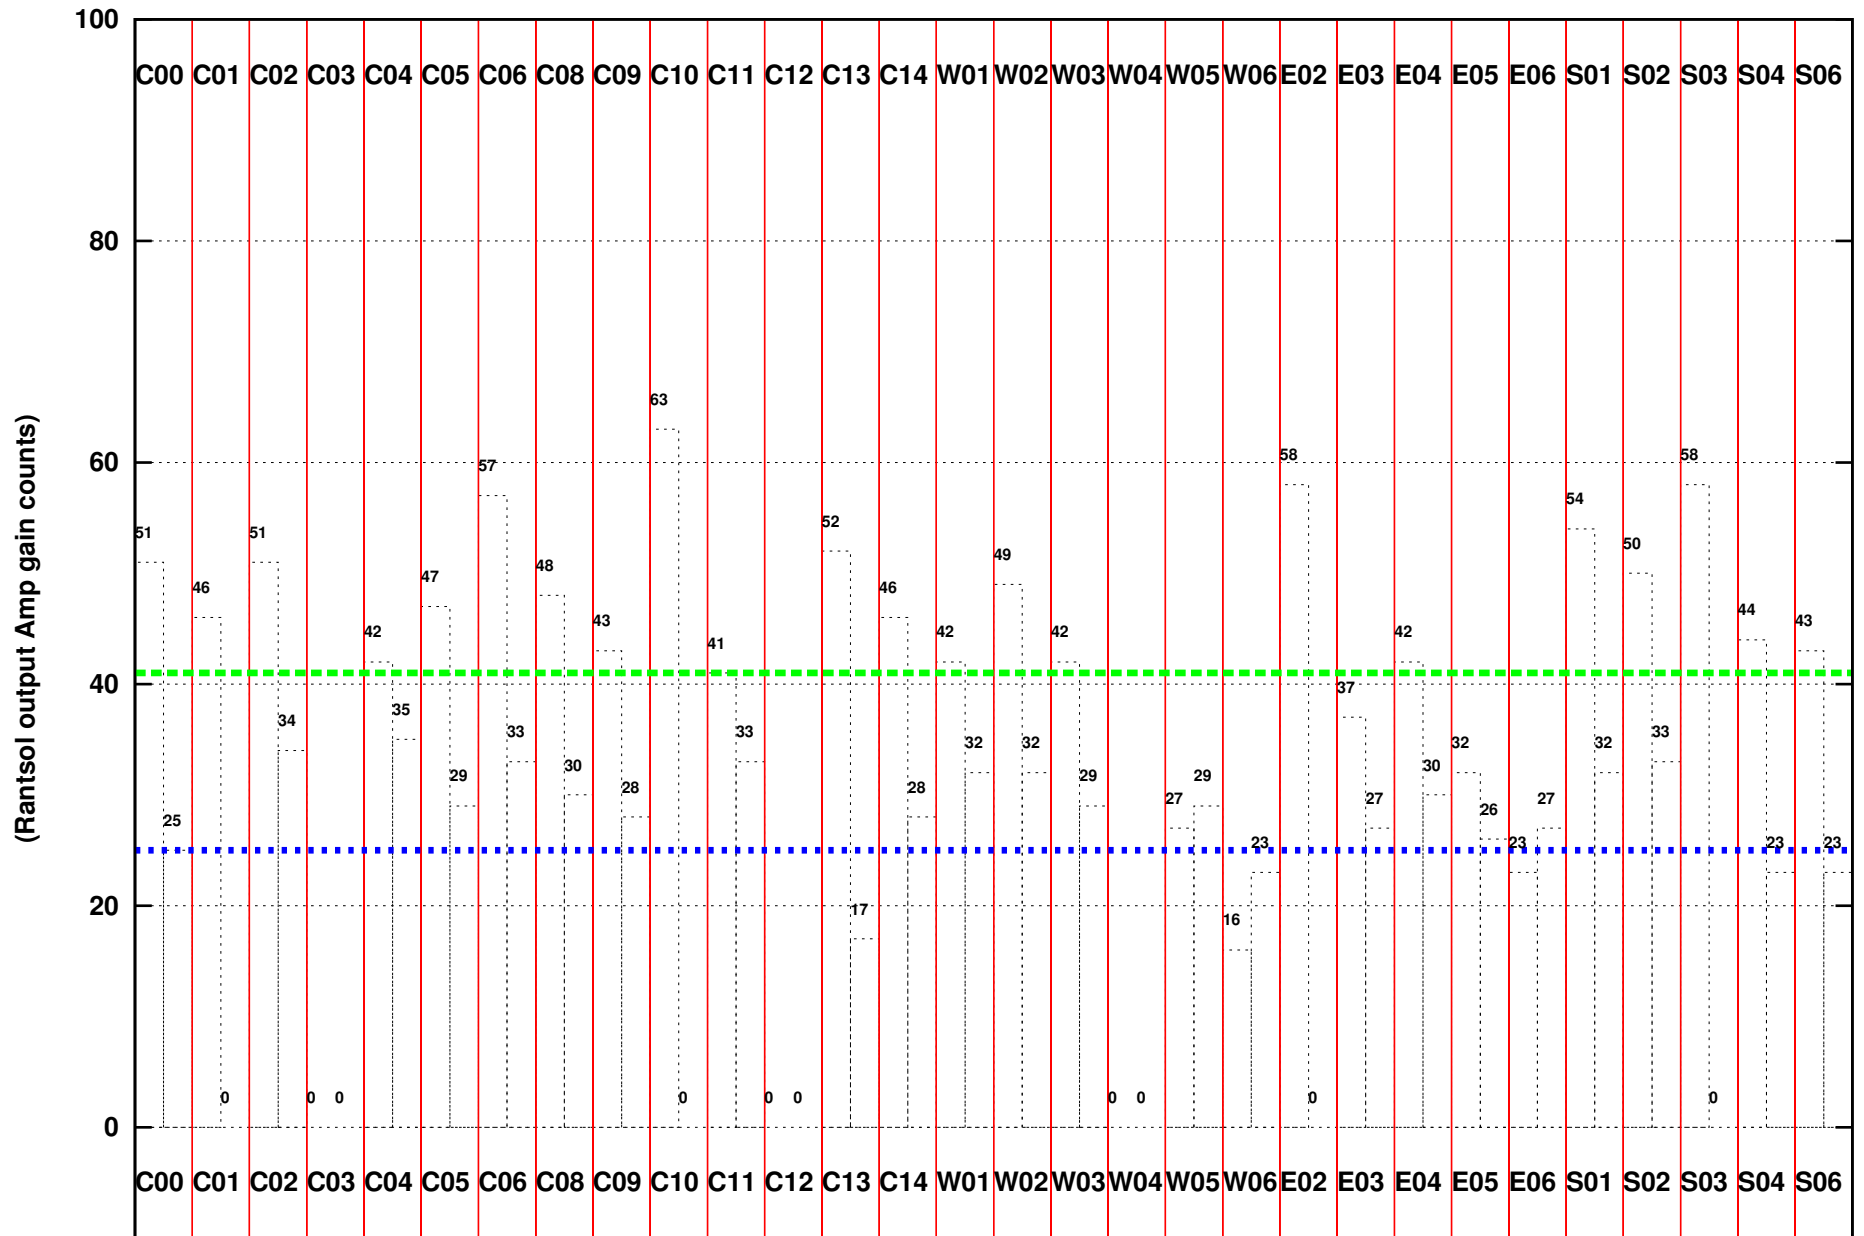

FRINGE STATUS (Rf:629.000,253.000 MHz., LO1:680.000,304.000 MHz., LO4/5:149.000,156.000 MHz.)

(File:/gsbifdata1/26jan/29_060_26jan2016_8s.lta, scan:0, chan:80, Src:3C48, Date:26Jan2016 20:13:10)