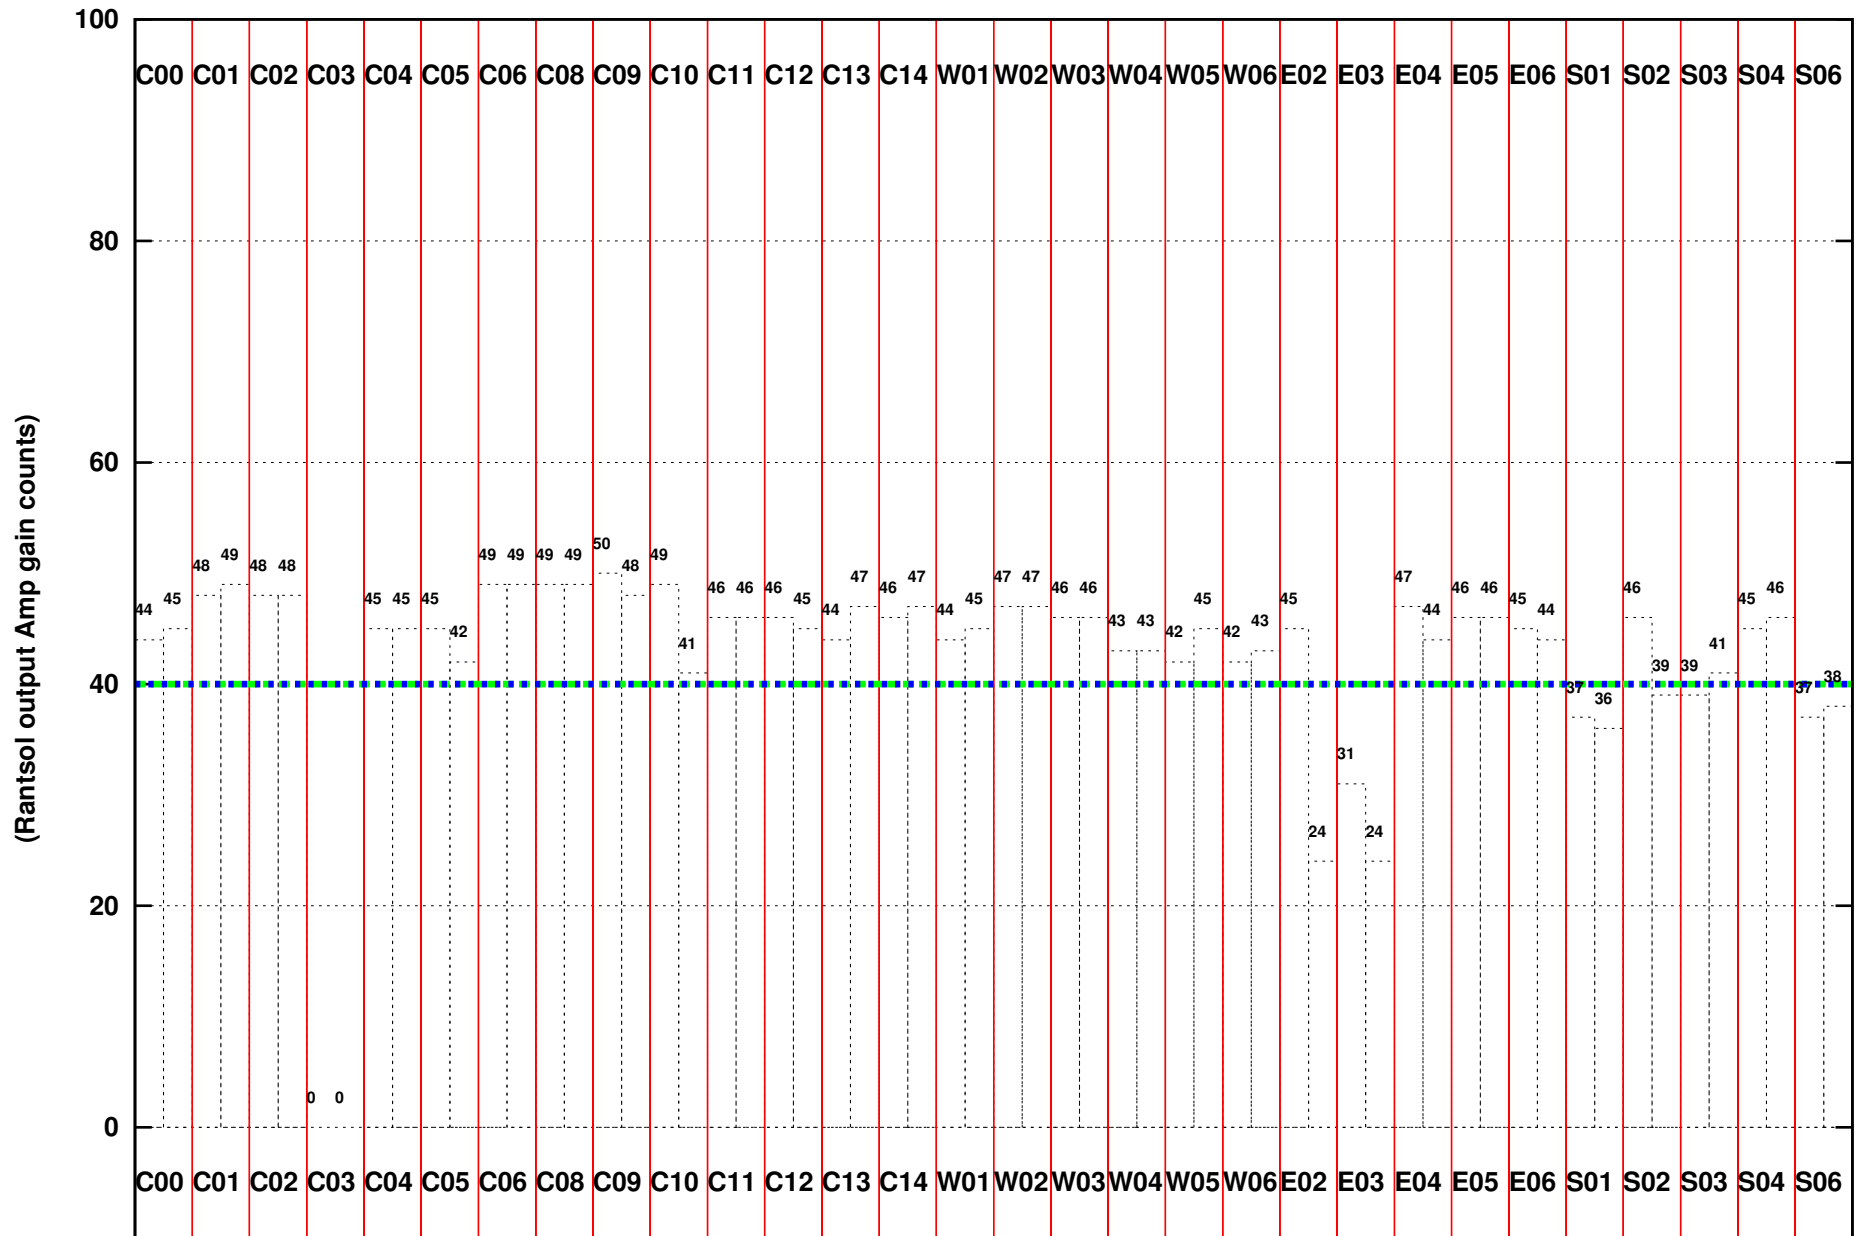

FRINGE STATUS (Rf:306.000,306.000 MHz., LO1:255.000,255.000 MHz., LO4/5:149.000,156.000 MHz.)

( File:/gsbifdata1/26jan/29\_069\_26jan2016.lta, scan:0, chan:80, Src:3C147, Date:26Jan2016 23:25:10)