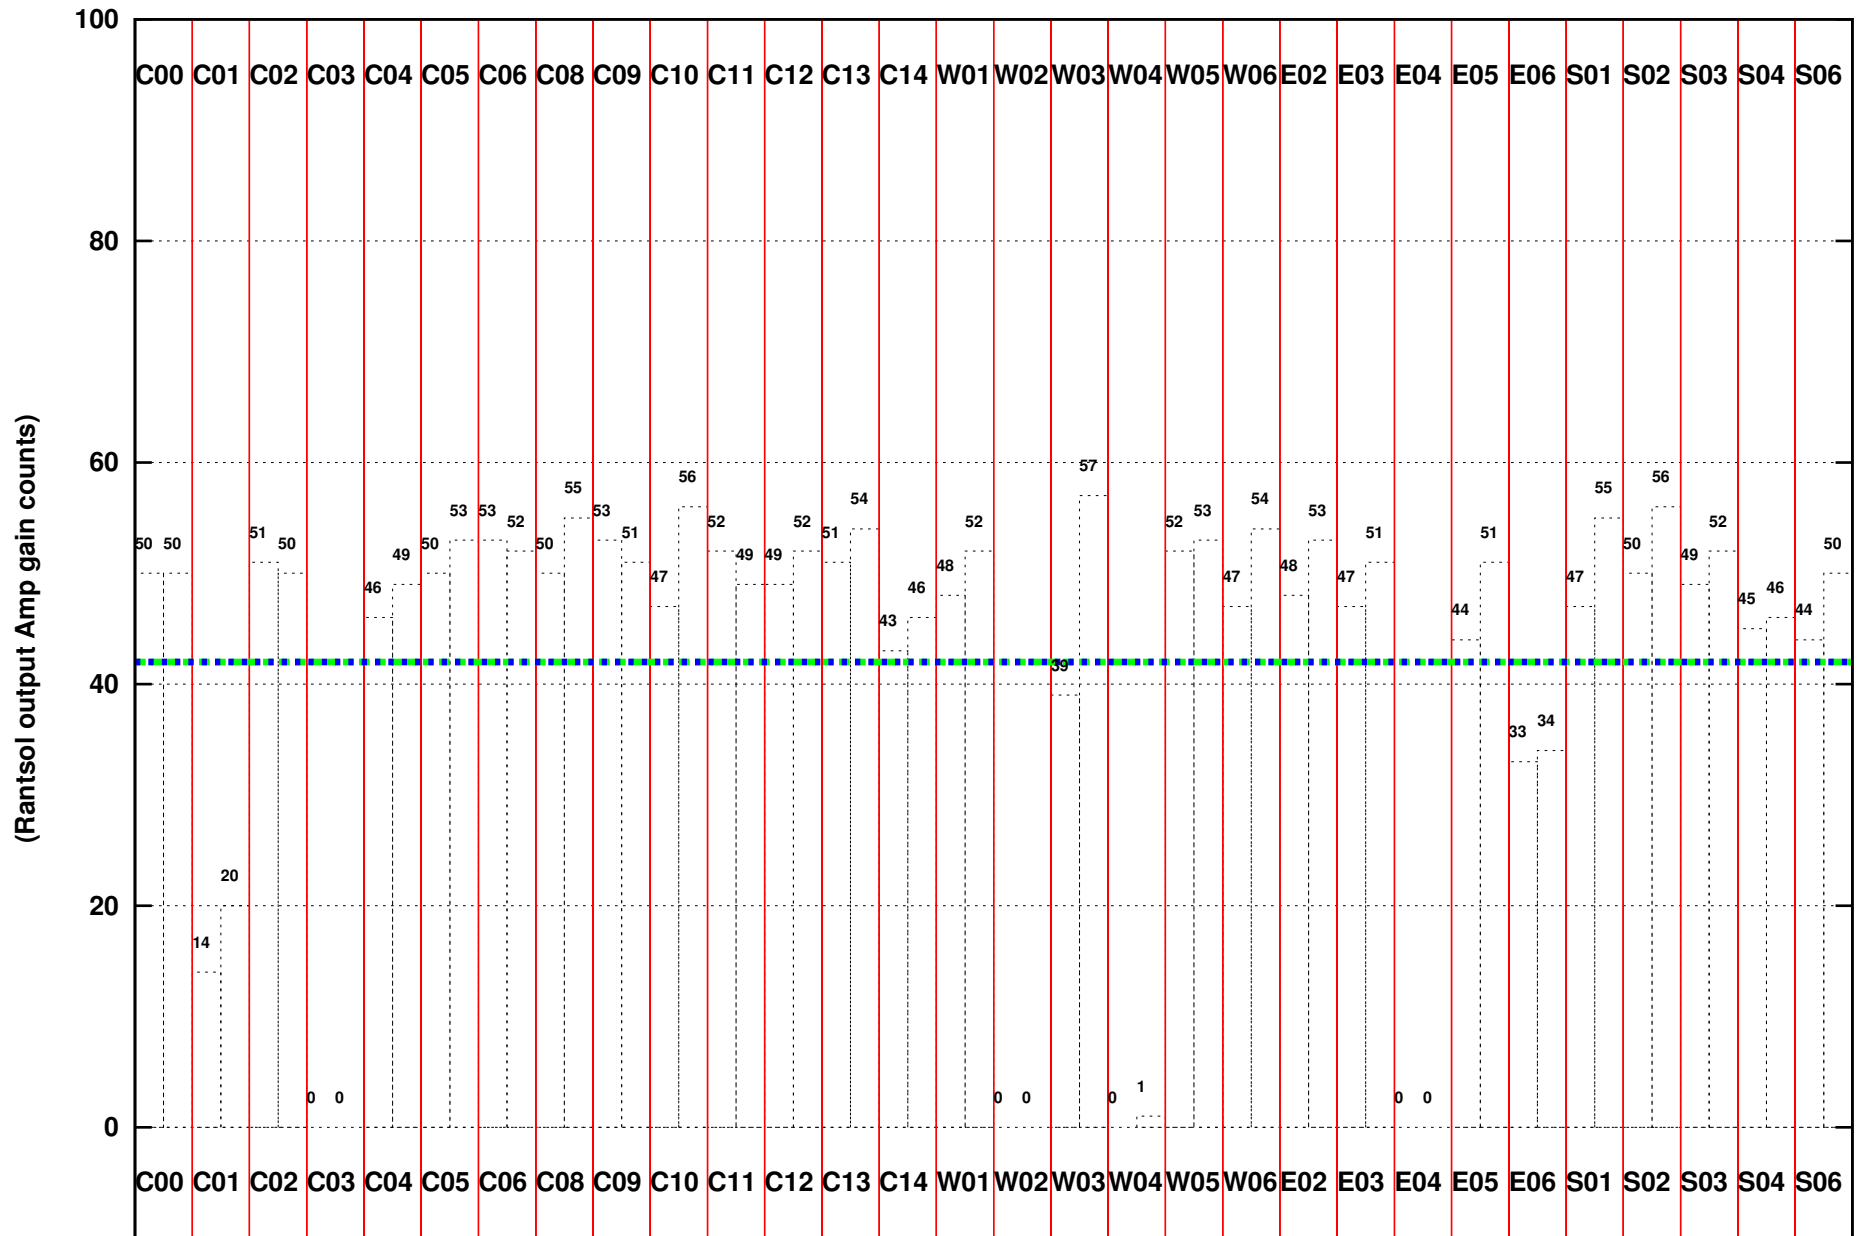

FRINGE STATUS (Rf:1015.890,1015.890 MHz., LO1:945.000,945.000 MHz., LO4/5:129.110,175.890 MHz.)

( File:/gsbifrdta1/05feb/29\_035\_05feb2016.lta, scan:0, chan:80, Src:3C286, Date:05Feb2016 01:15:40)