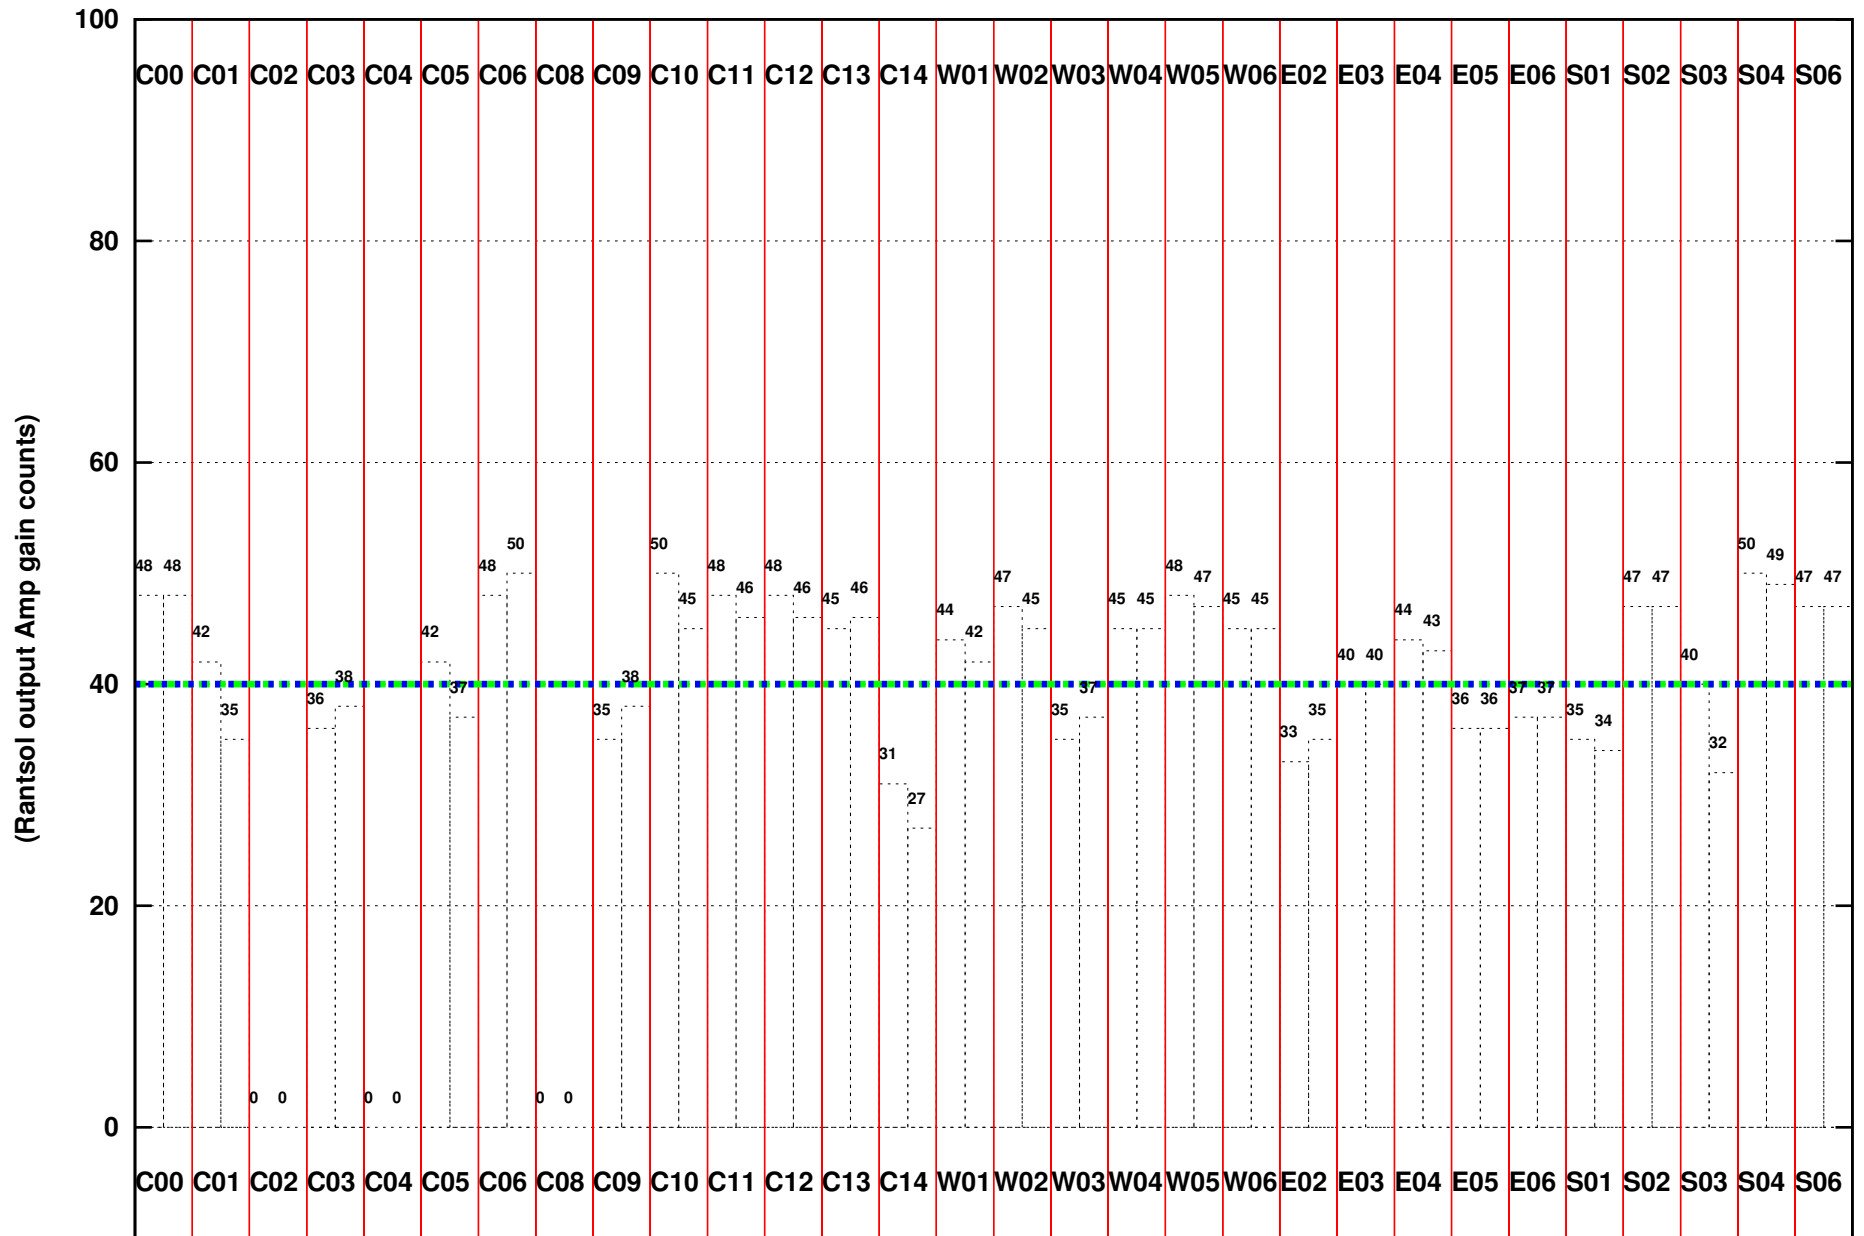

FRINGE STATUS (Rf:361.333,361.333 MHz., LO1:290.000,290.000 MHz., LO4/5:128.667,176.333 MHz.)

(File:/gsbifrdta1/21feb/29_074_21feb2016.lta, scan:0, chan:80, Src:3C147, Date:21Feb2016 17:52:30)