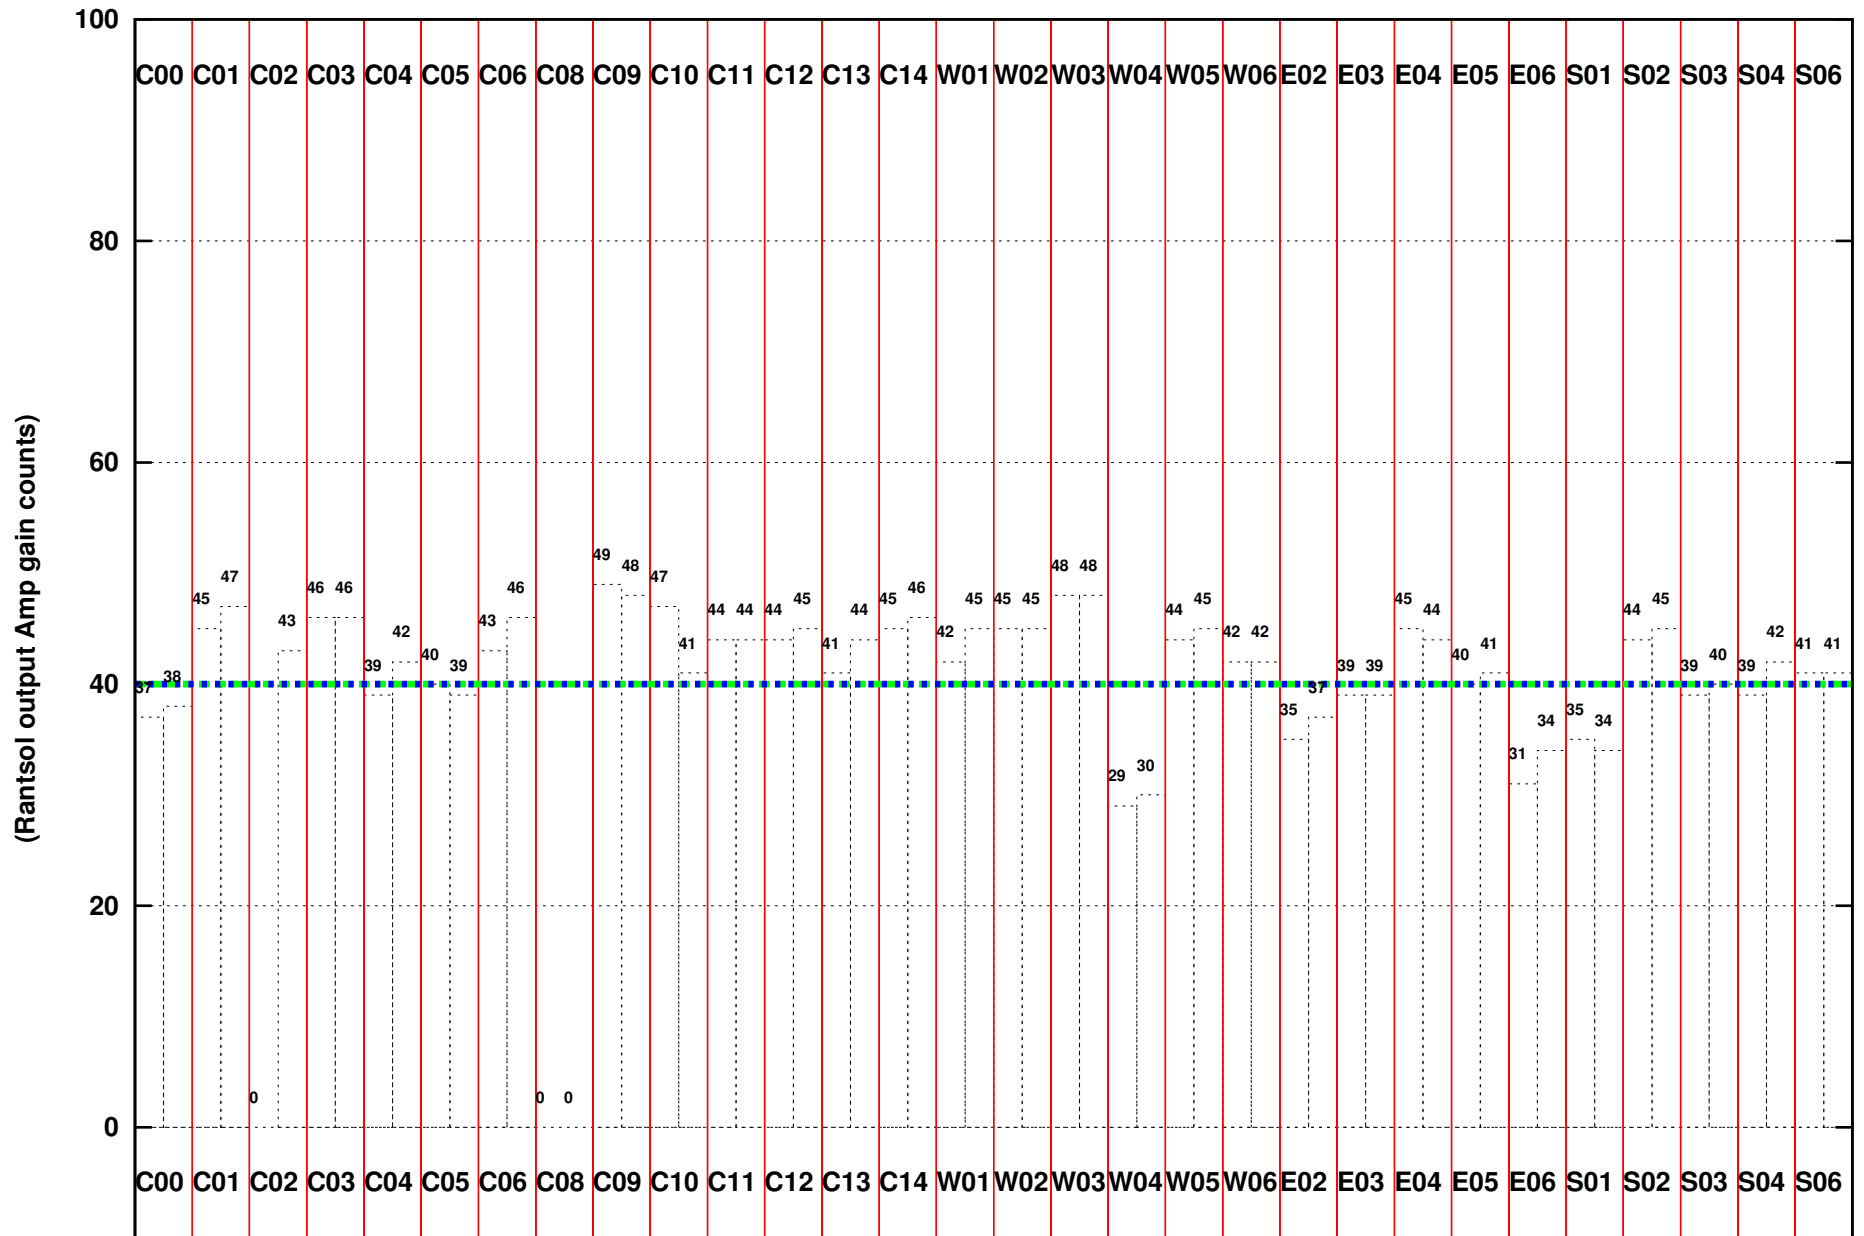

FRINGE STATUS (Rf:323.367,323.367 MHz., LO1:252.000,252.000 MHz., LO4/5:128.633,176.367 MHz.)

(File:/gsbifrdta1/22feb/29_074_22feb2016.lta, scan:0, chan:80, Src:3C147, Date:22Feb2016 20:16:19)