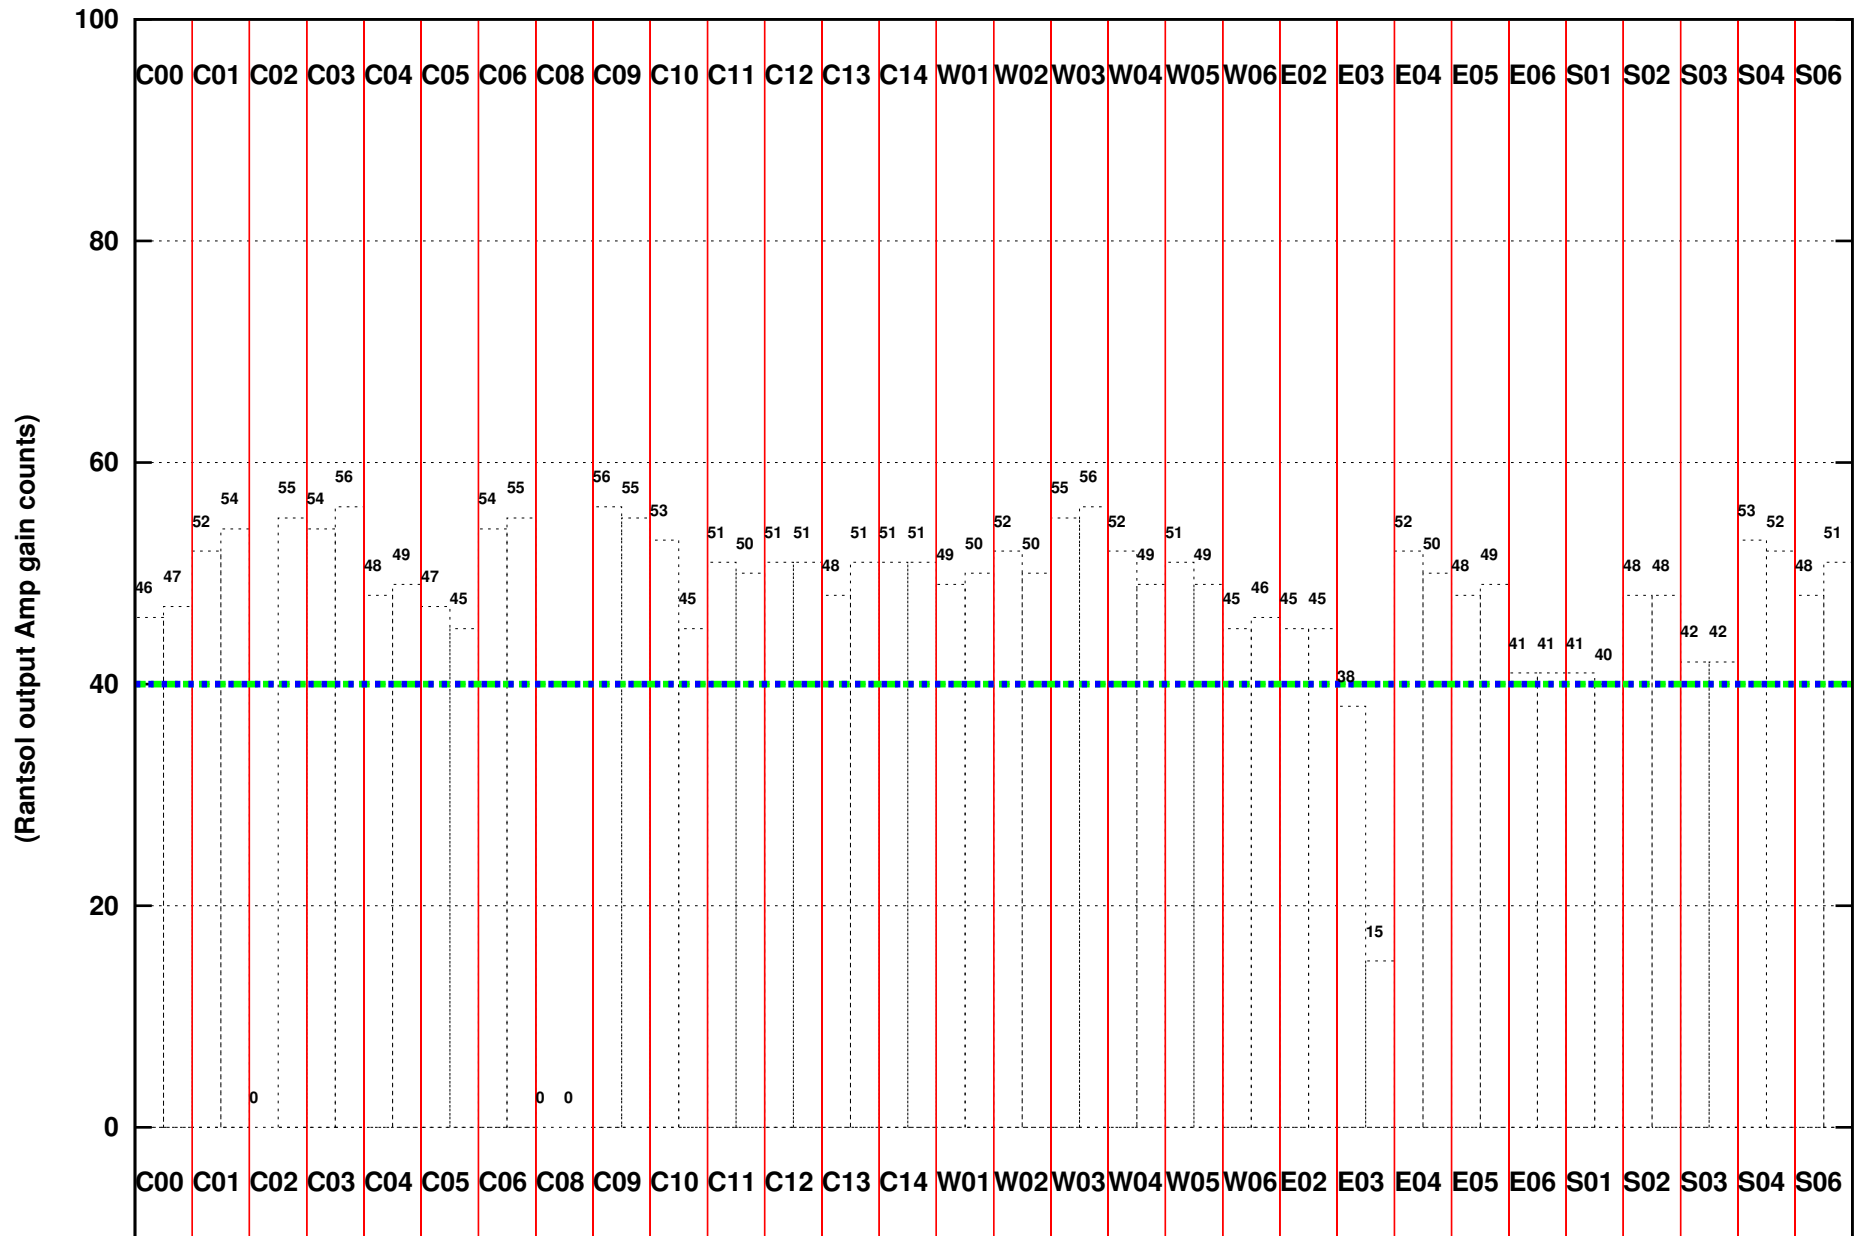

FRINGE STATUS (Rf:319.167,319.167 MHz., LO1:248.000,248.000 MHz., LO4/5:128.833,176.167 MHz.)

(File:/gsbifrddata1/24feb/29_074_24feb2016.lta, scan:0, chan:80, Src:3C286, Date:23Feb2016 23:45:59)