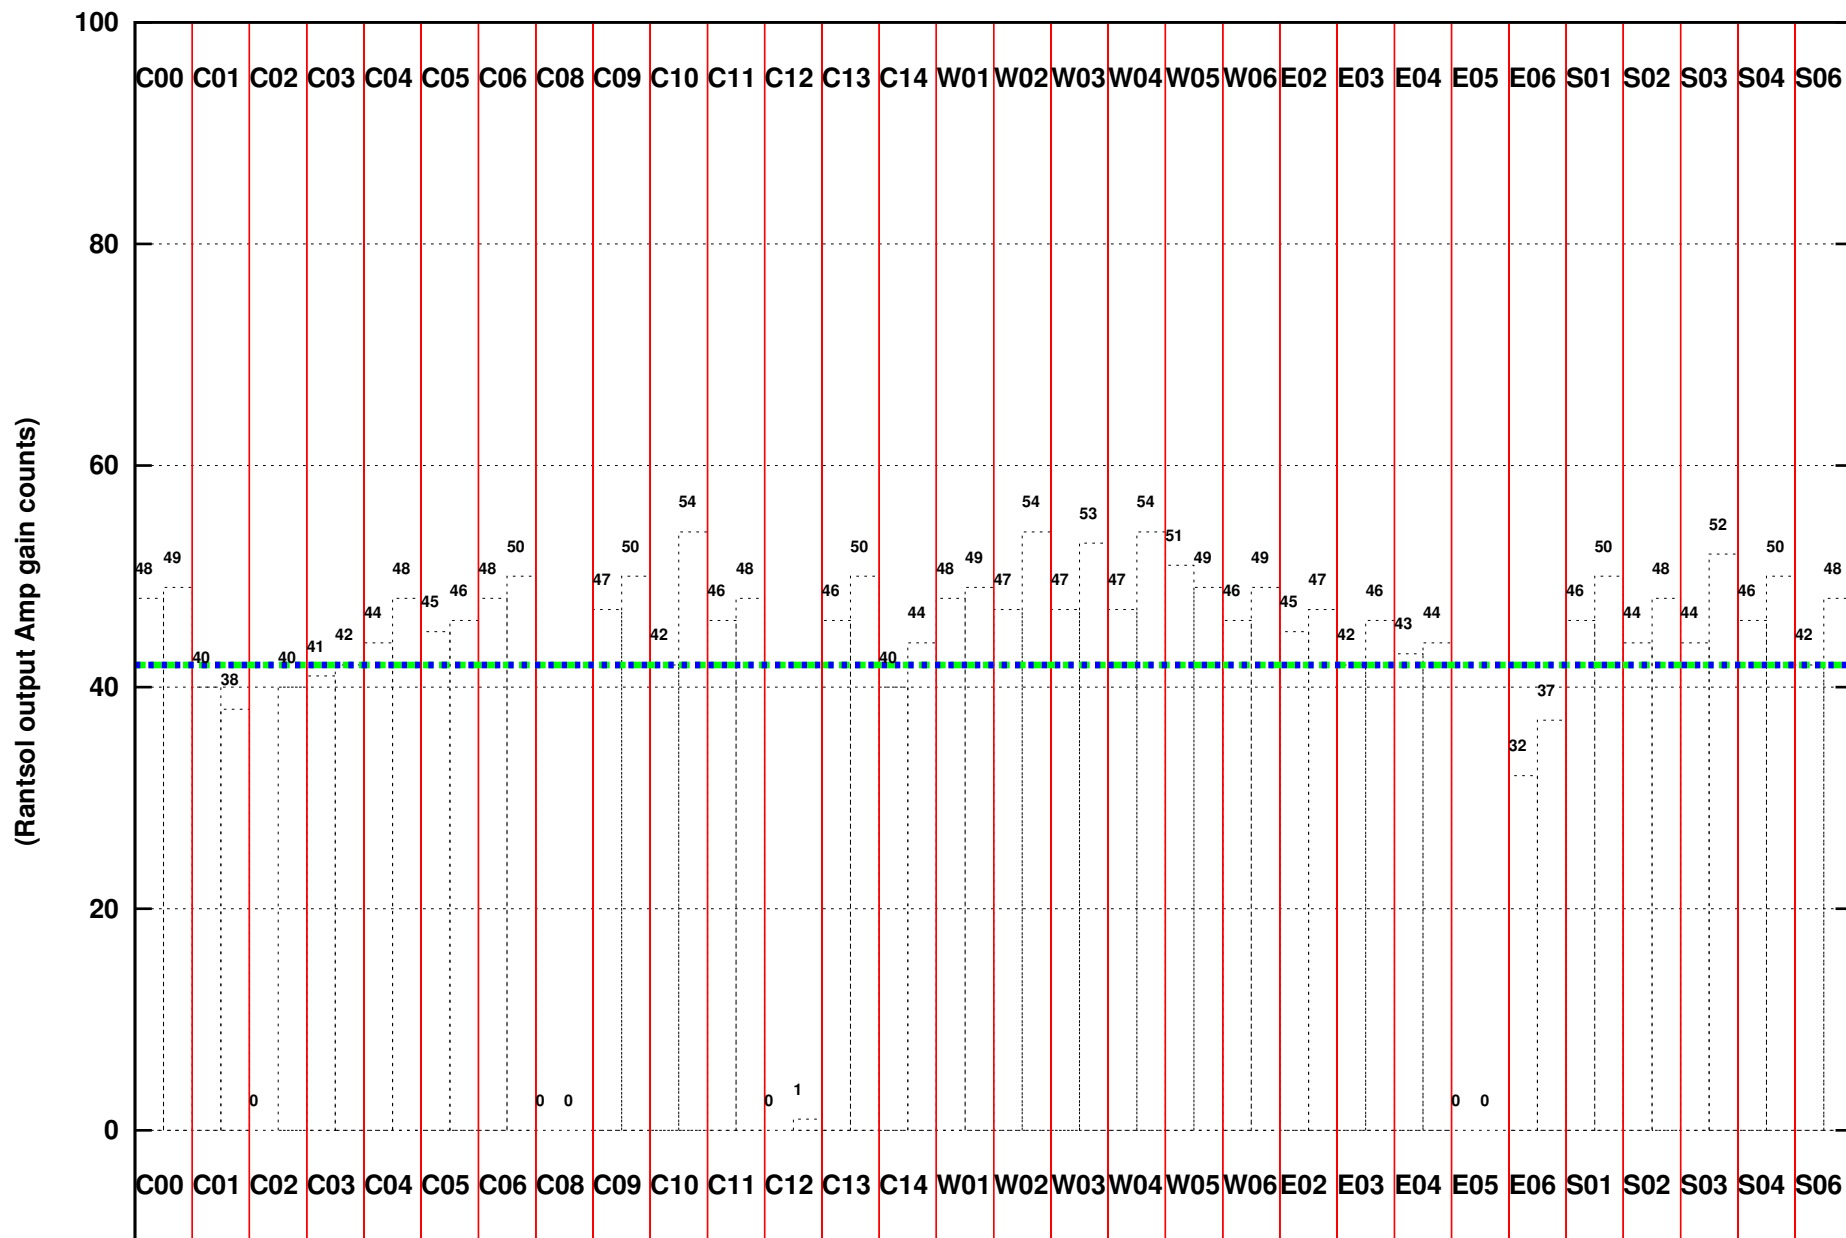

FRINGE STATUS (Rf:1377.376,1377.376 MHz., LO1:1310.000,1310.000 MHz., LO4/5:132.624,172.376 MHz.)

(File:/gsbifrd1/01mar/29_031_01mar2016.lta, scan:0, chan:80, Src:3C286, Date:01Mar2016 00:07:09)