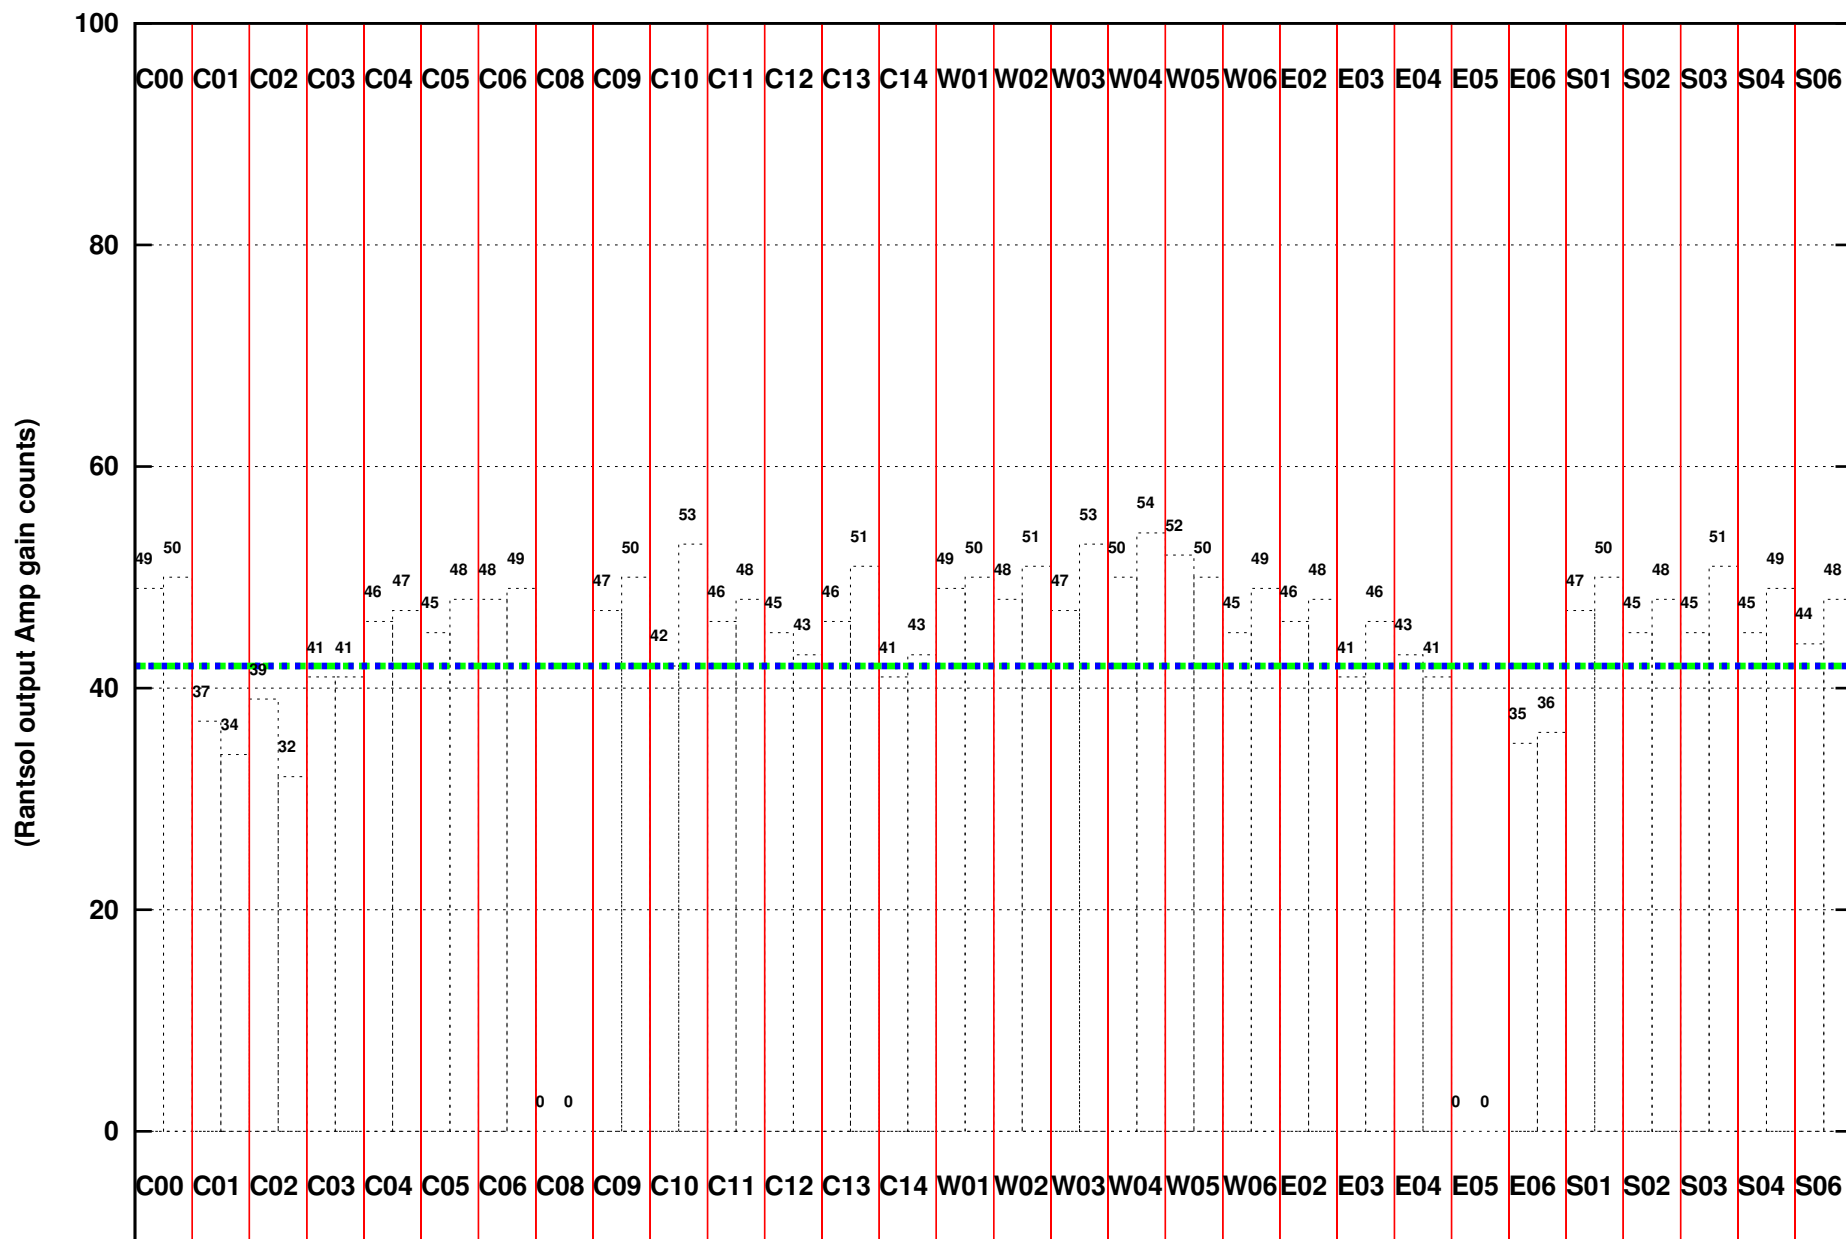

FRINGE STATUS (Rf:1377.376,1377.376 MHz., LO1:1310.000,1310.000 MHz., LO4/5:132.624,172.376 MHz.)

( File:/gsbifrddata1/02mar/29\_031\_02mar2016.lta, scan:0, chan:80, Src:3C286, Date:02Mar2016 00:11:23)