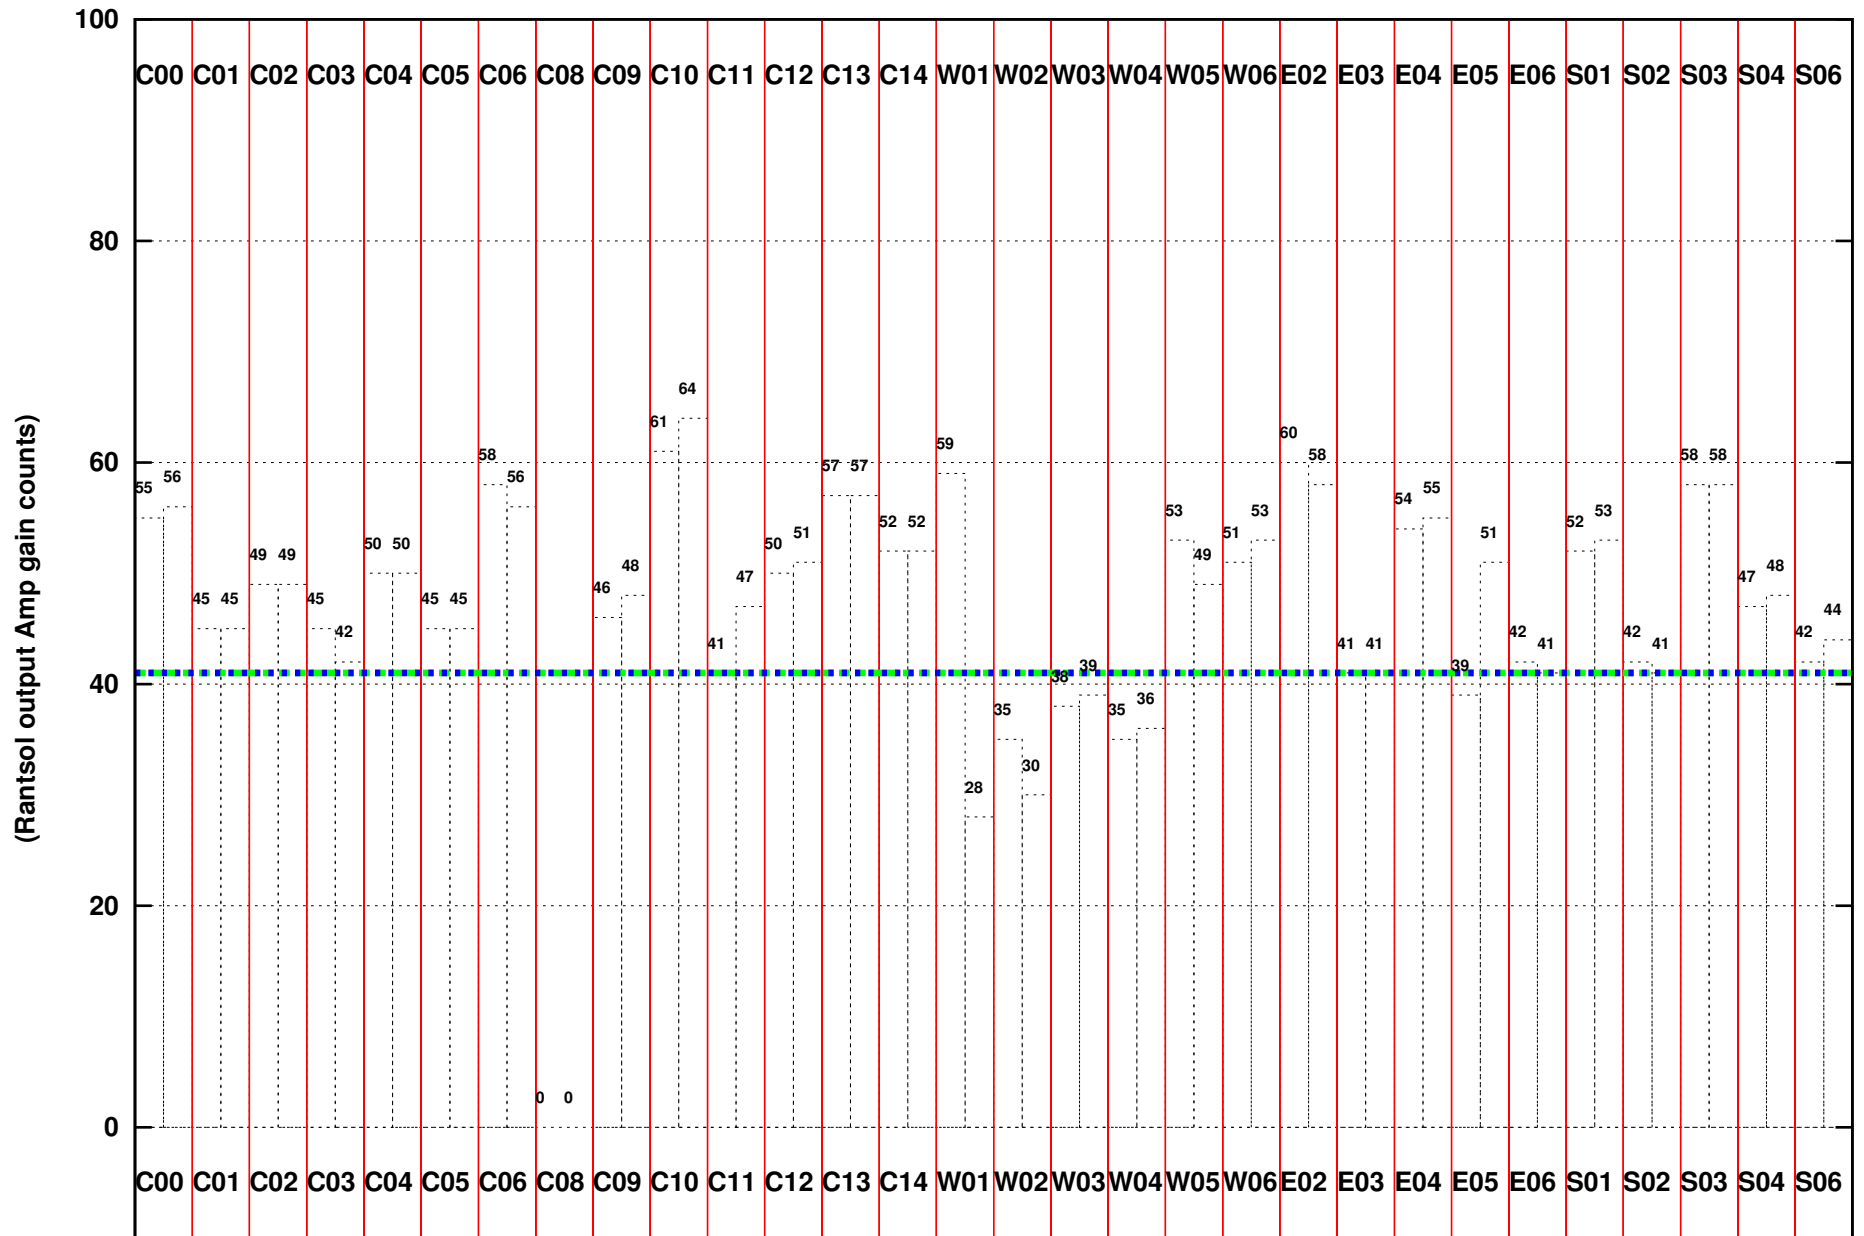

FRINGE STATUS (Rf:591.000,591.000 MHz., LO1:540.000,540.000 MHz., LO4/5:149.000,156.000 MHz.)

(File:/gsbifrddata1/04mar/29_058_04mar2016.lta, scan:0, chan:80, Src:3C286, Date:04Mar2016 00:04:21)