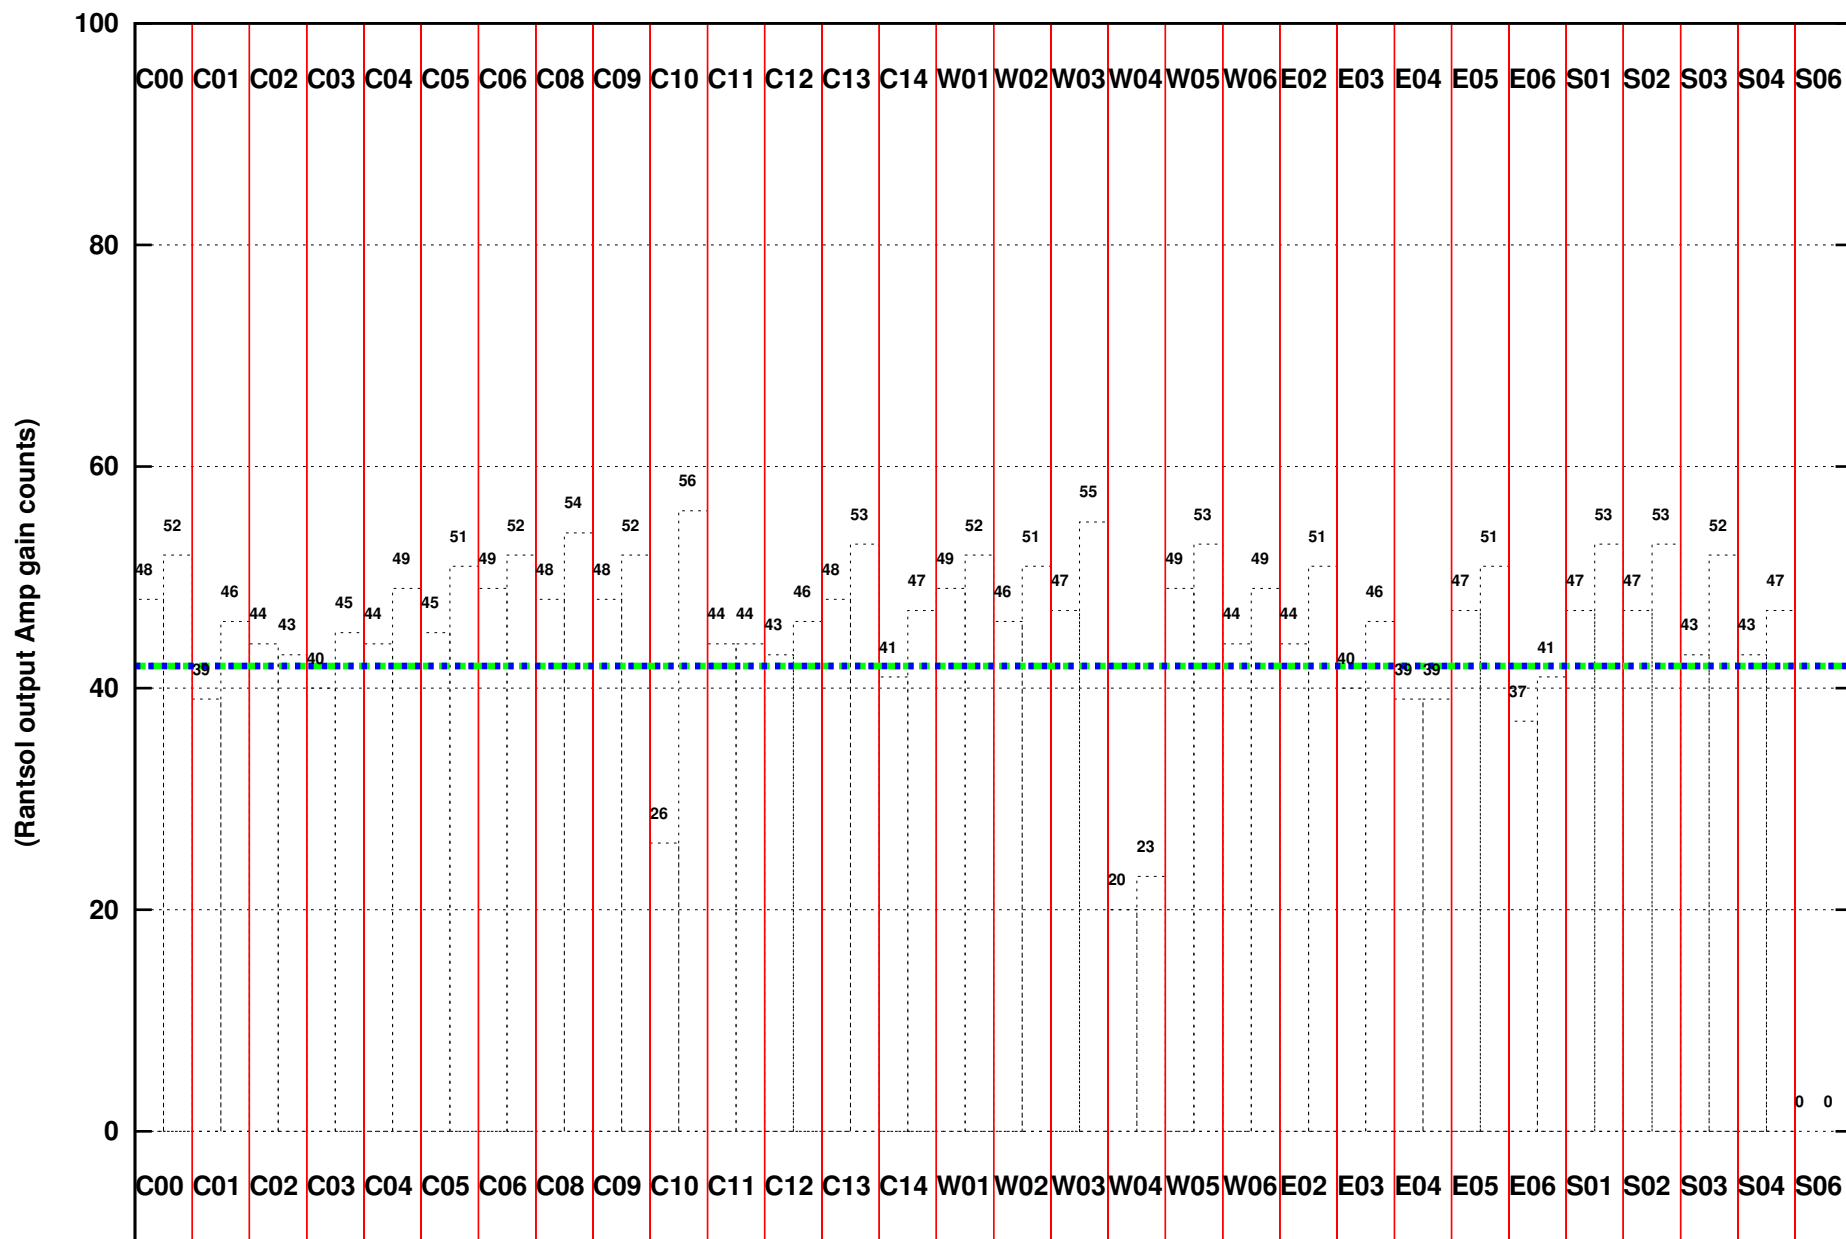

FRINGE STATUS (Rf:1405.883,1405.883 MHz., LO1:1340.000,1340.000 MHz., LO4/5:134.117,170.883 MHz.)

(File:/gsbifrddata1/13mar/29_057_13mar2016.lta, scan:0, chan:80, Src:3C286, Date:13Mar2016 04:19:39)