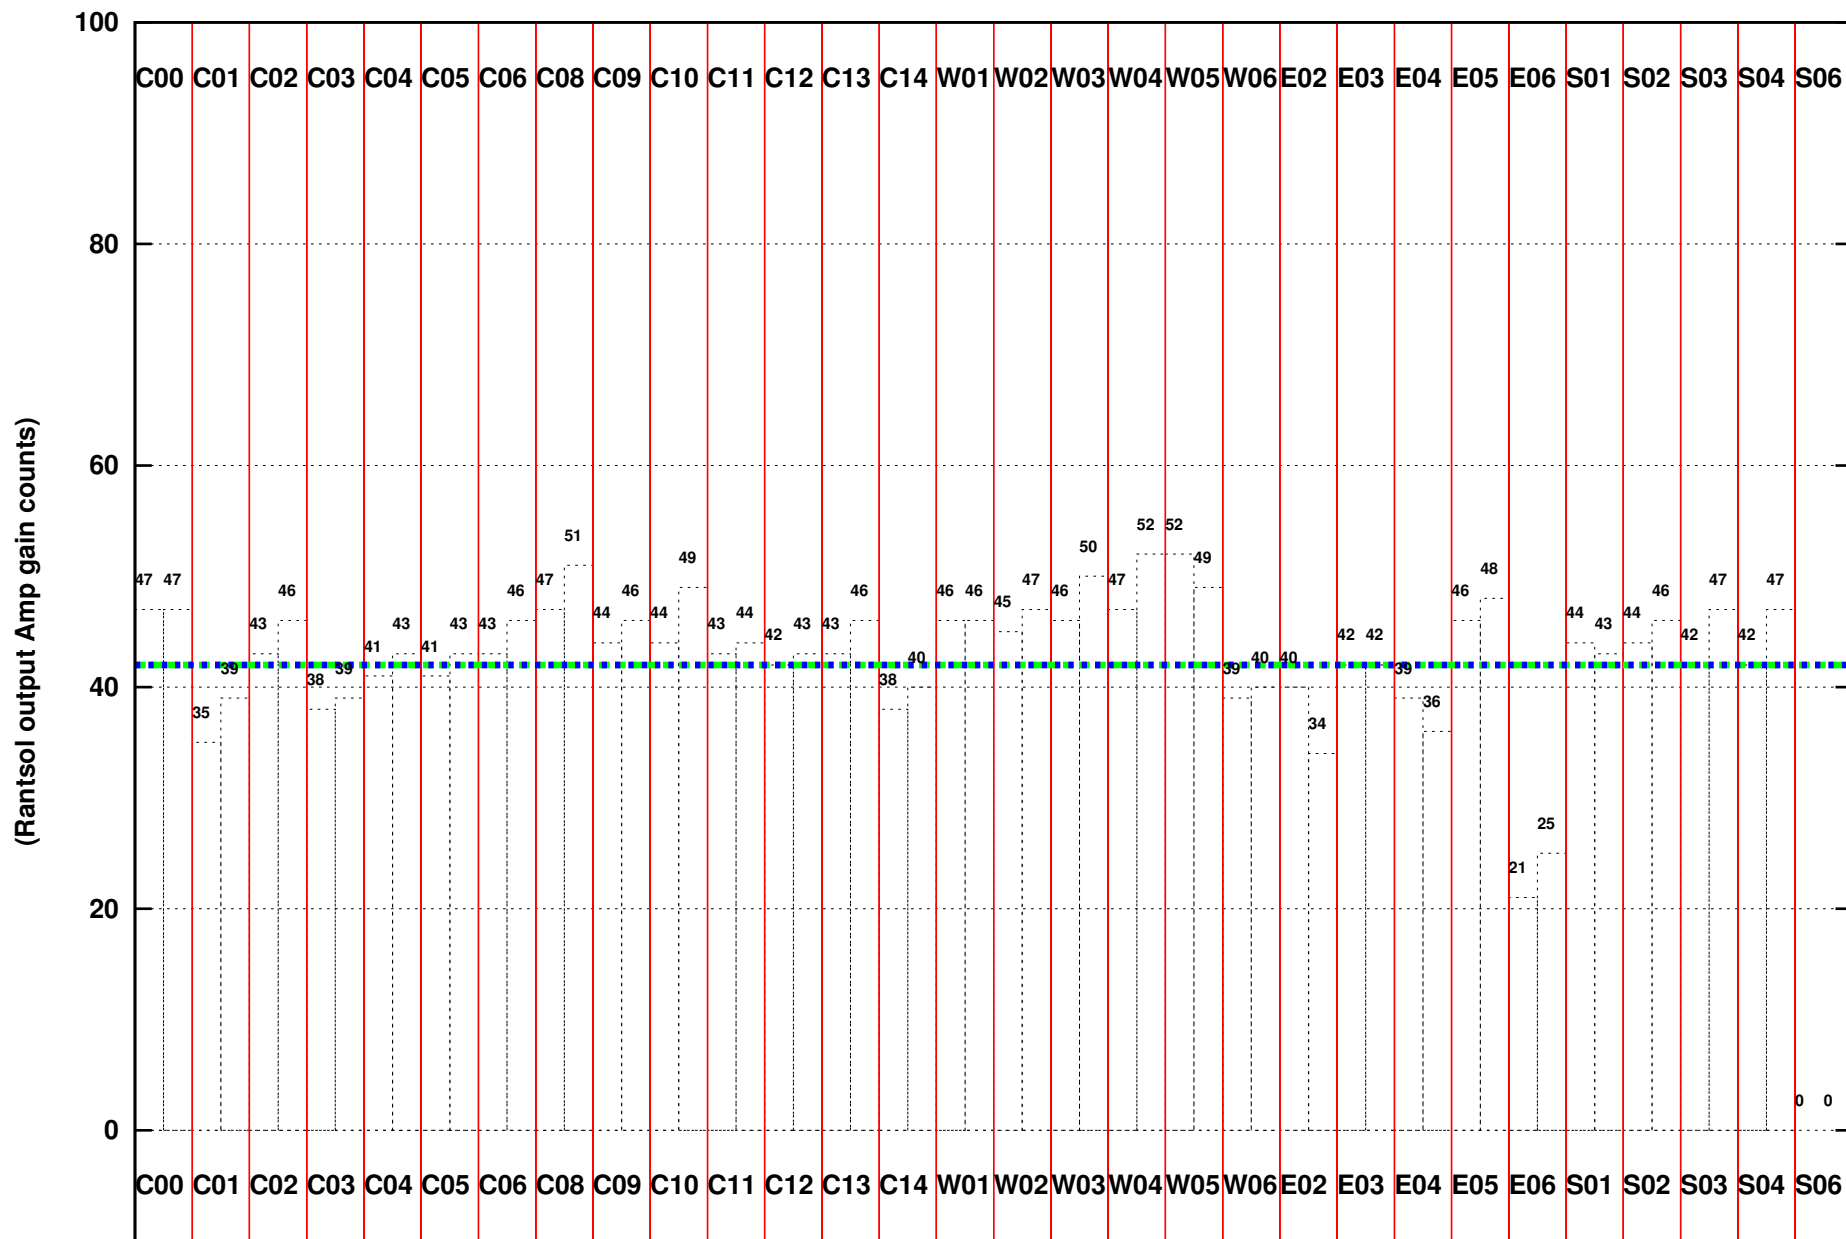

FRINGE STATUS (Rf:1410.333,1410.333 MHz., LO1:1340.000,1340.000 MHz., LO4/5:129.667,175.333 MHz.)

(File:/gsbifrddata/22mar/29_076_22mar2016.lta, scan:0, chan:80, Src:3C286, Date:22Mar2016 07:10:03)