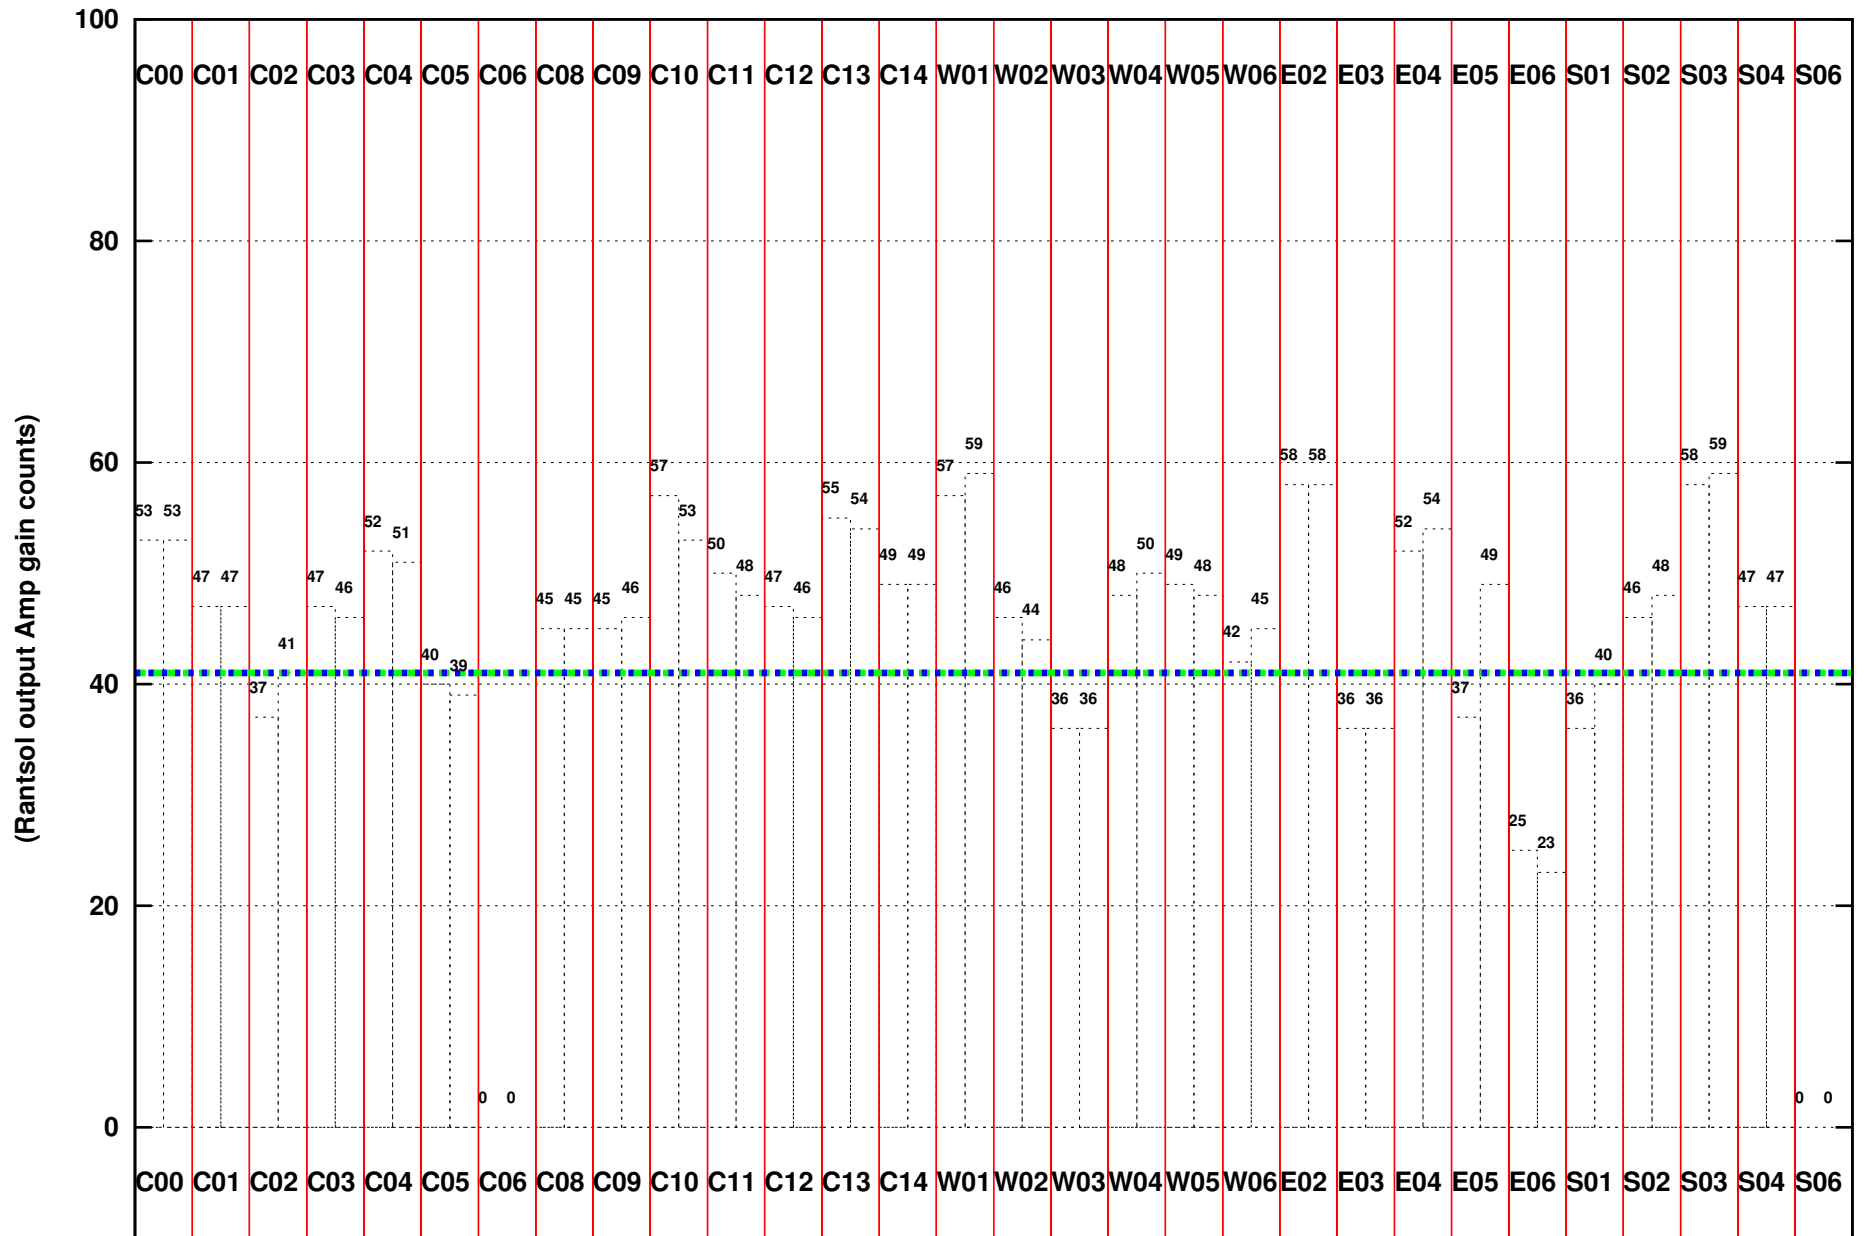

FRINGE STATUS (Rf:591.000,591.000 MHz., LO1:540.000,540.000 MHz., LO4/5:149.000,156.000 MHz.)

(File:/gsbifdata1/26mar/29_012_26mar16.lta, scan:0, chan:80, Src:3C286, Date:26Mar2016 06:07:29)