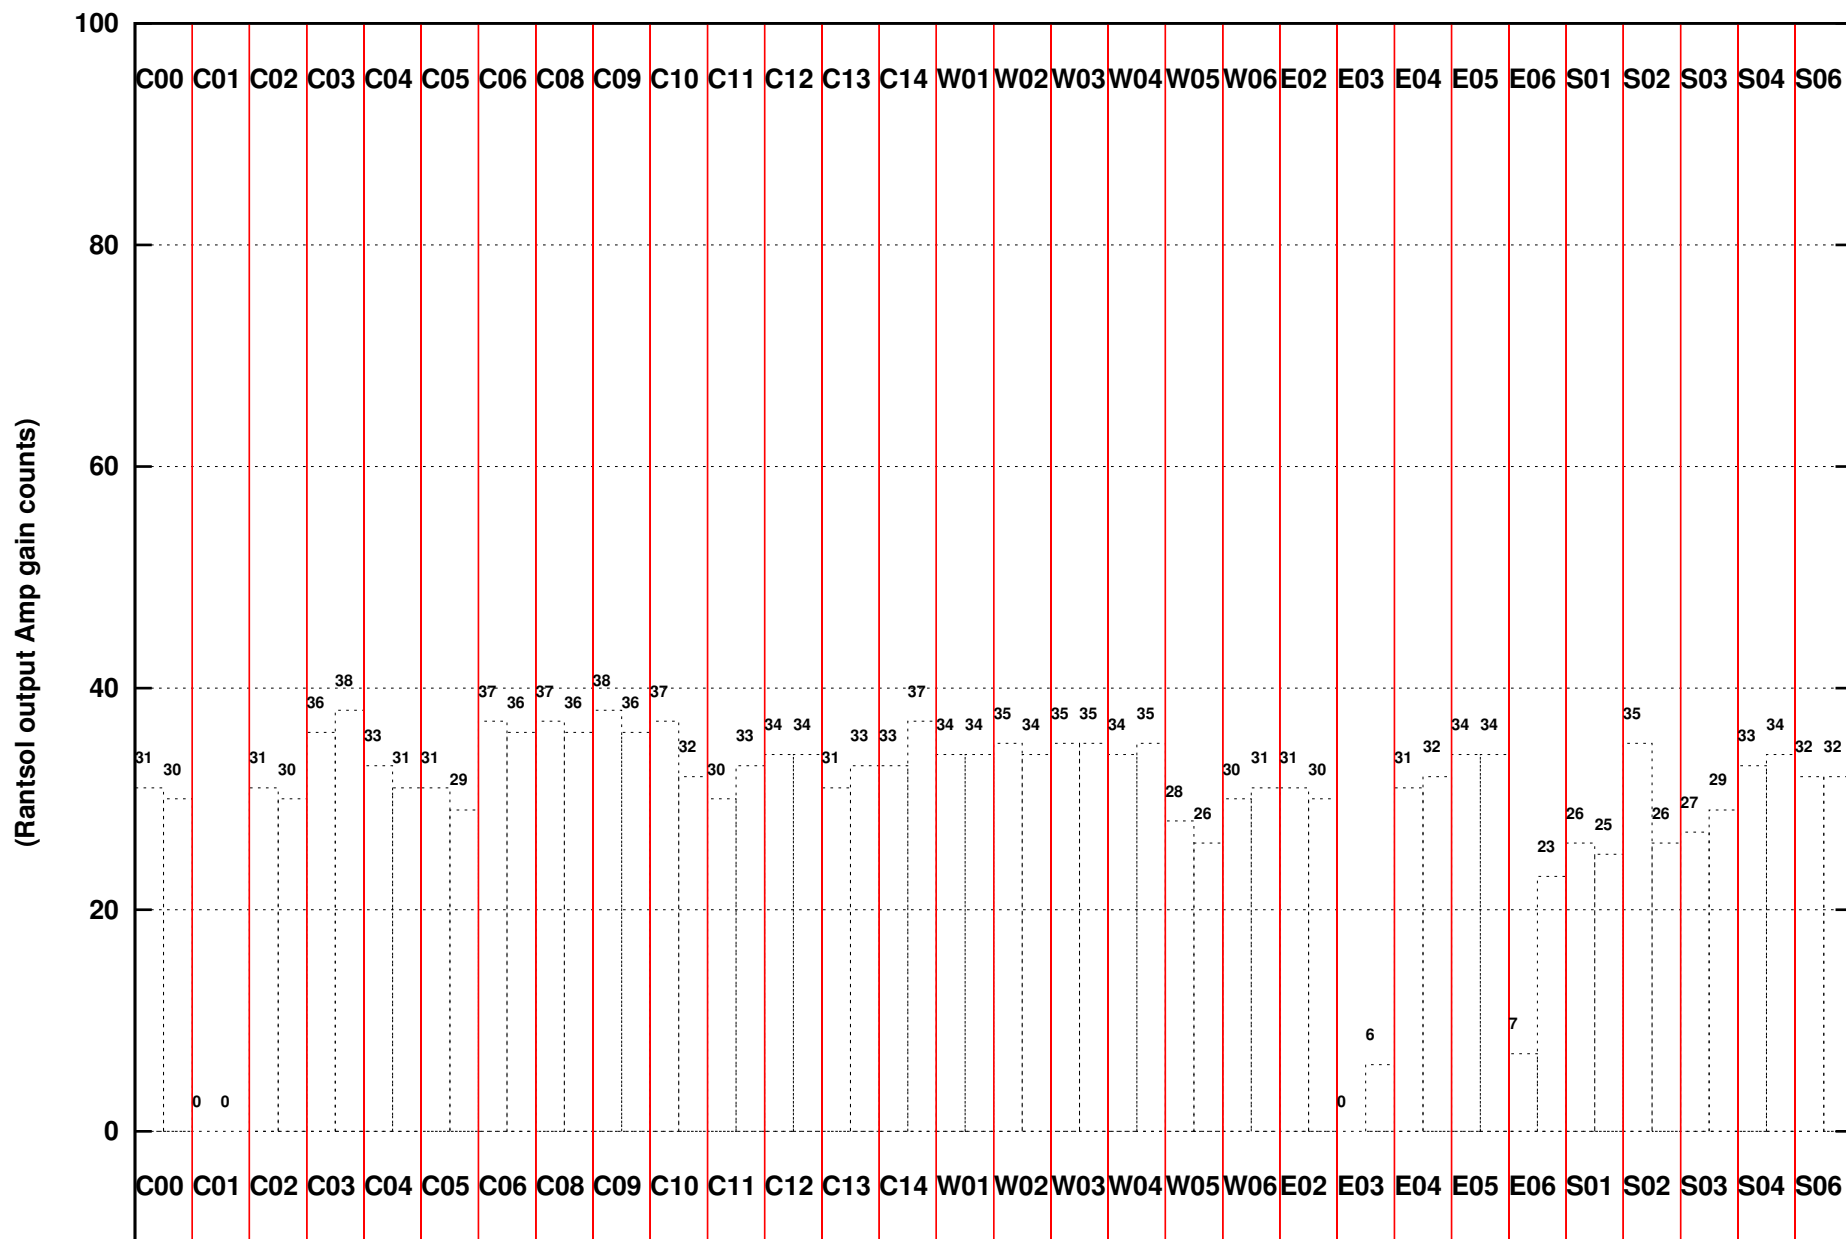

FRINGE STATUS (Rf:306.000,306.000 MHz., LO1:255.000,255.000 MHz., LO4/5:149.000,156.000 MHz.)

( File:/gsbifrddata/22apr/30\_038\_22apr2016\_2s.lta, scan:0, chan:80, Src:2225-049, Date:22Apr2016 07:10:17)