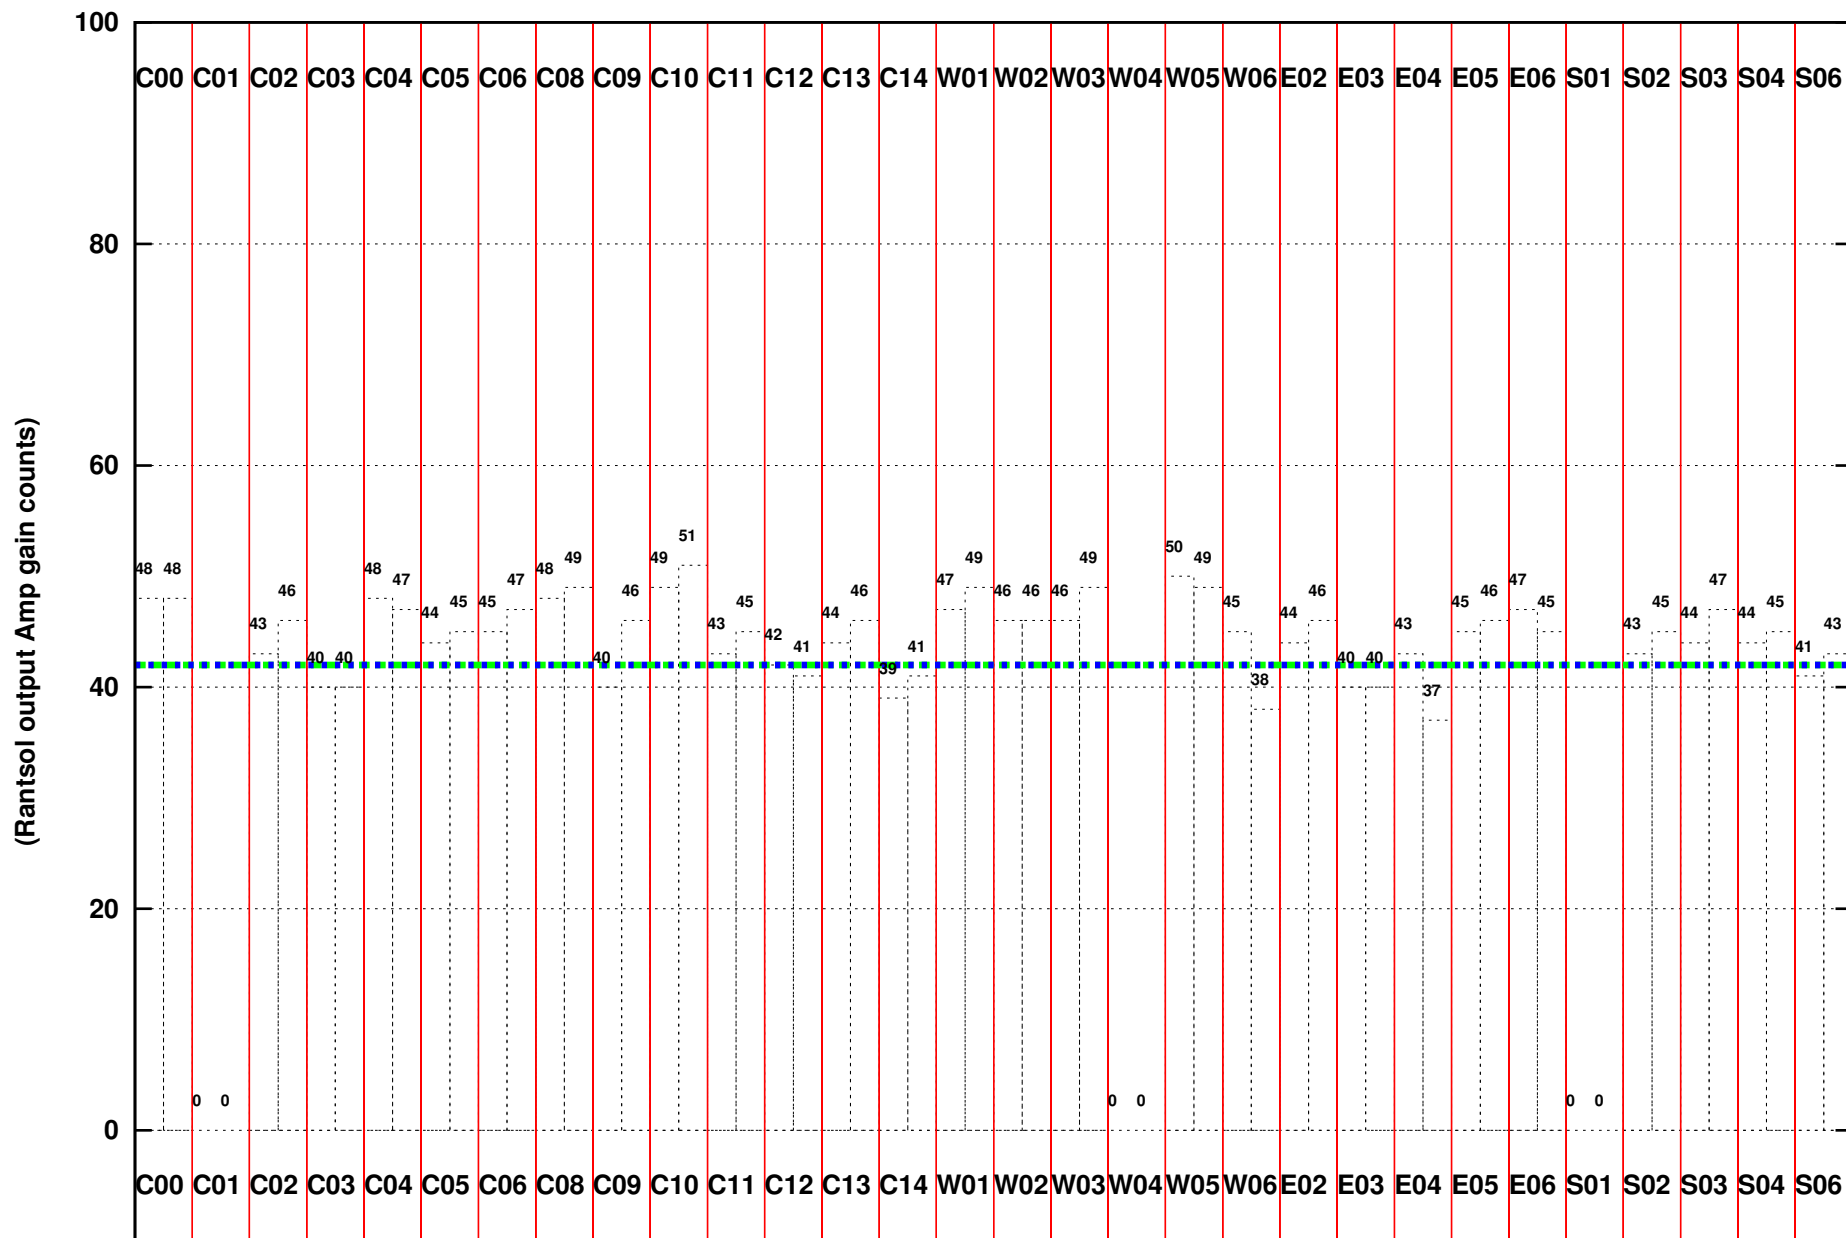

FRINGE STATUS (Rf:1412.983,1412.983 MHz., LO1:1340.000,1340.000 MHz., LO4/5:127.017,177.983 MHz.)

(File:/gsbifrdta/22apr/30_081_22apr2016.lta, scan:0, chan:80, Src:3C147, Date:22Apr2016 17:50:04)