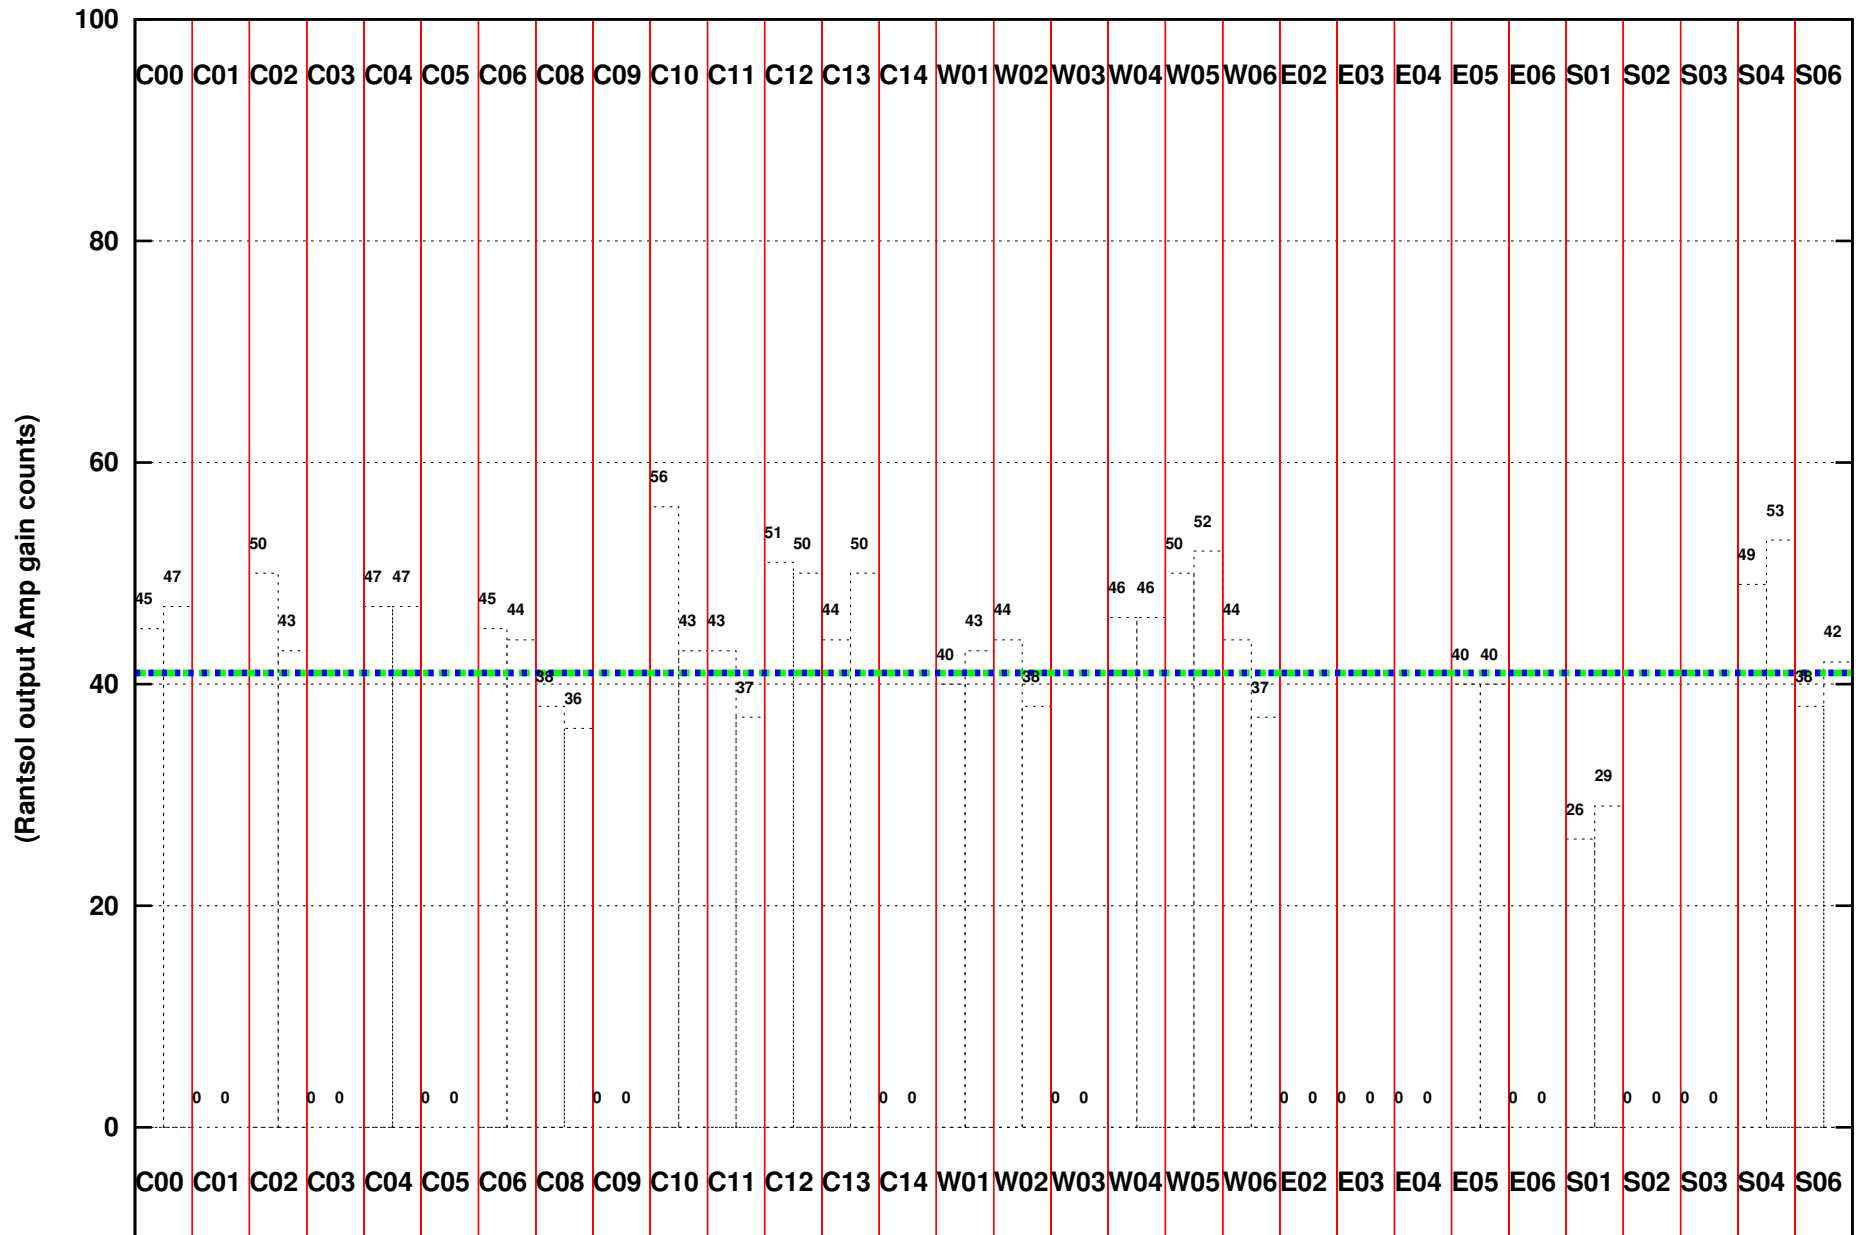

FRINGE STATUS (Rf:454.967,454.967 MHz., LO1:525.000,525.000 MHz., LO4/5:129.967,175.033 MHz.)

(File:/gsbifrddata1/10may/30_068_10may2016.lta, scan:0, chan:80, Src:3C286, Date:10May2016 01:26:40)