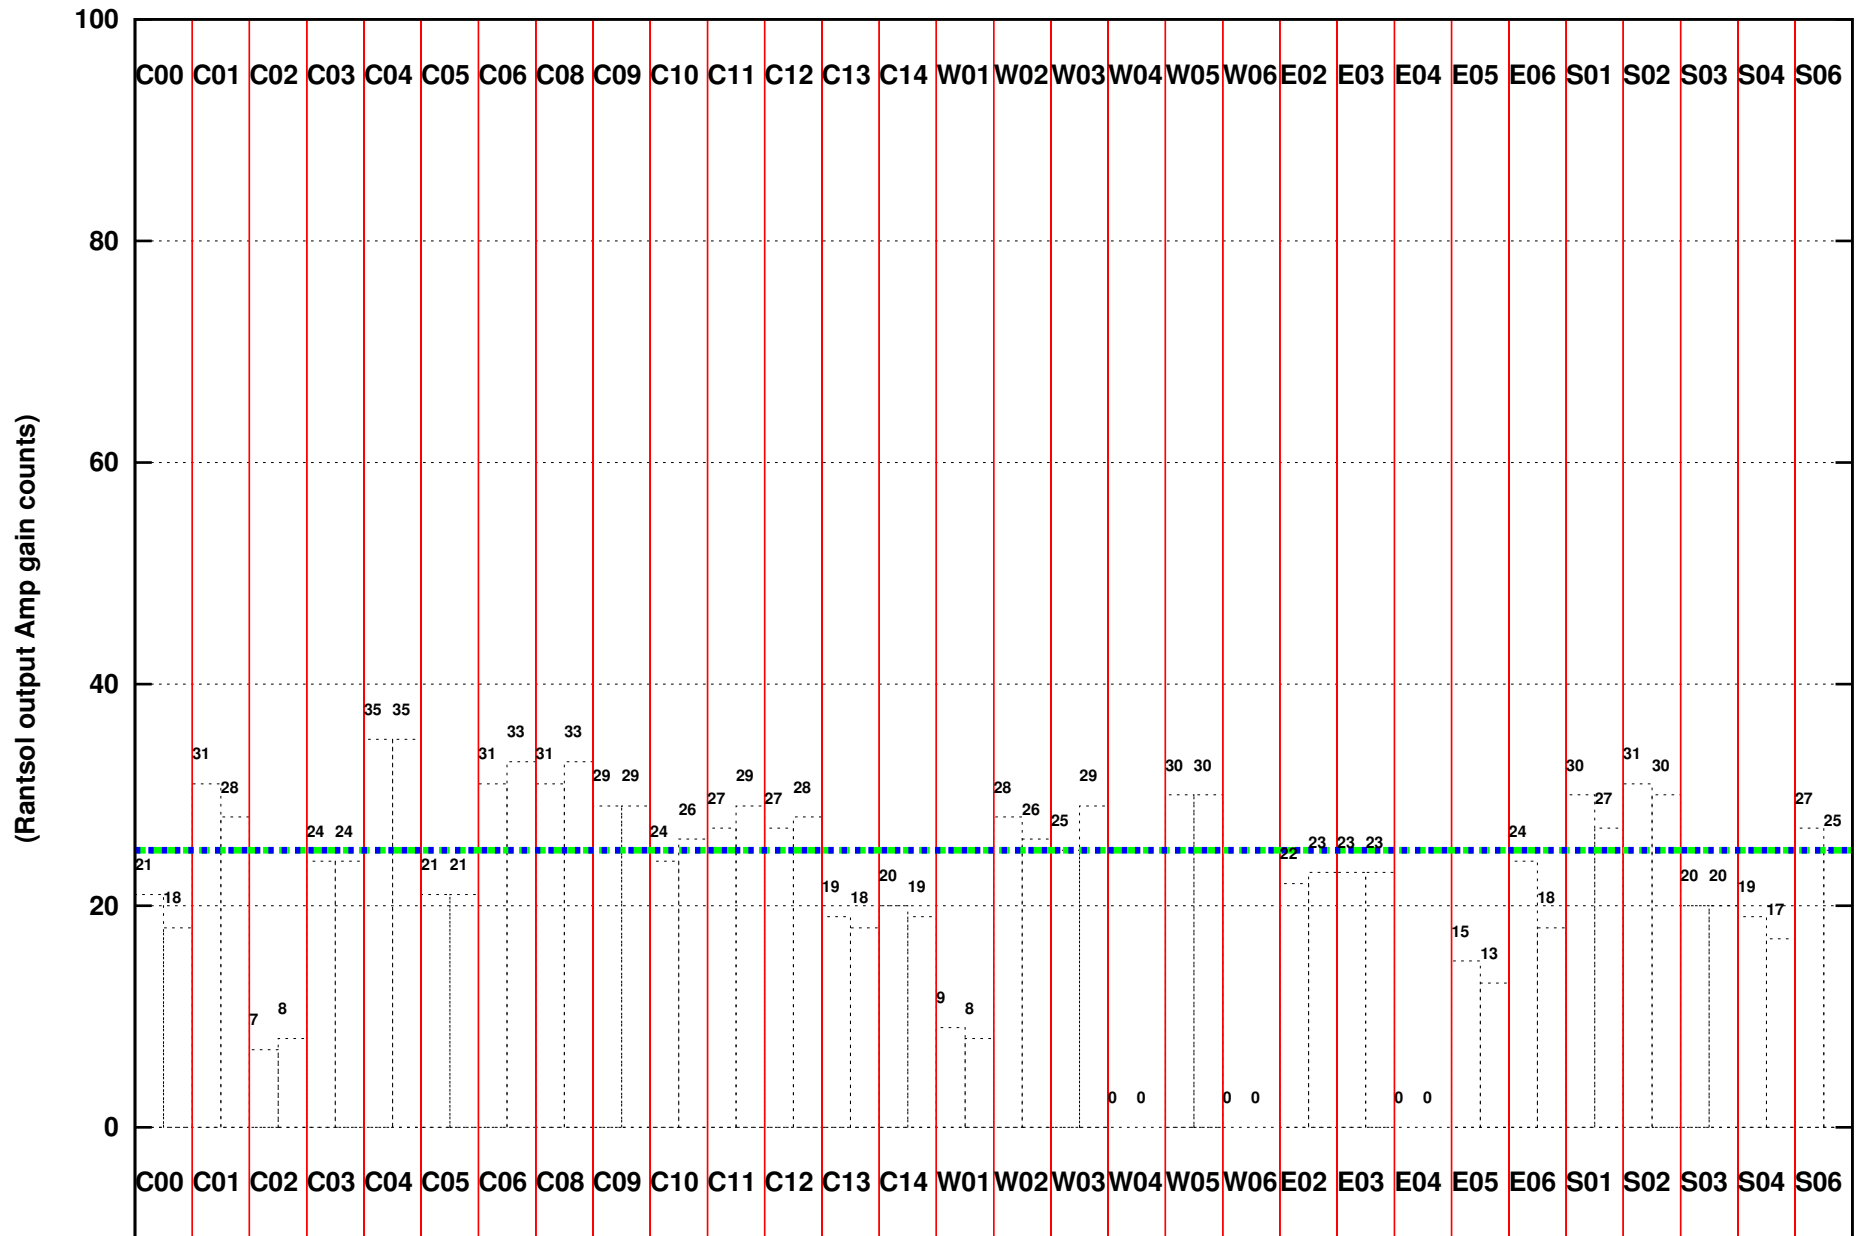

FRINGE STATUS (Rf:242.000,242.000 MHz., LO1:304.000,304.000 MHz., LO4/5:138.000,167.000 MHz.)

( File:/gsbifrddata1/22may/30\_024\_22may2016.lta, scan:0, chan:80, Src:3C286, Date:22May2016 17:41:31)