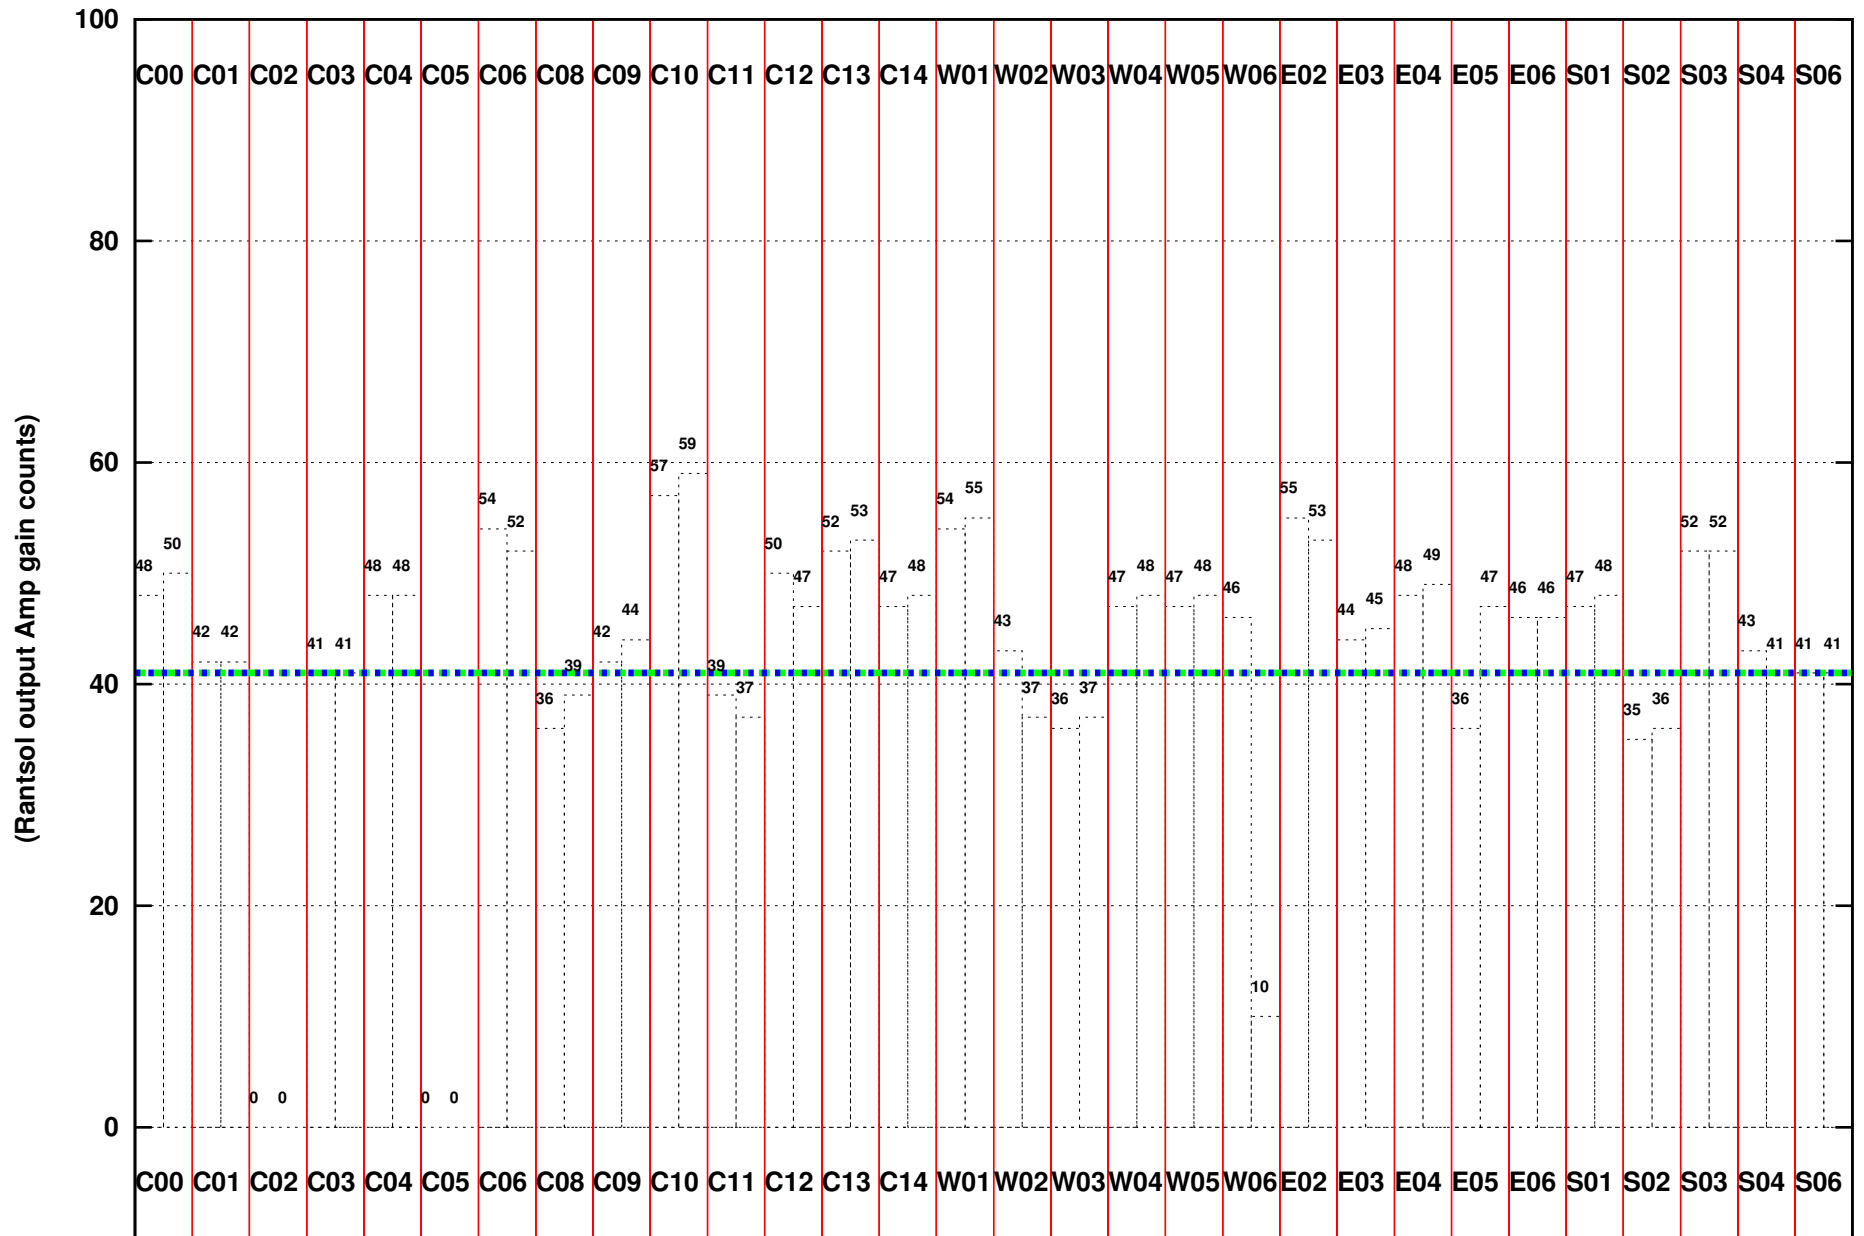

FRINGE STATUS (Rf:591.000,591.000 MHz., LO1:540.000,540.000 MHz., LO4/5:149.000,156.000 MHz.)

(File:/gsbifrddata1/27may/30_041_27may2016.lta, scan:0, chan:80, Src:3C147, Date:27May2016 17:51:27)