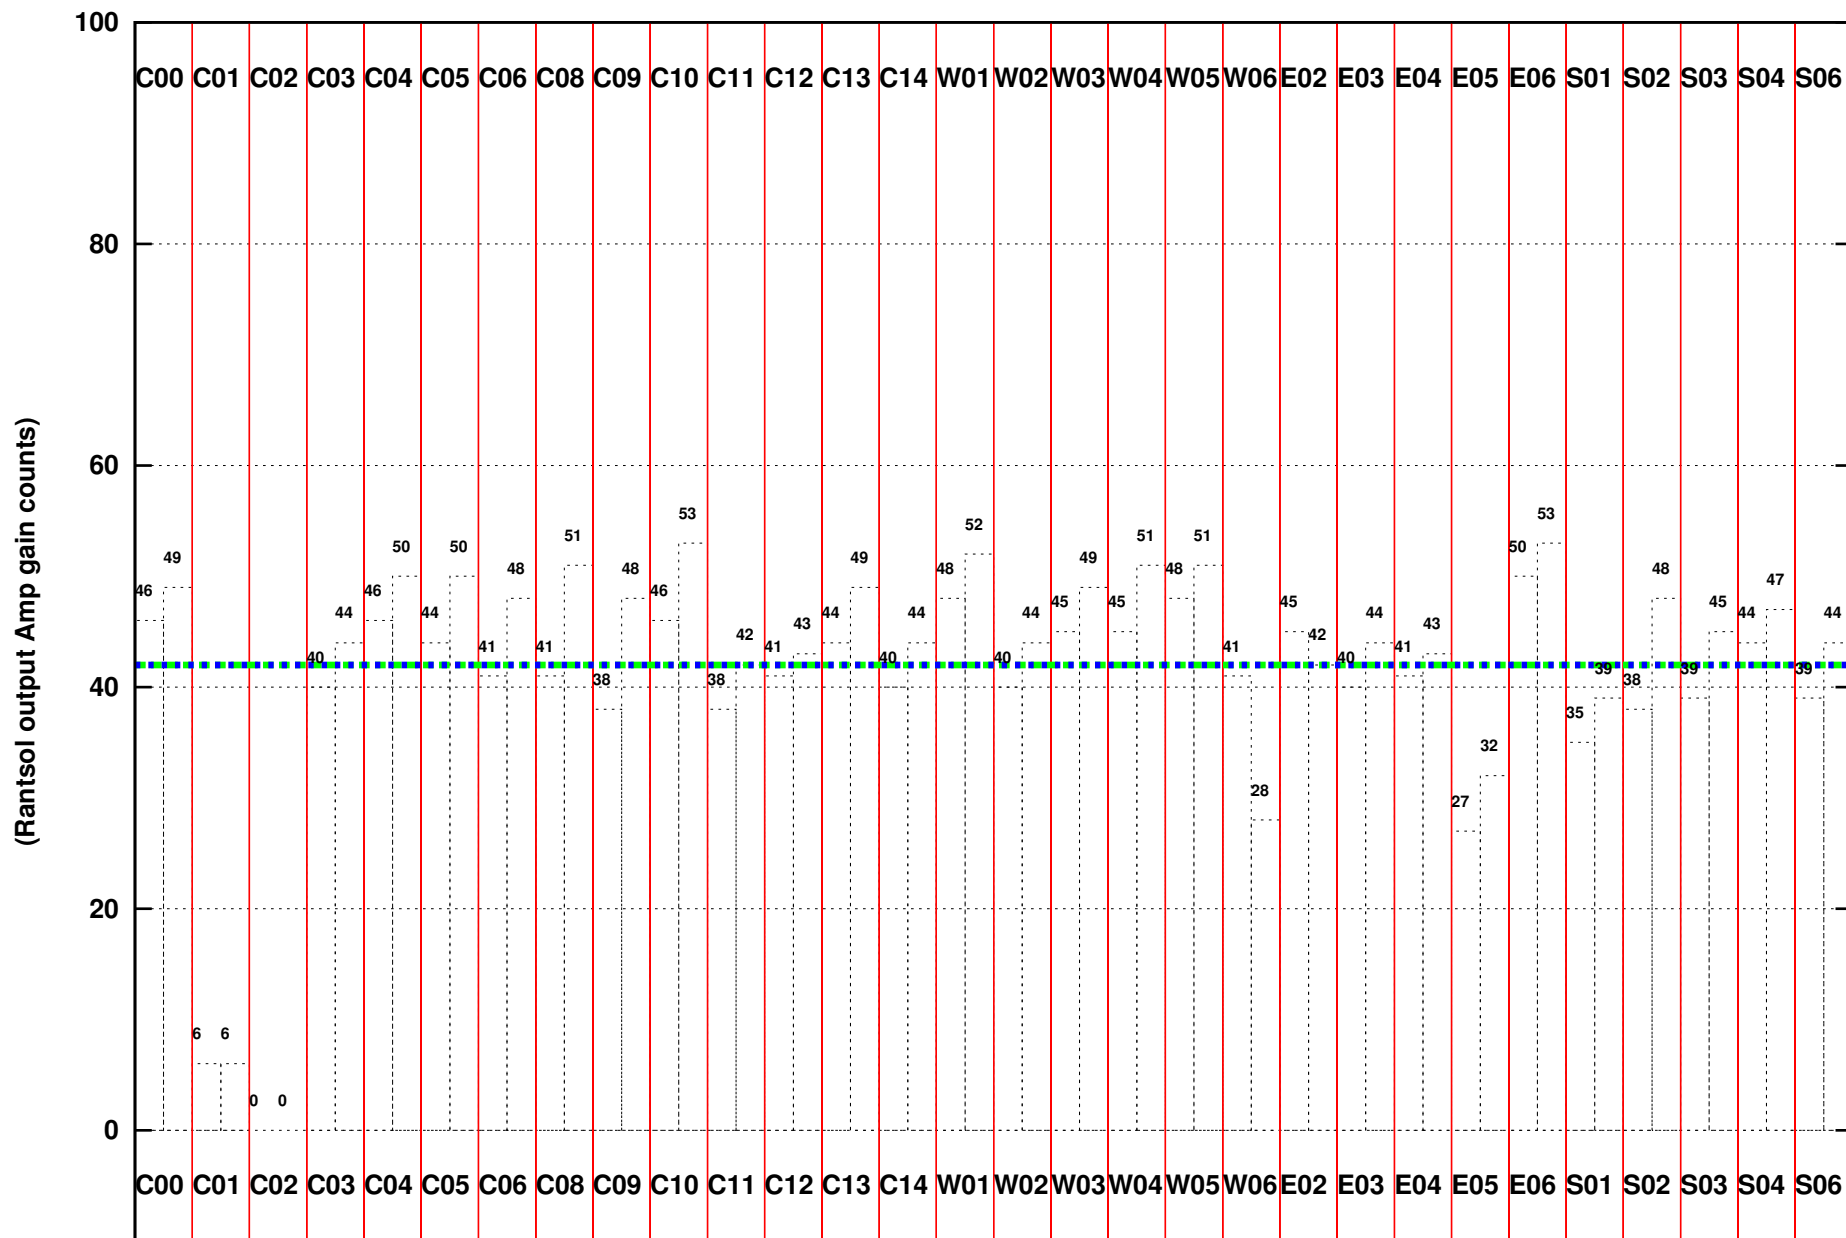

FRINGE STATUS (Rf:1371.000,1371.000 MHz., LO1:1320.000,1320.000 MHz., LO4/5:149.000,156.000 MHz.)

( File:/gsbifrdta/02jun/30\_018\_02jun2016.lta, scan:0, chan:80, Src:3C286, Date:02Jun2016 22:16:07)