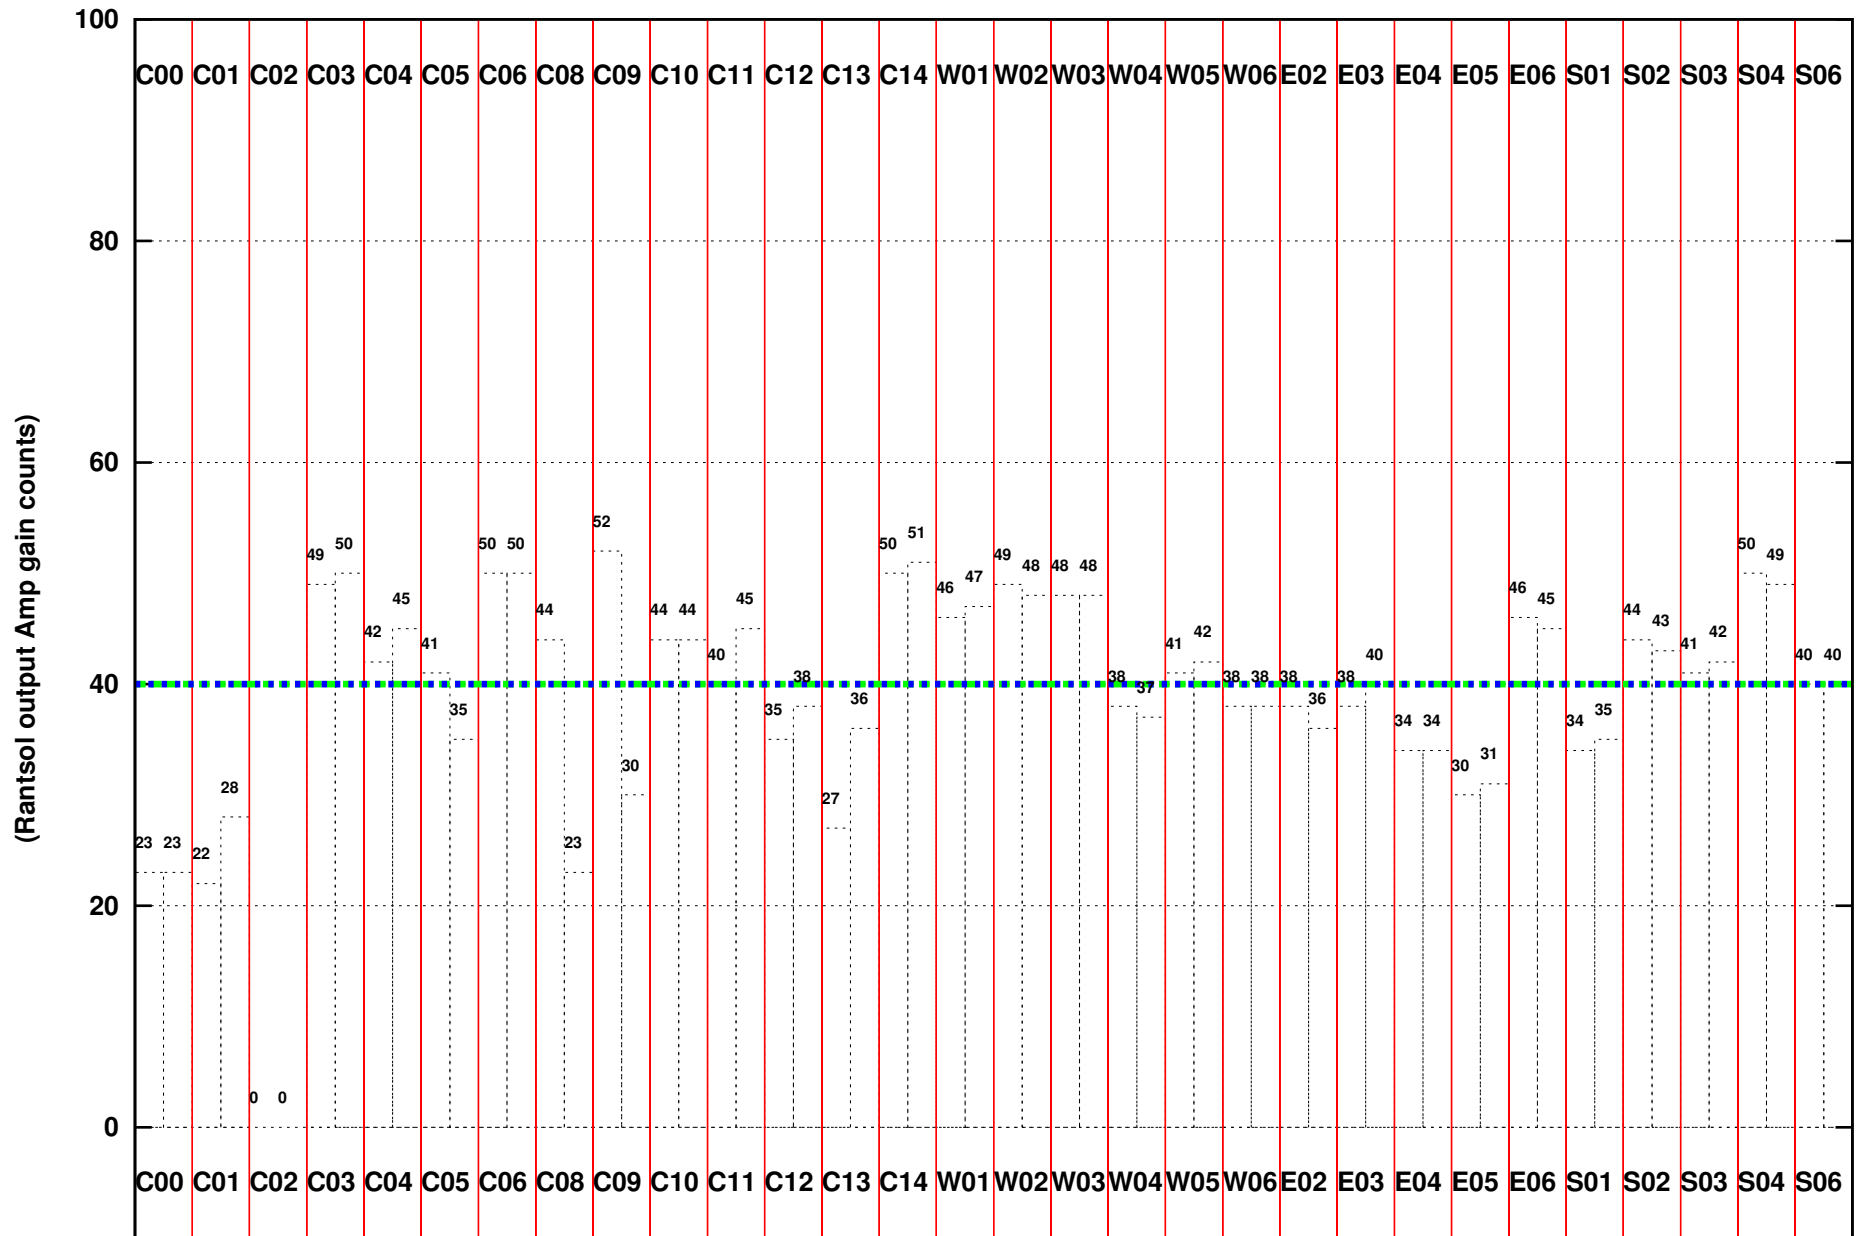

FRINGE STATUS (Rf:306.000,306.000 MHz., LO1:255.000,255.000 MHz., LO4/5:149.000,156.000 MHz.)

(File:/gsbifrddata1/12jun/30_007_12jun2016_4s.lta, scan:0, chan:80, Src:3C286, Date:12Jun2016 00:12:37)