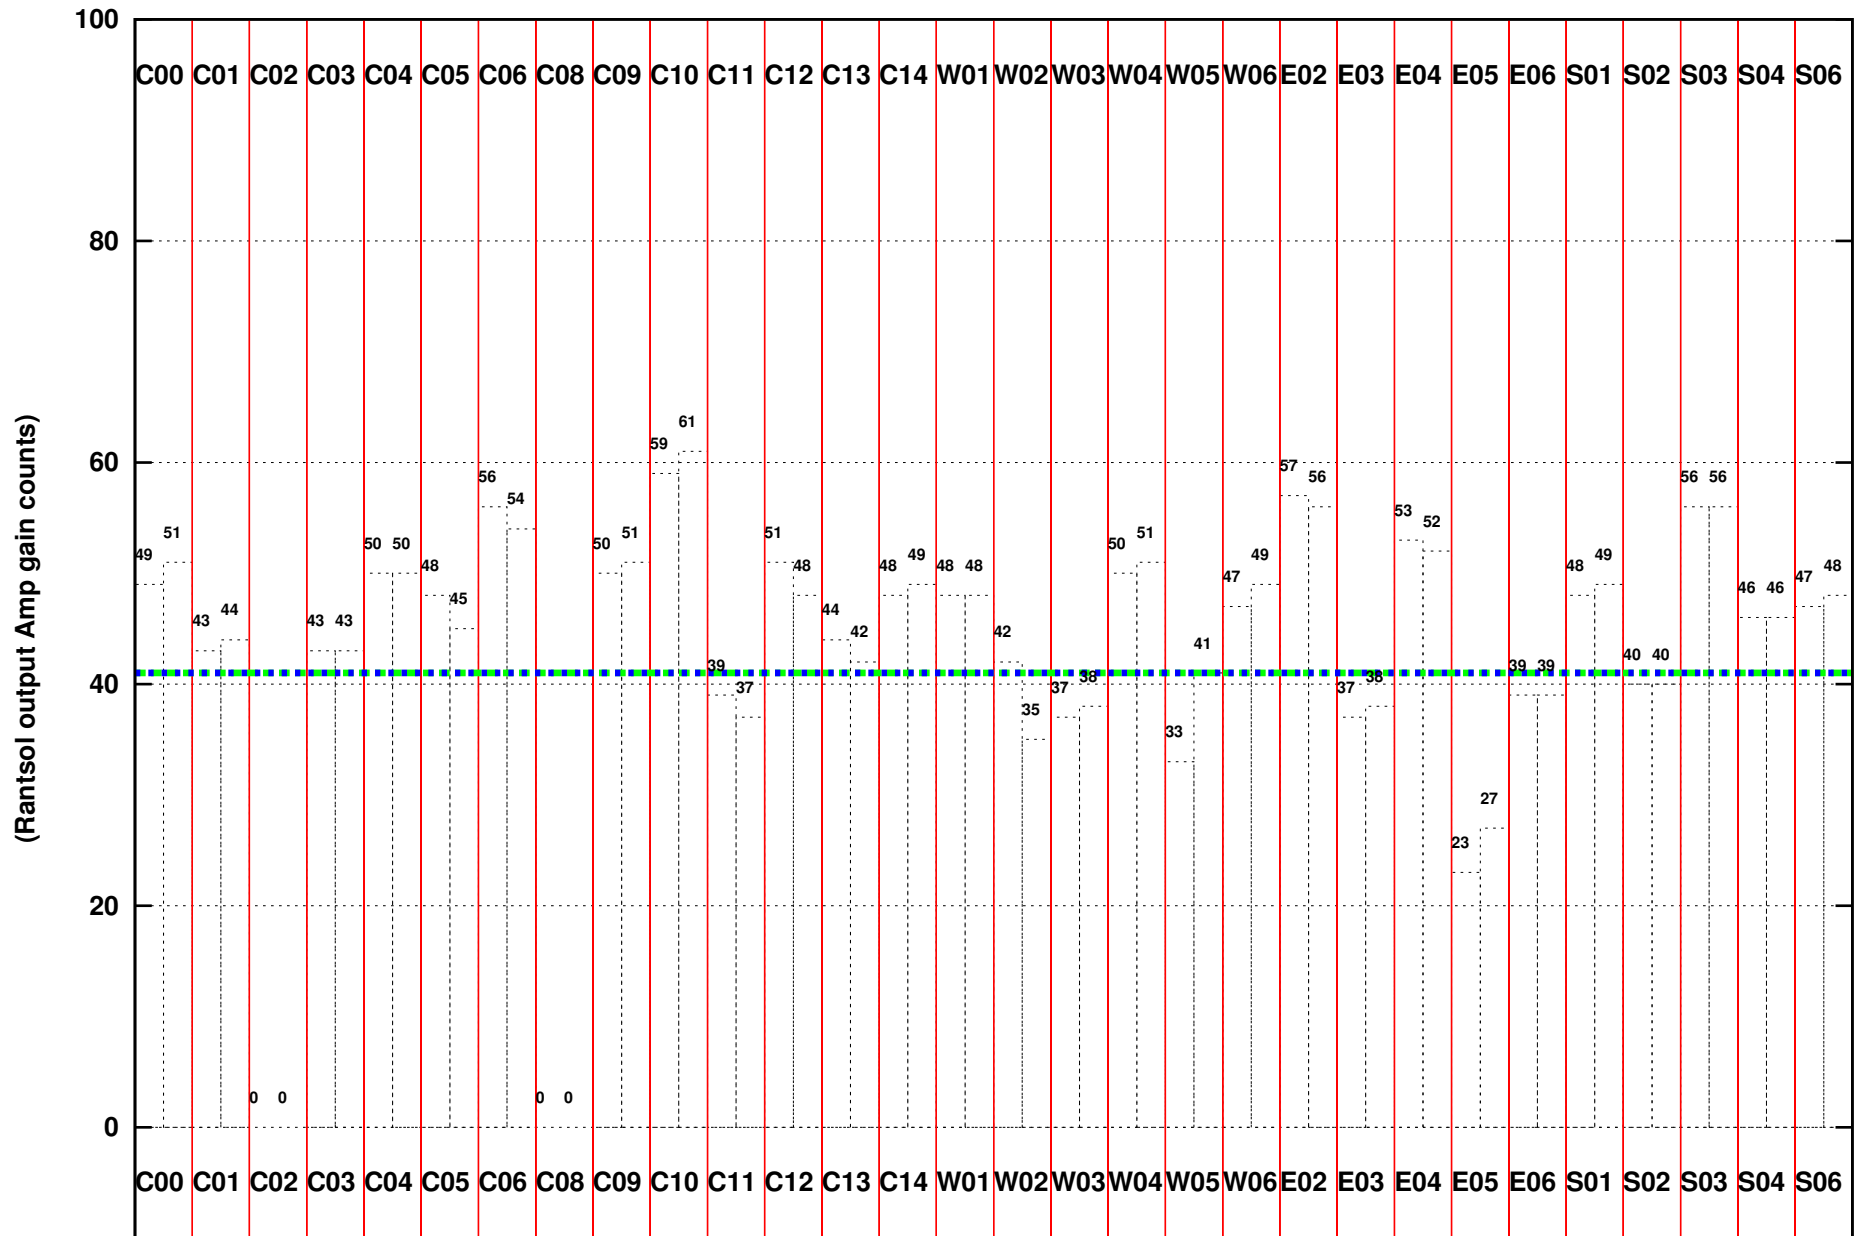

FRINGE STATUS (Rf:591.000,591.000 MHz., LO1:540.000,540.000 MHz., LO4/5:149.000,156.000 MHz.)

( File:/gsbifrddata1/12jun/30\_012\_12jun2016.lta, scan:0, chan:80, Src:3C48, Date:12Jun2016 04:49:15)