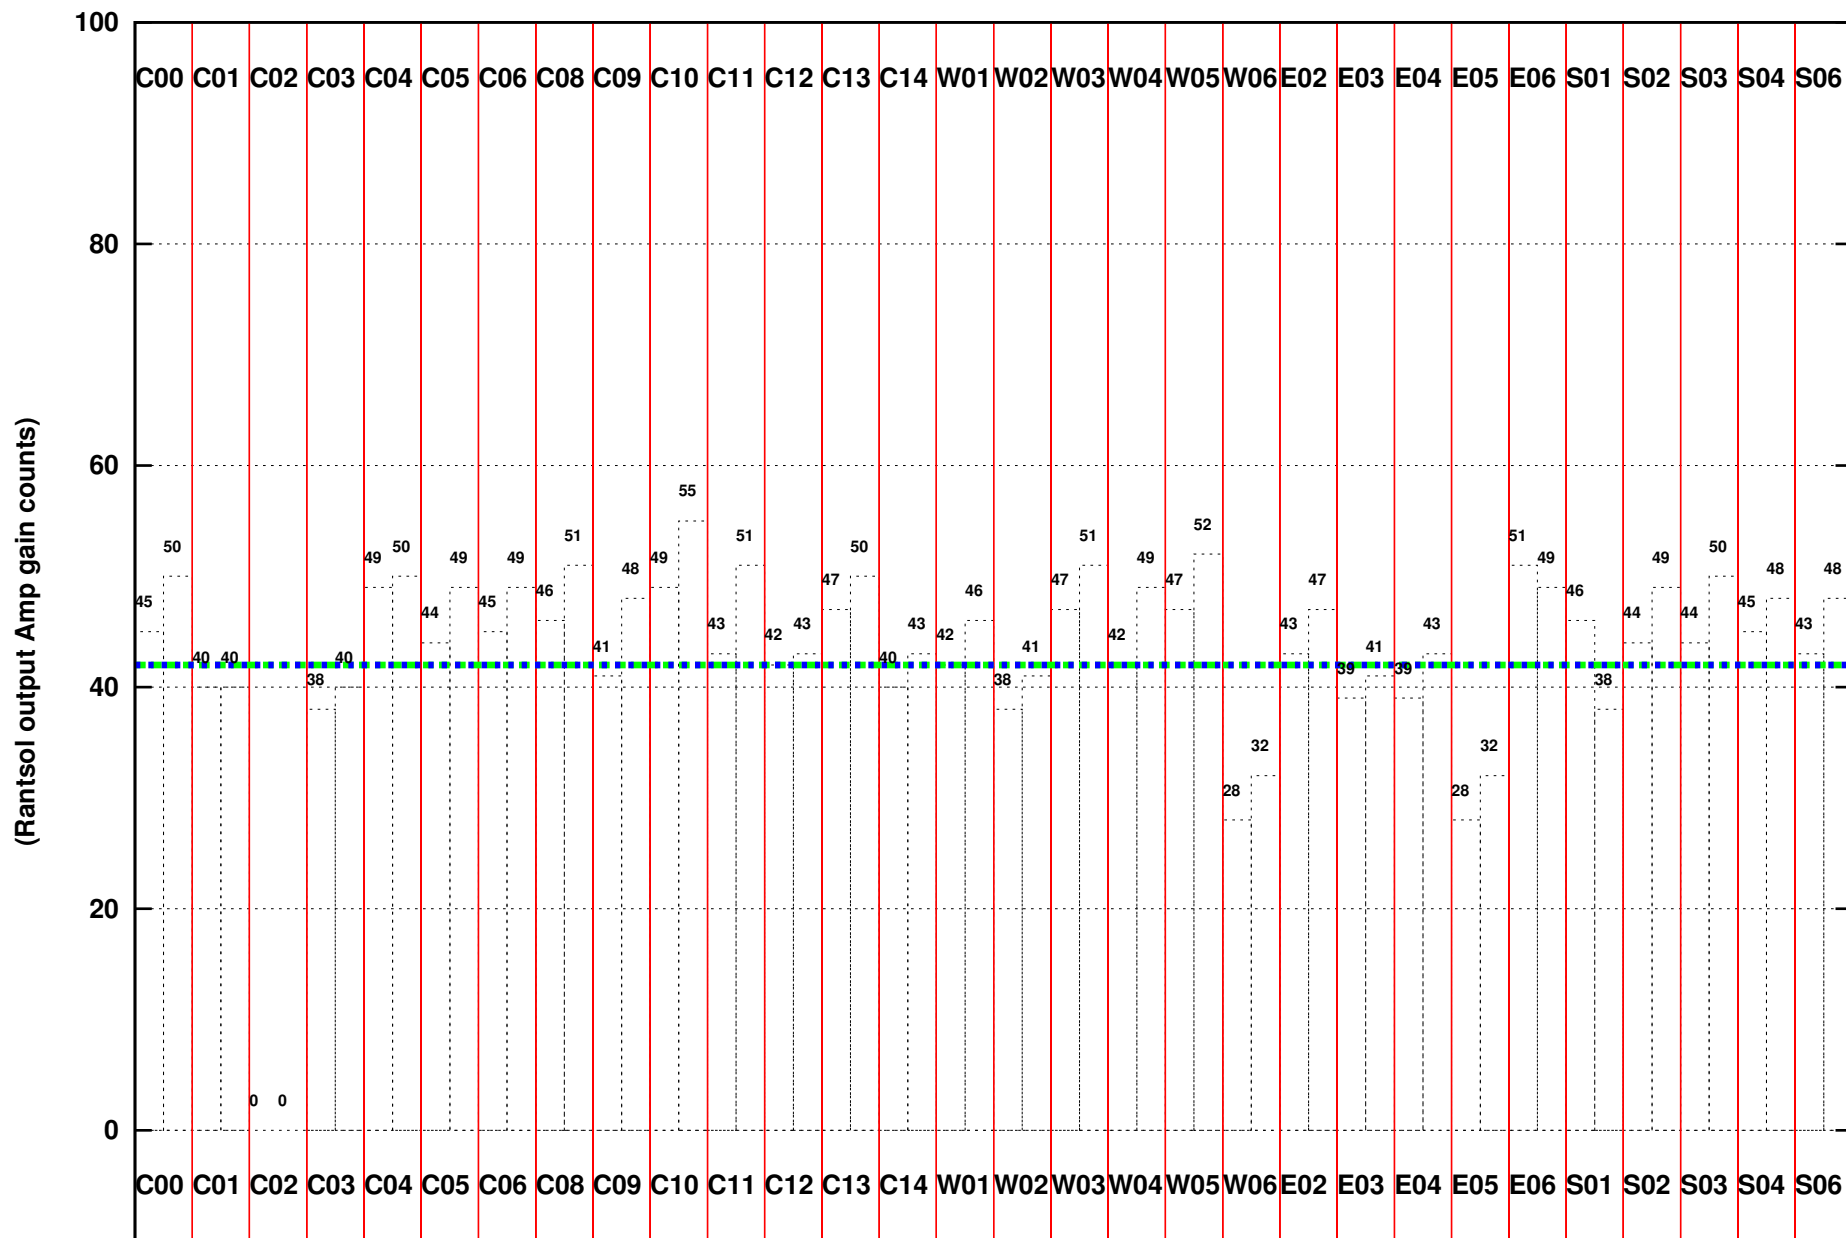

FRINGE STATUS (Rf:1414.464,1414.464 MHz., LO1:1345.000,1345.000 MHz., LO4/5:130.535,174.465 MHz.)

( File:/gsbifdata1/12jun/30\_081\_12jun2016.lta, scan:0, chan:80, Src:3C286, Date:12Jun2016 21:19:45)