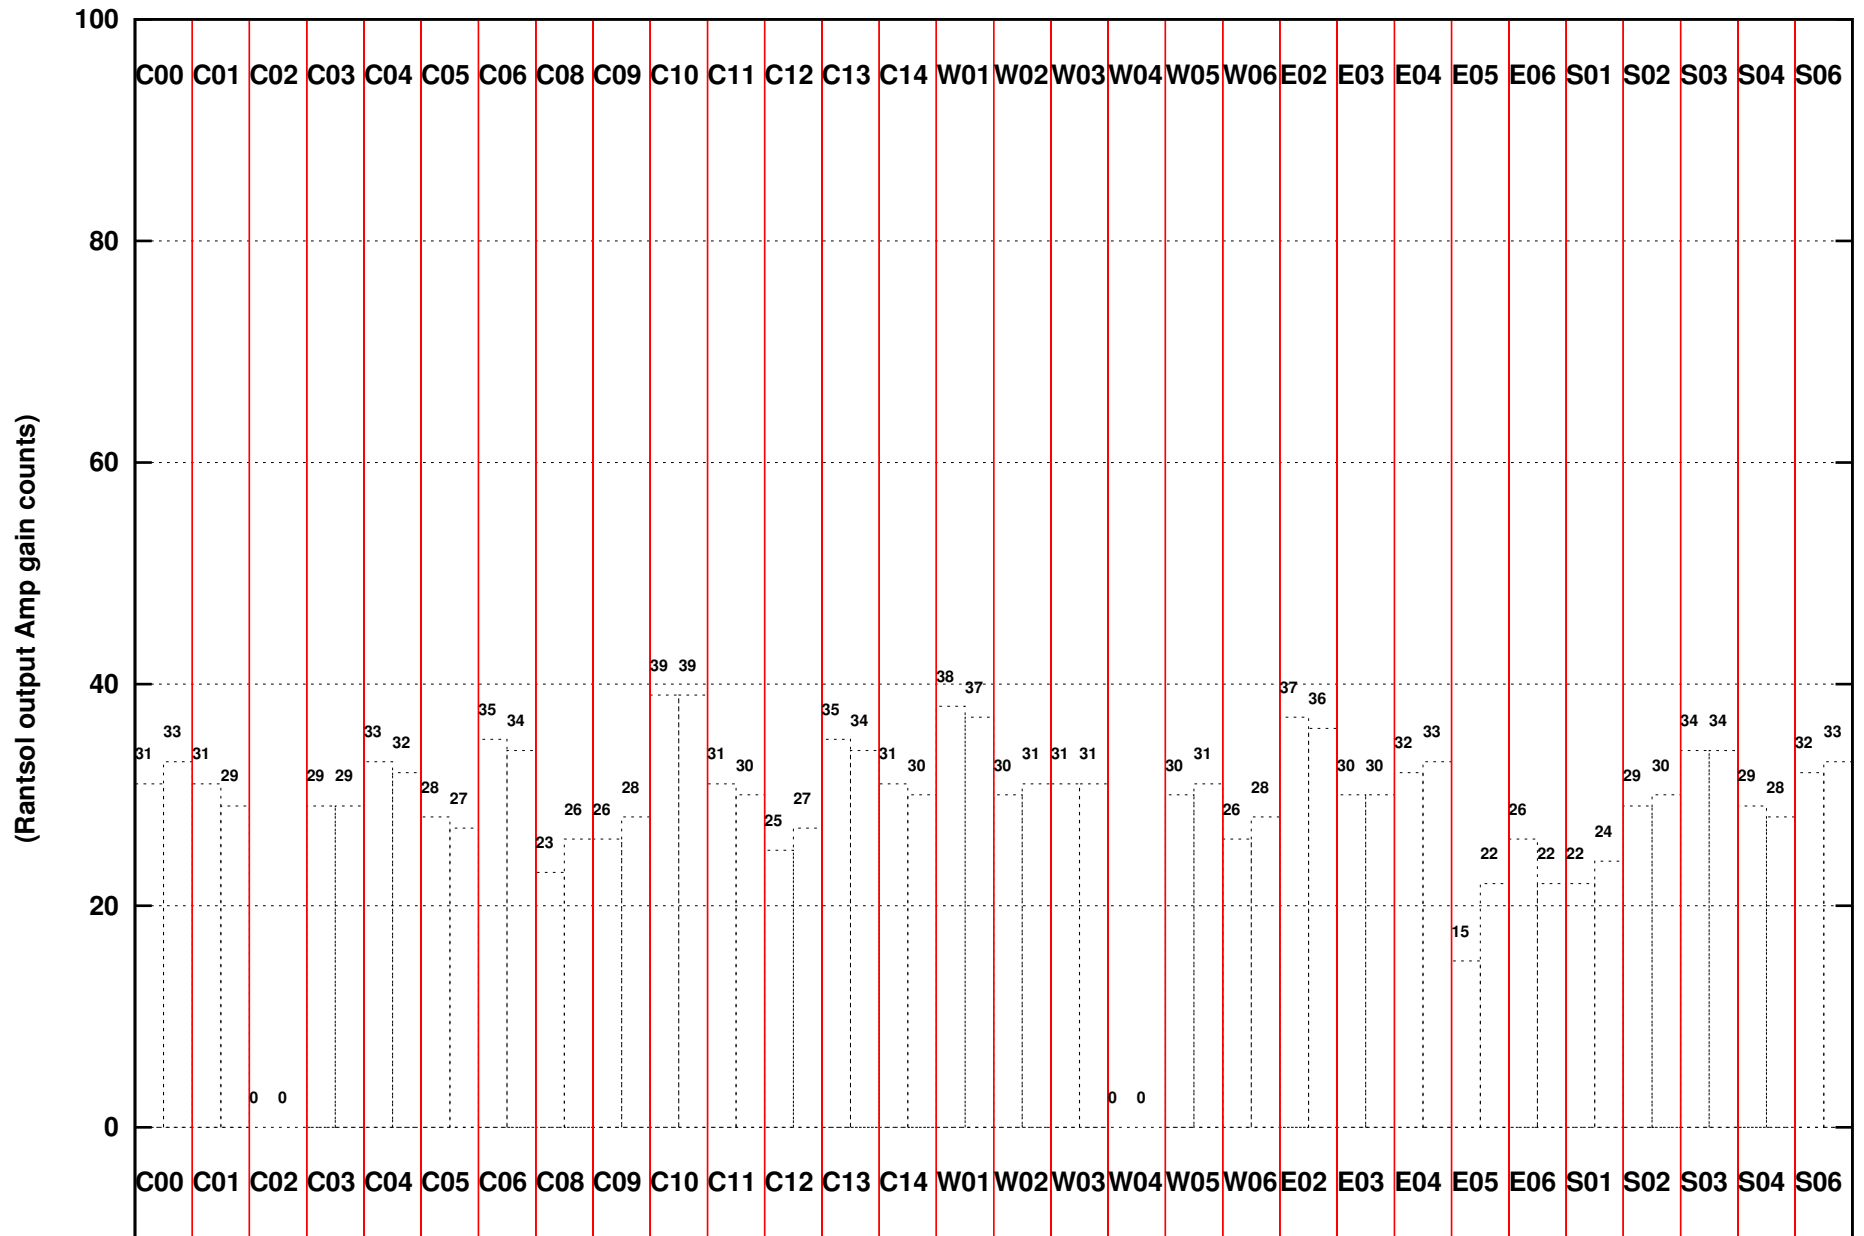

FRINGE STATUS (Rf:591.000,591.000 MHz., LO1:540.000,540.000 MHz., LO4/5:149.000,156.000 MHz.)

( File:/gsbifrddata1/14jun/30\_036\_14jun2016.lta, scan:0, chan:80, Src:1154-350, Date:14Jun2016 17:21:34)