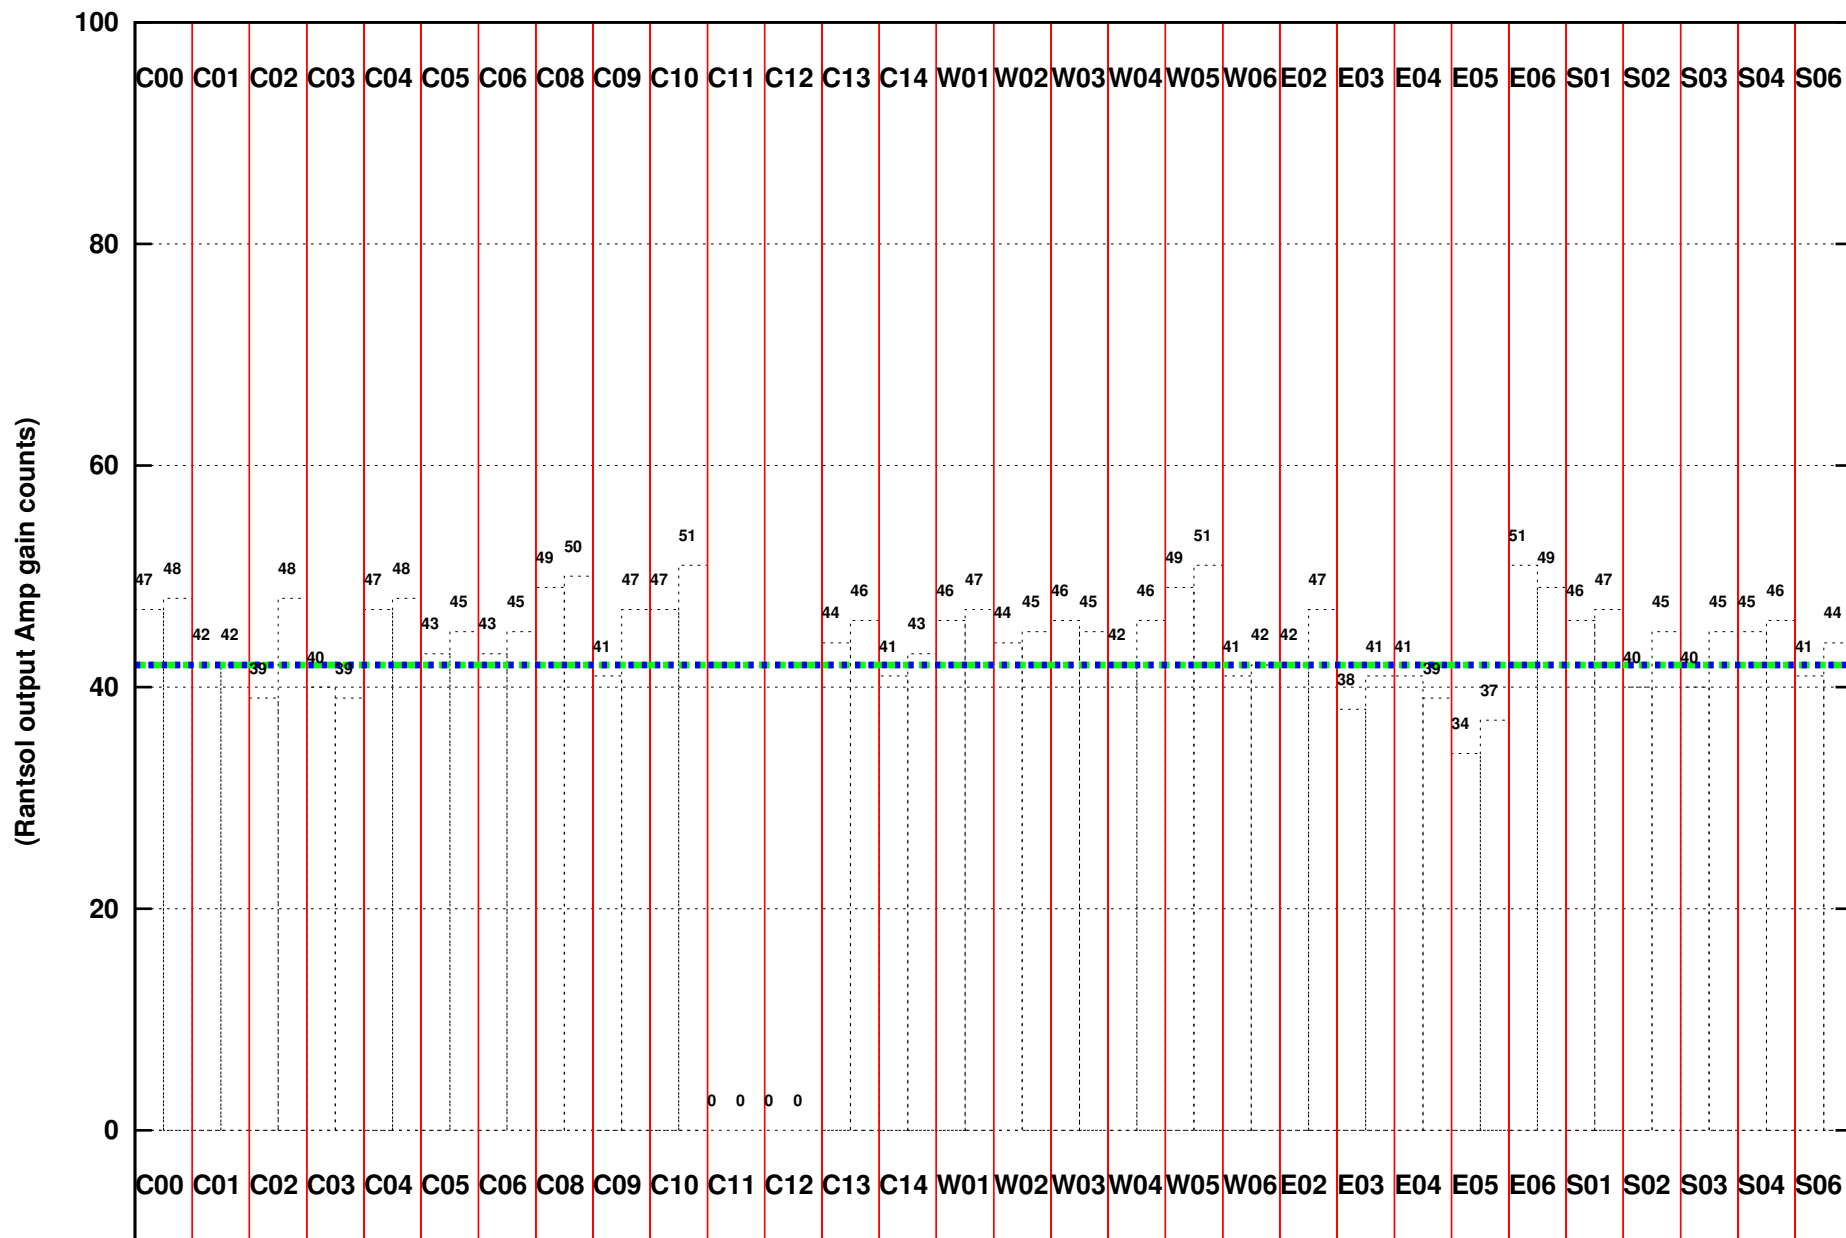

FRINGE STATUS (Rf:1420.183,1420.183 MHz., LO1:1350.000,1350.000 MHz., LO4/5:129.817,175.183 MHz.)

(File:/gsbifrdta1/16jun/30_071_16jun2016.lta, scan:0, chan:80, Src:3C286, Date:16Jun2016 18:00:00)