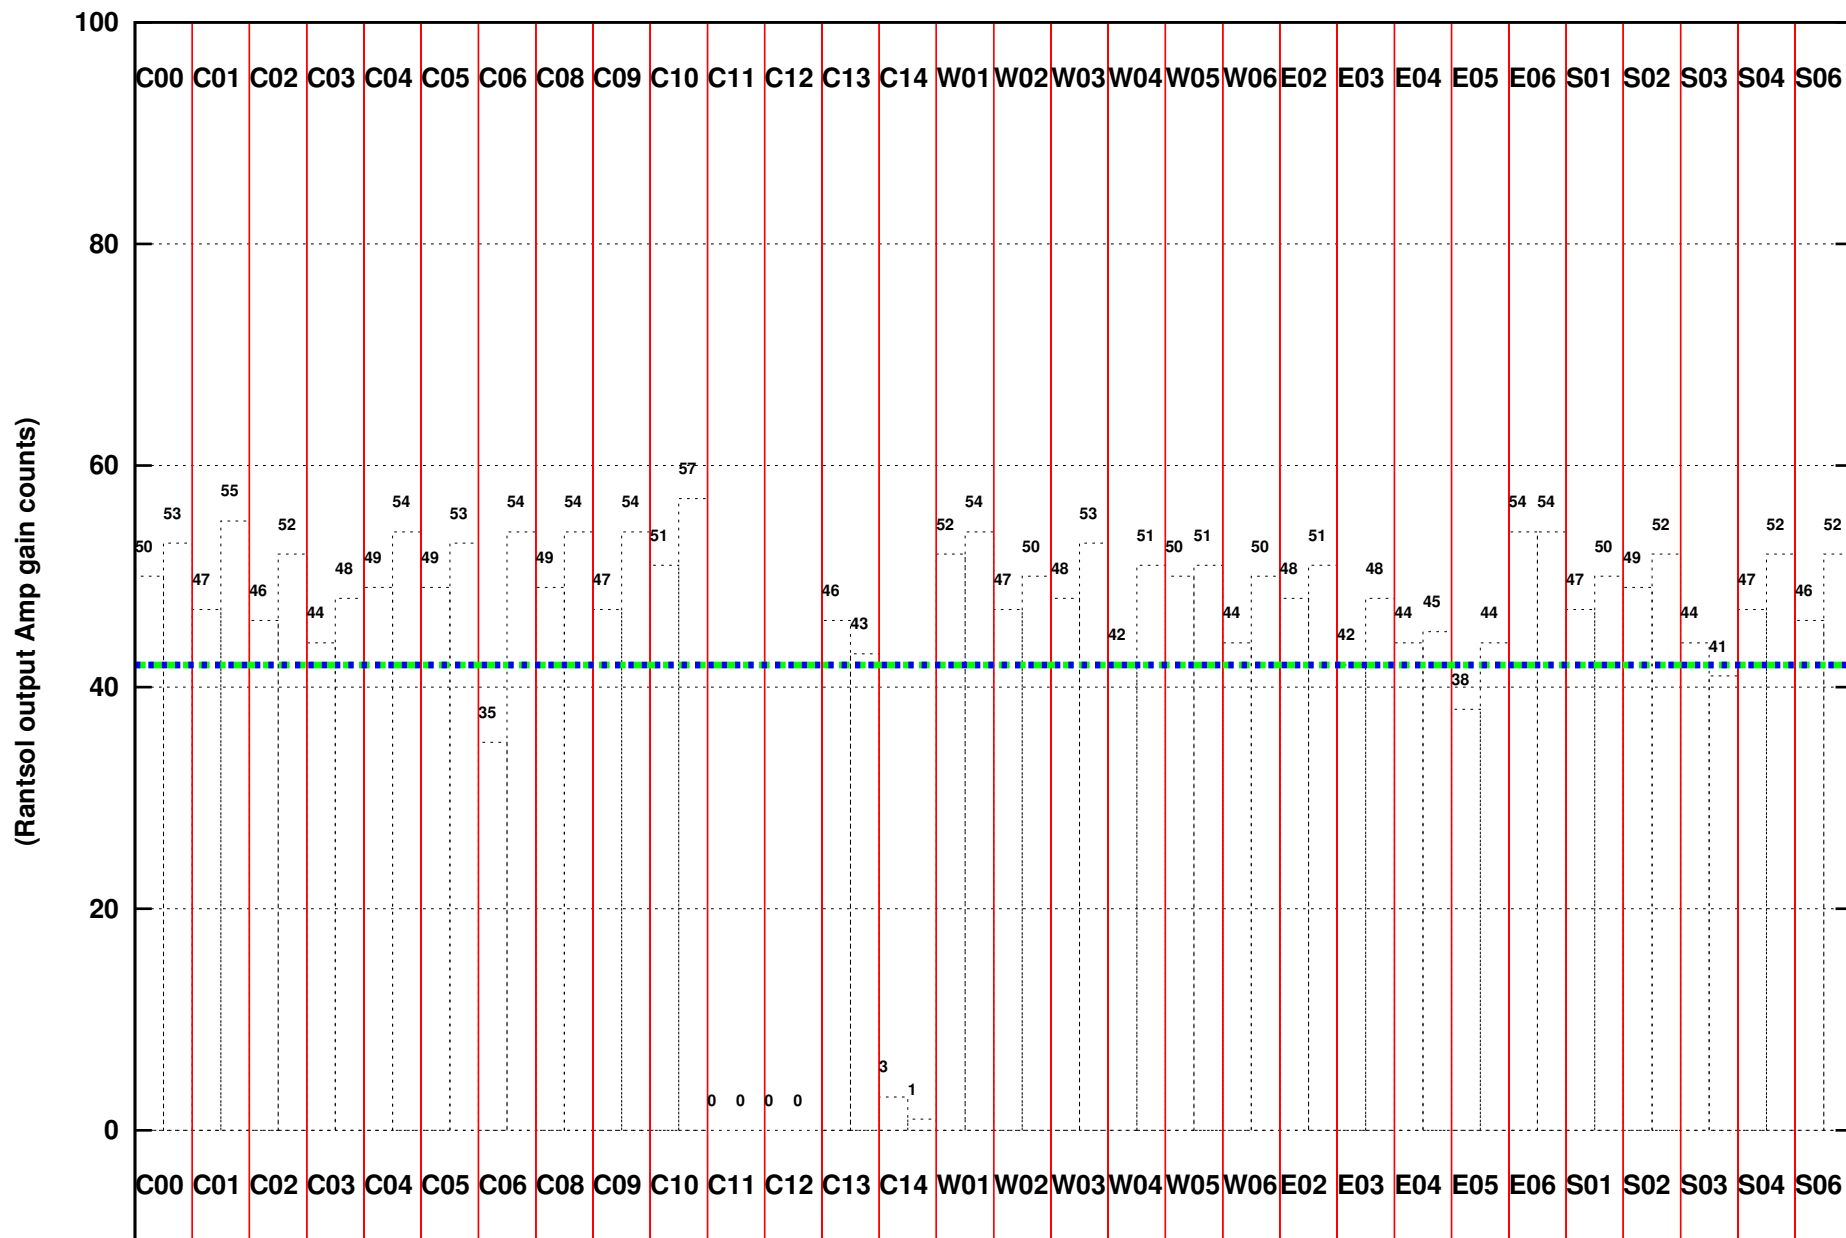

FRINGE STATUS (Rf:1196.237,1196.237 MHz., LO1:1135.000,1135.000 MHz., LO4/5:138.763,166.237 MHz.)

(File:/gsbifrdta1/16jun/30_072_16jun2016.lta, scan:0, chan:80, Src:3C286, Date:16Jun2016 22:10:29)