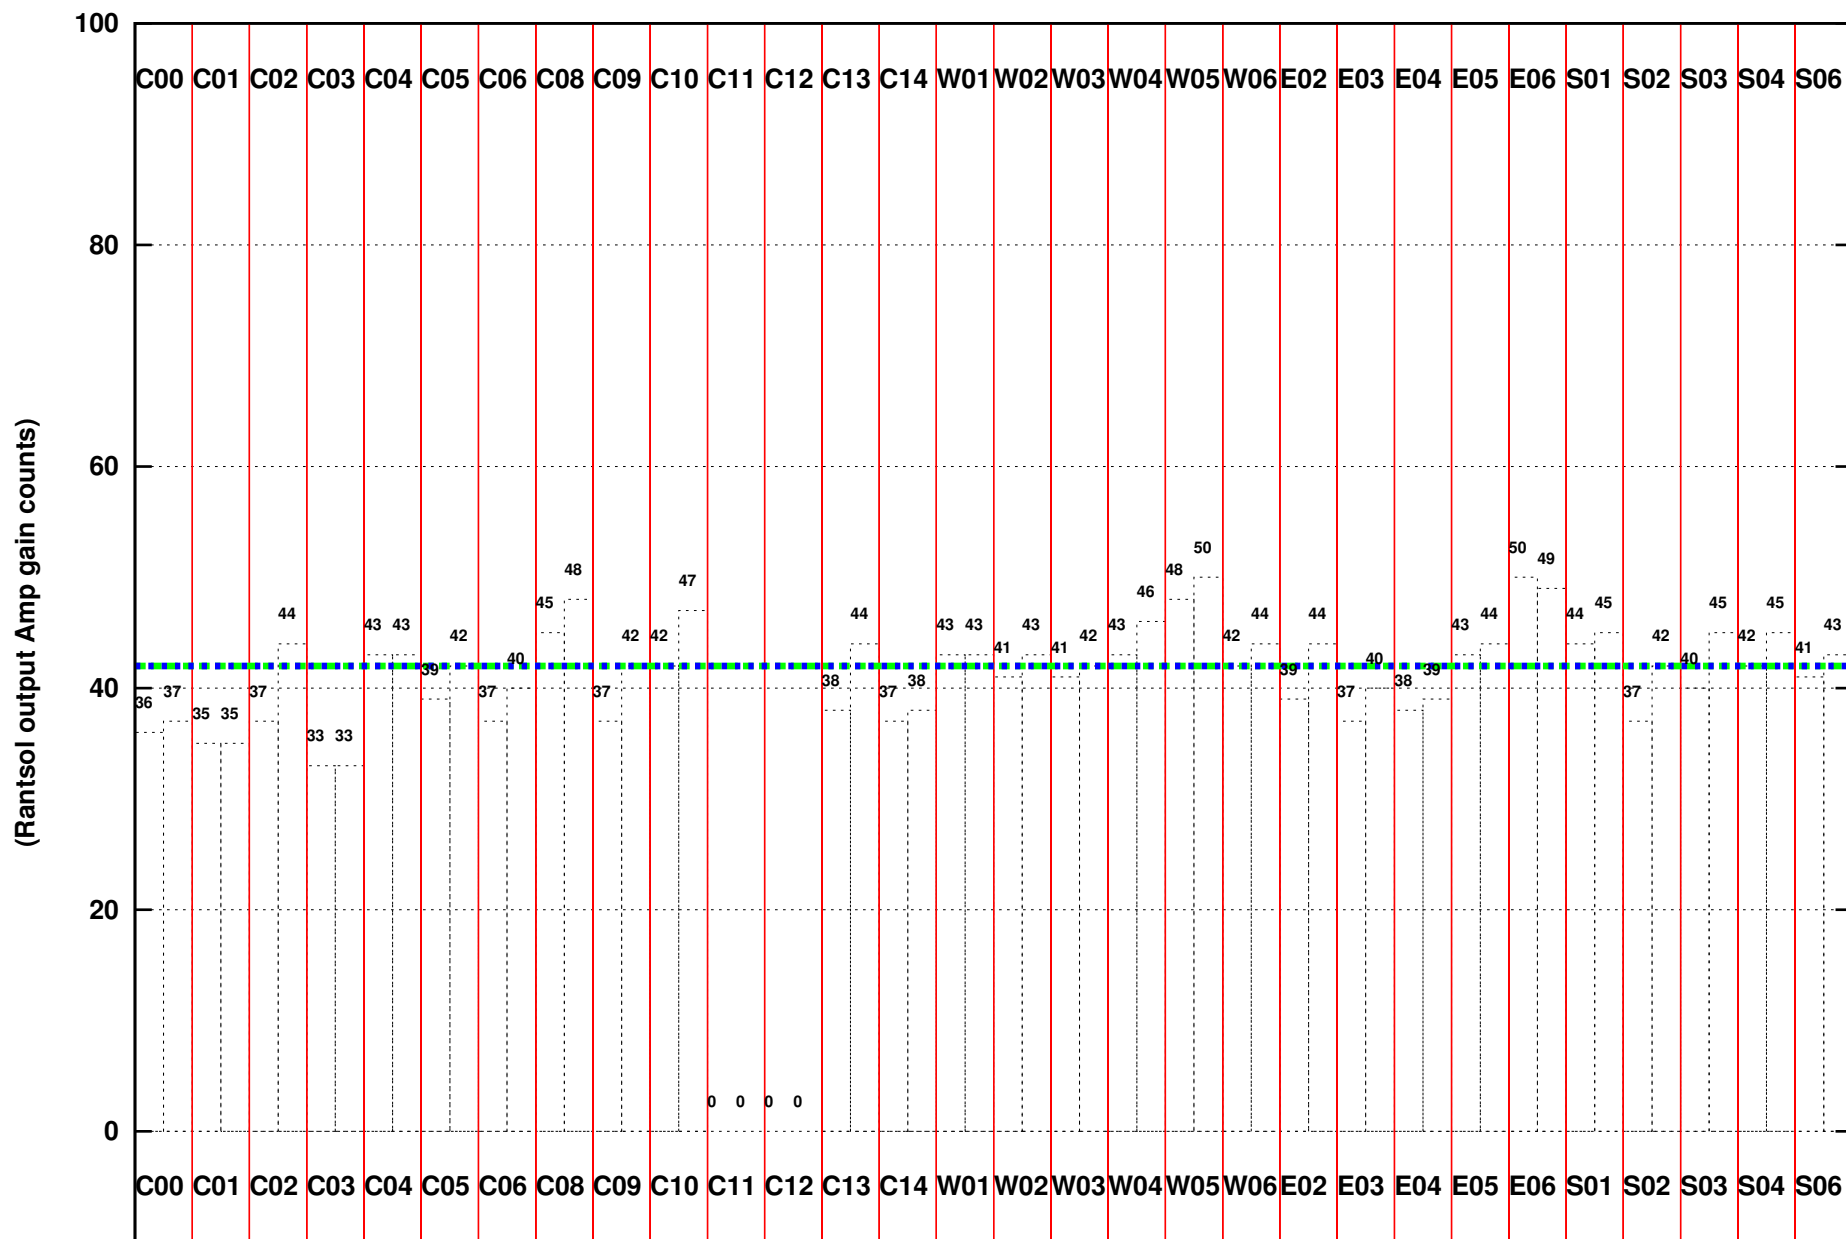

FRINGE STATUS (Rf:1421.083,1421.083 MHz., LO1:1350.000,1350.000 MHz., LO4/5:128.917,176.083 MHz.)

( File:/gsbifdata1/21jun/30\_071\_21jun2016.lta, scan:0, chan:80, Src:3C286, Date:21Jun2016 01:12:14)