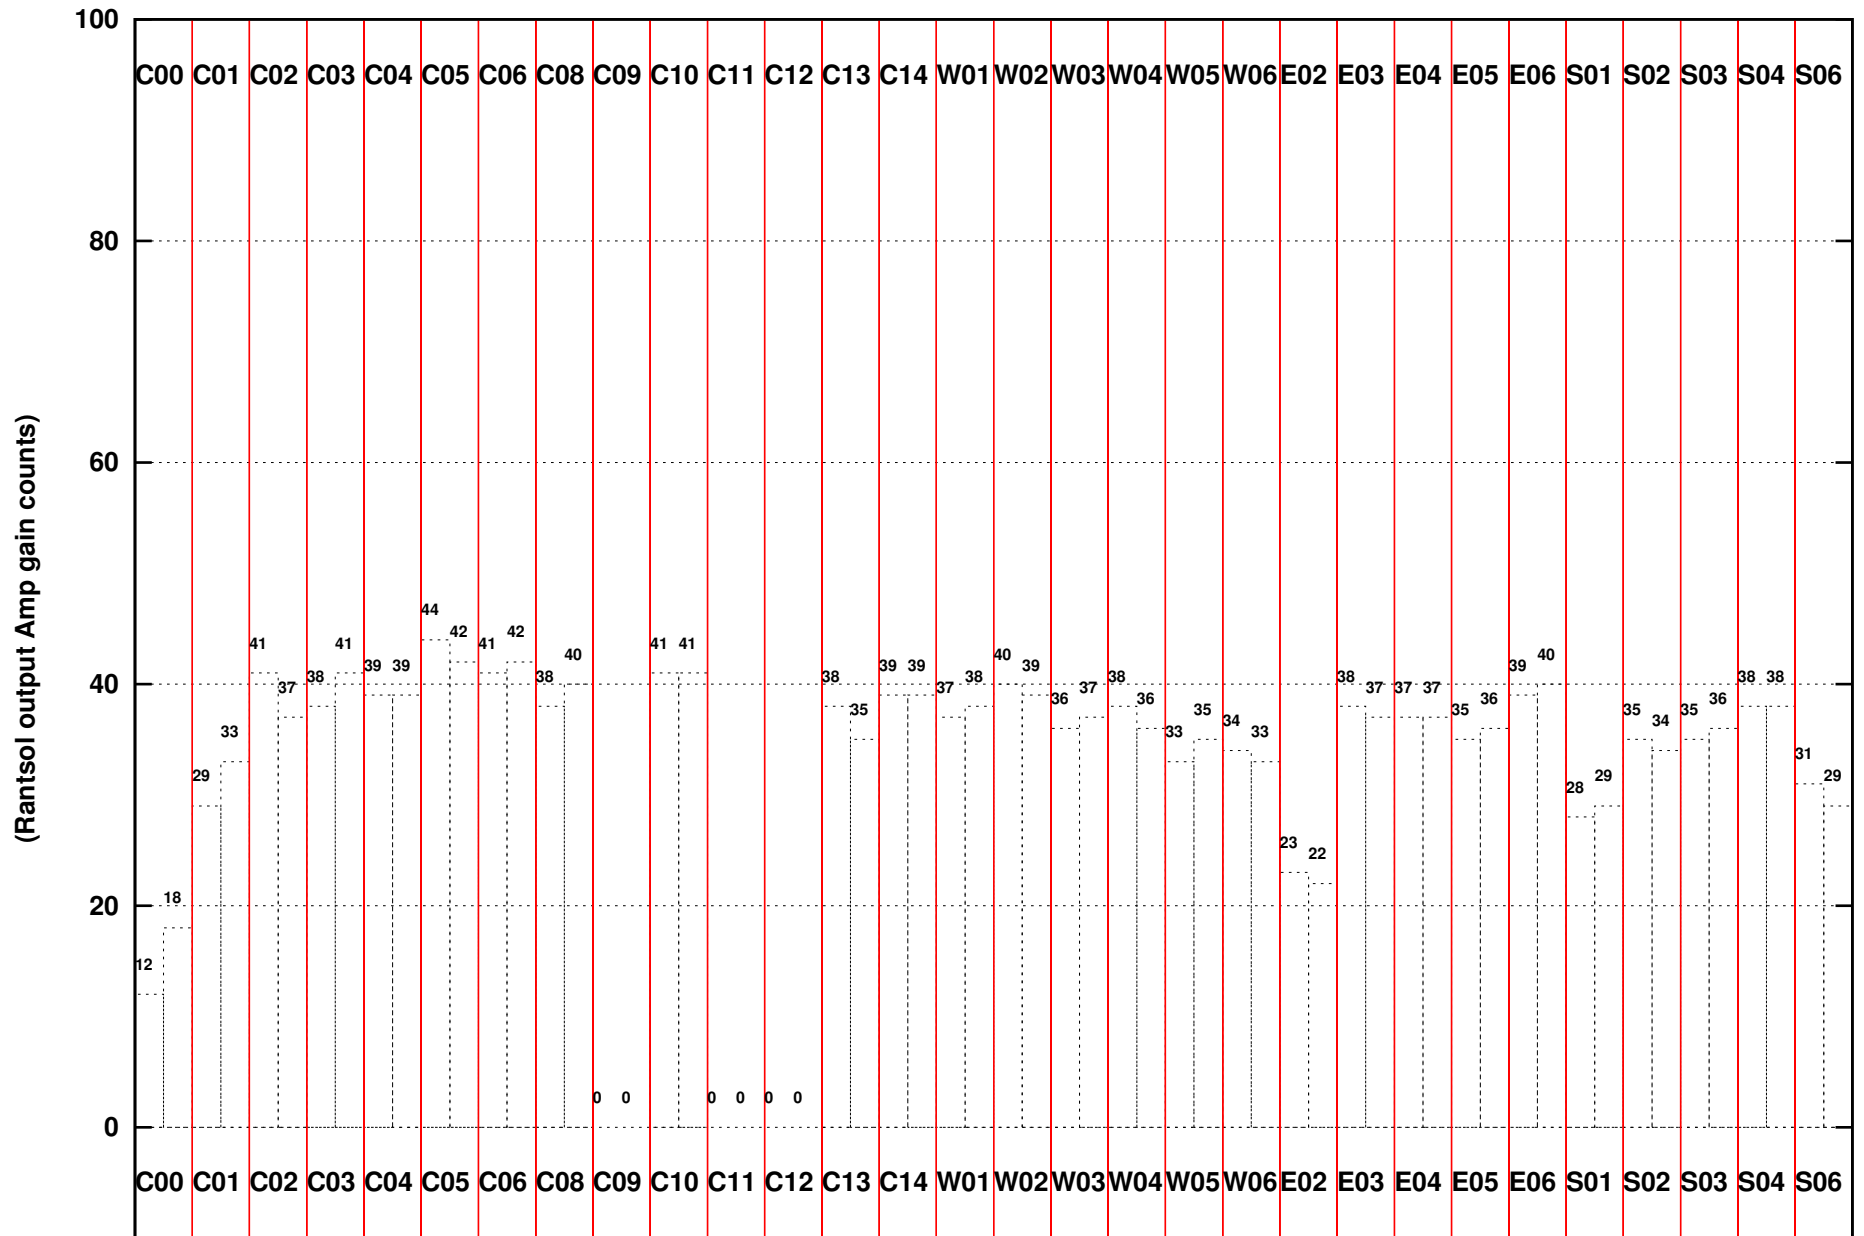

FRINGE STATUS (Rf:306.000,306.000 MHz., LO1:255.000,255.000 MHz., LO4/5:149.000,156.000 MHz.)

( File:/gsbifrddata/25jun/30\_018\_25jun2016.lta, scan:0, chan:80, Src:3C468.1, Date:25Jun2016 02:08:58)