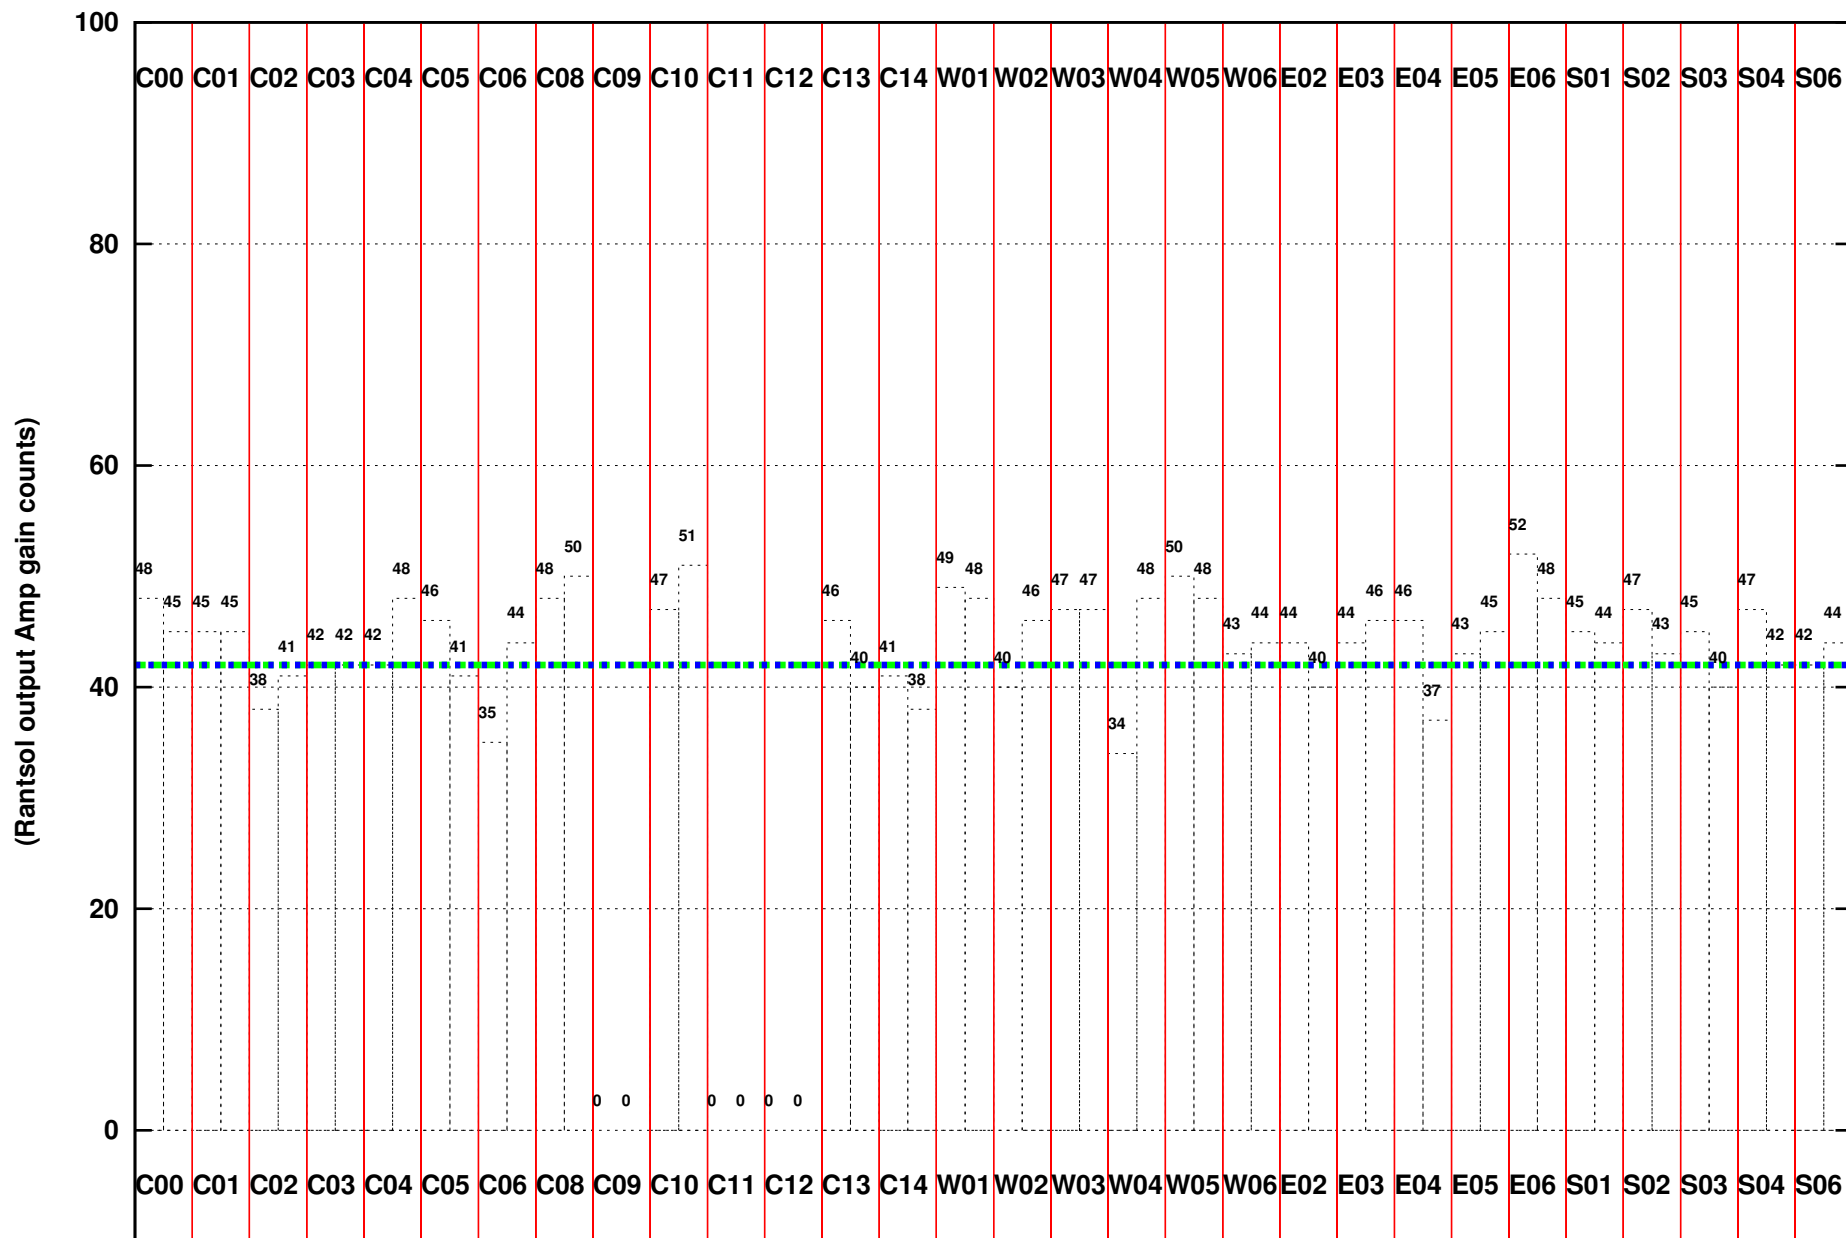

FRINGE STATUS (Rf:1309.737,1309.737 MHz., LO1:1235.000,1235.000 MHz., LO4/5:125.263,179.737 MHz.)

(File:/gsbifrddata/26jun/30_021_26jun2016.lta, scan:0, chan:80, Src:3C147, Date:26Jun2016 12:57:08)