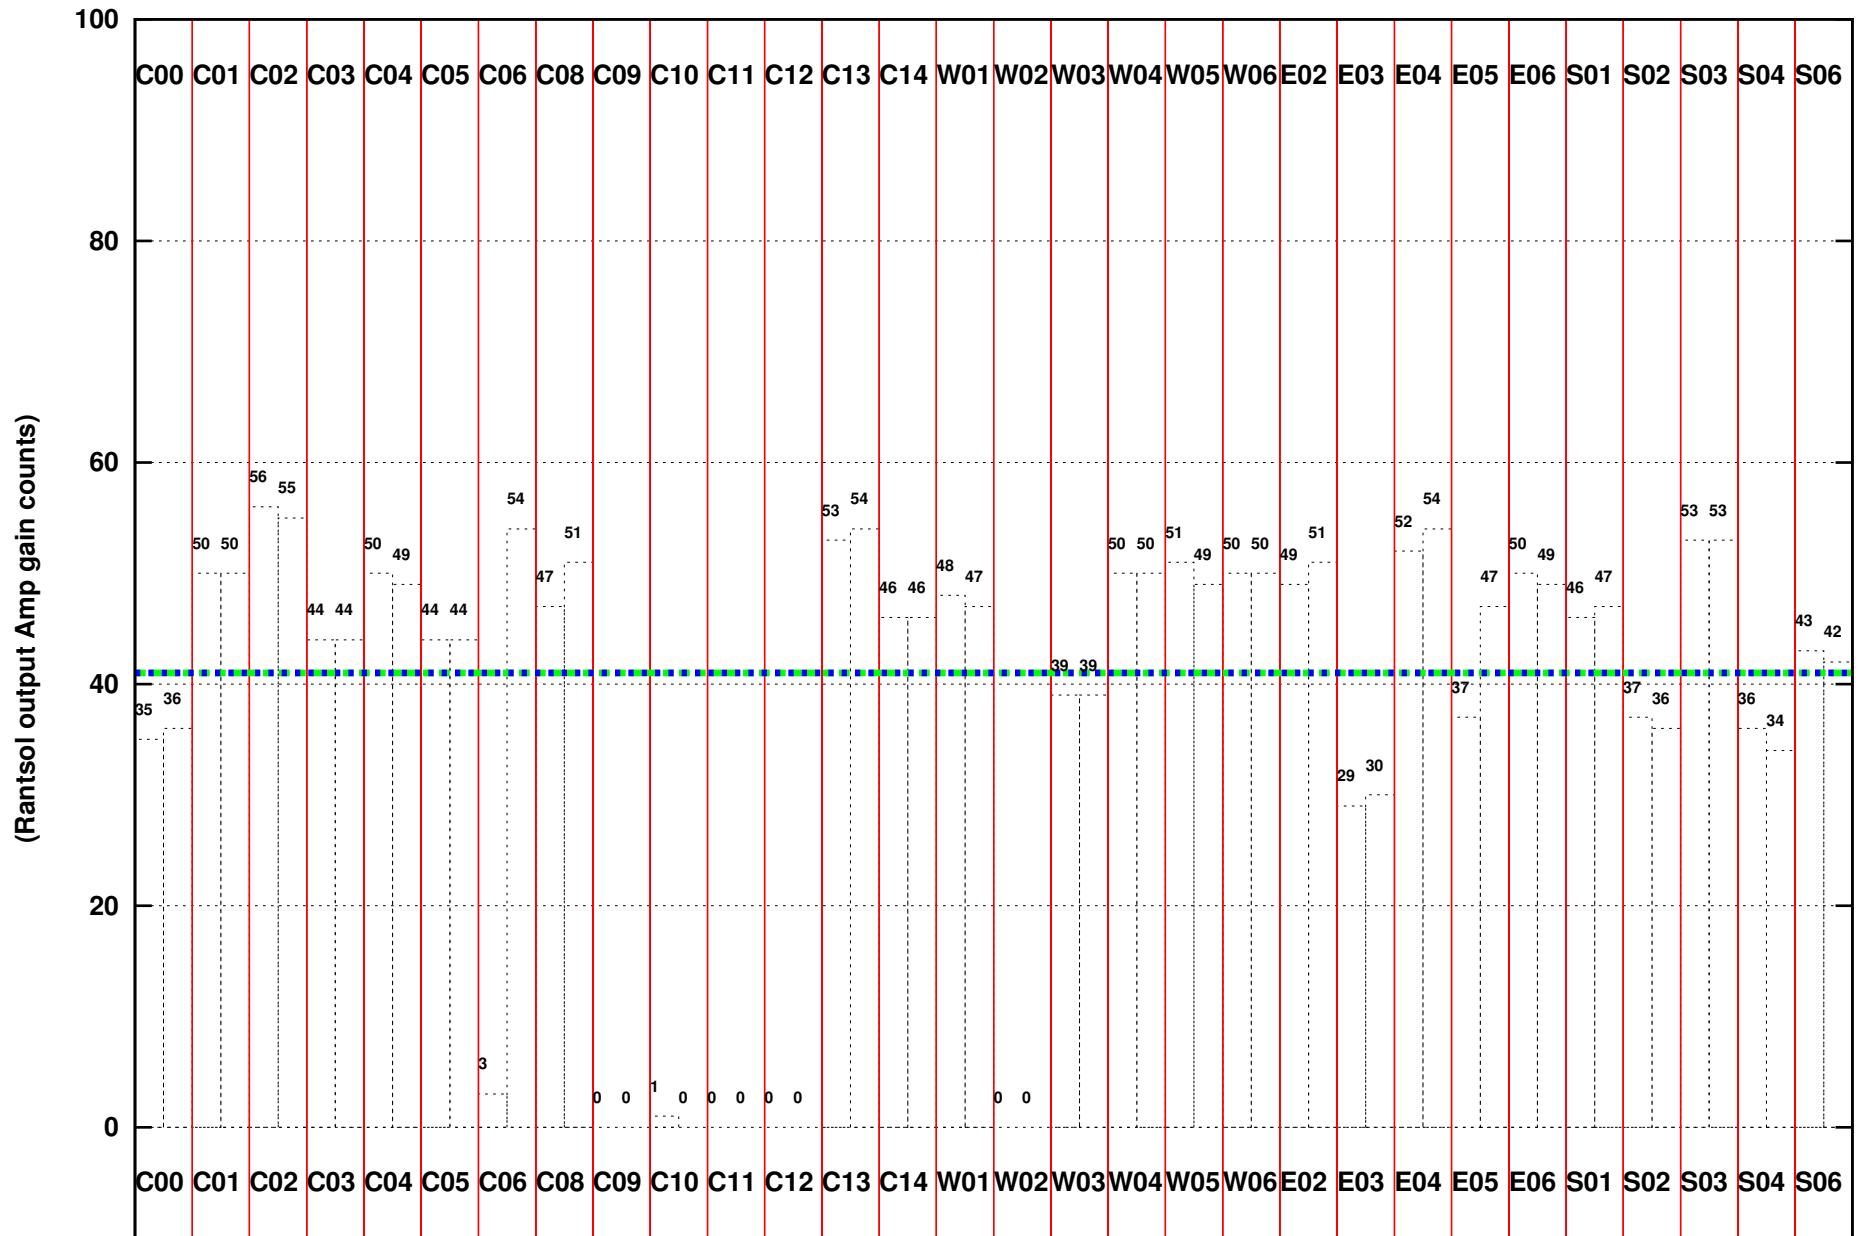

FRINGE STATUS (Rf:591.000,591.000 MHz., LO1:540.000,540.000 MHz., LO4/5:149.000,156.000 MHz.)

(File:/gsbifrdta1/29jun/30_005_29jun2016.lta, scan:0, chan:80, Src:3C48, Date:29Jun2016 03:57:02)