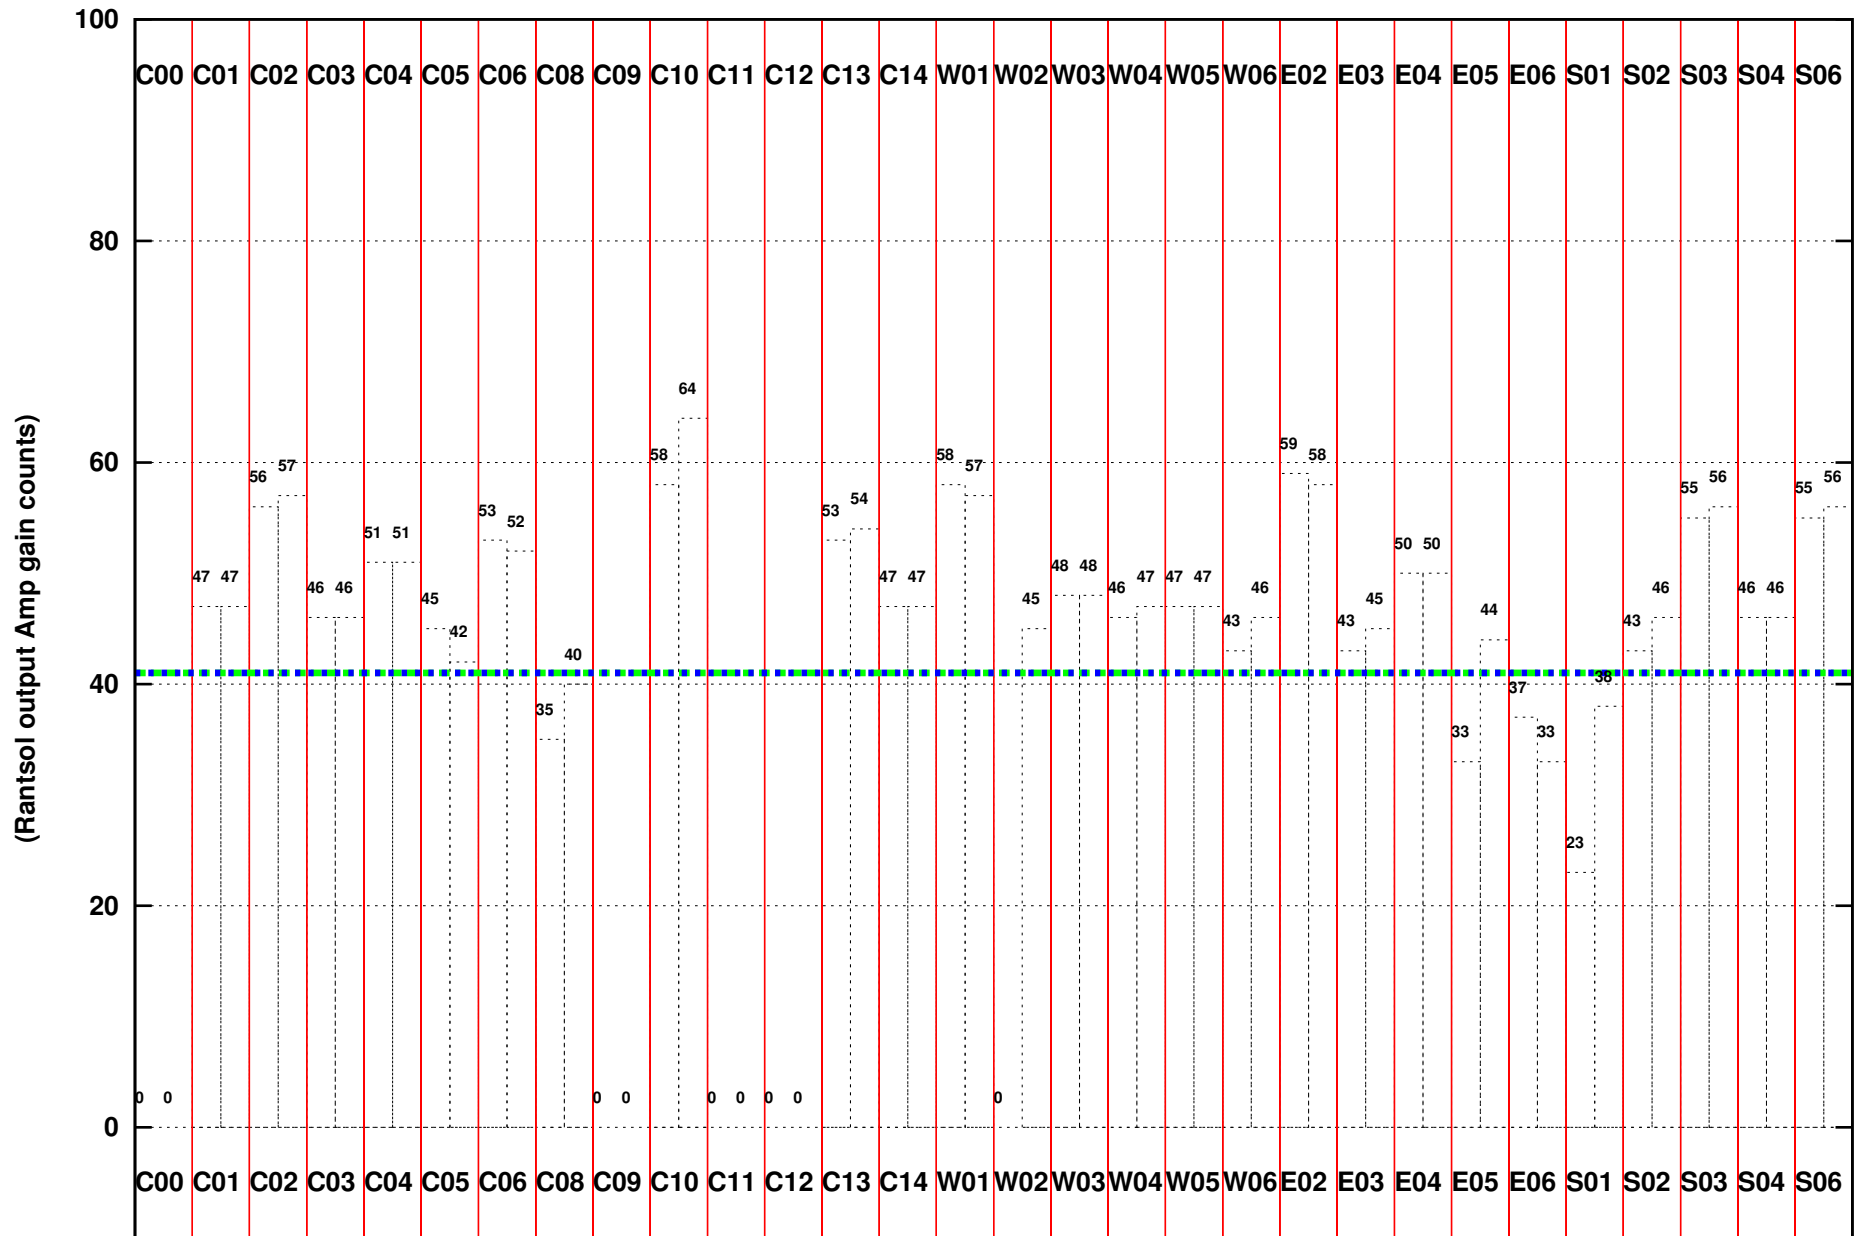

FRINGE STATUS (Rf:591.000,591.000 MHz., LO1:540.000,540.000 MHz., LO4/5:149.000,156.000 MHz.)

(File:/gsbifrdta/30jun/30_082_30jun2016.lta, scan:0, chan:80, Src:3C286, Date:30Jun2016 18:02:00)