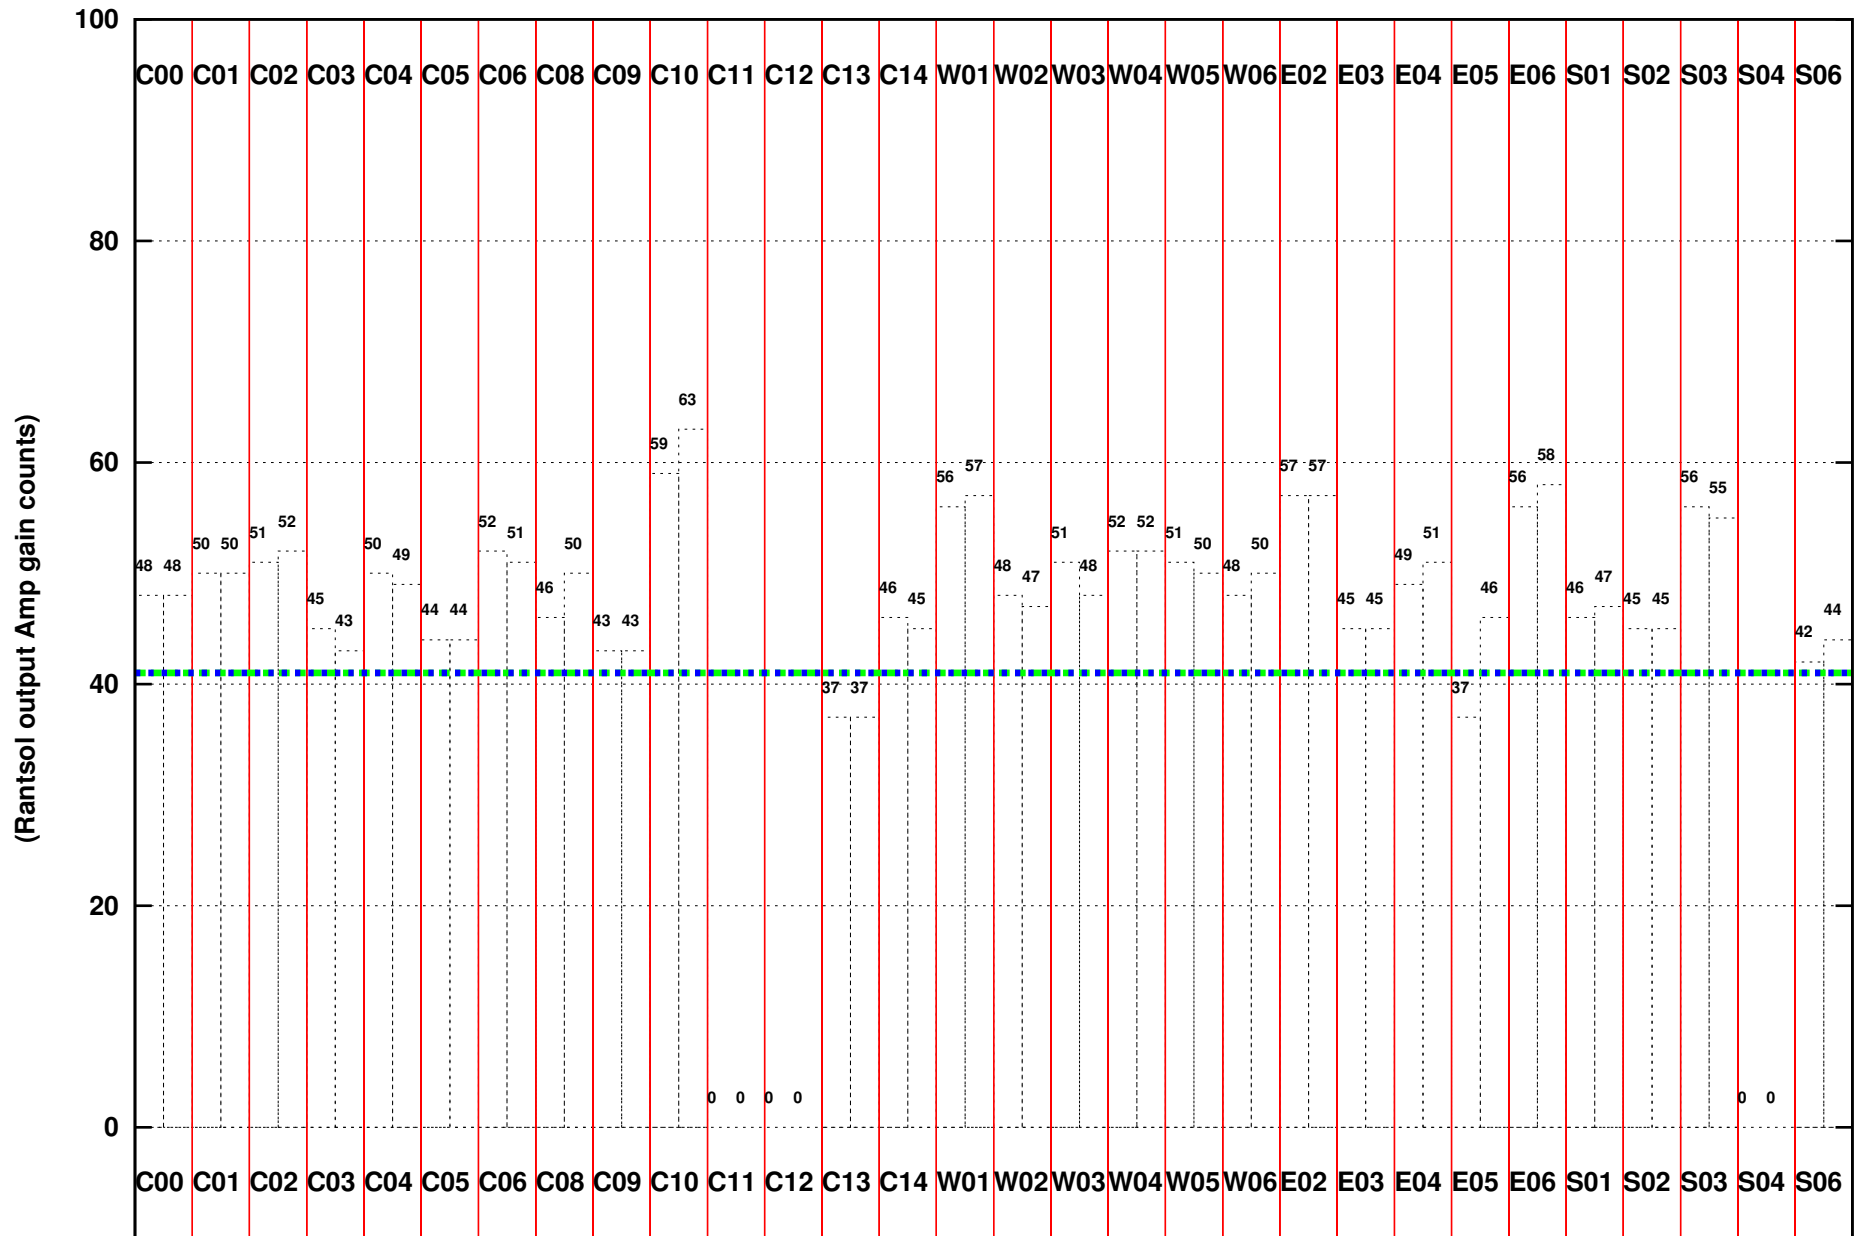

FRINGE STATUS (Rf:591.000,591.000 MHz., LO1:540.000,540.000 MHz., LO4/5:149.000,156.000 MHz.)

( File:/gsbifrddata1/23jul/30\_005\_23jul2016.lta, scan:0, chan:80, Src:3C48, Date:23Jul2016 05:02:16)