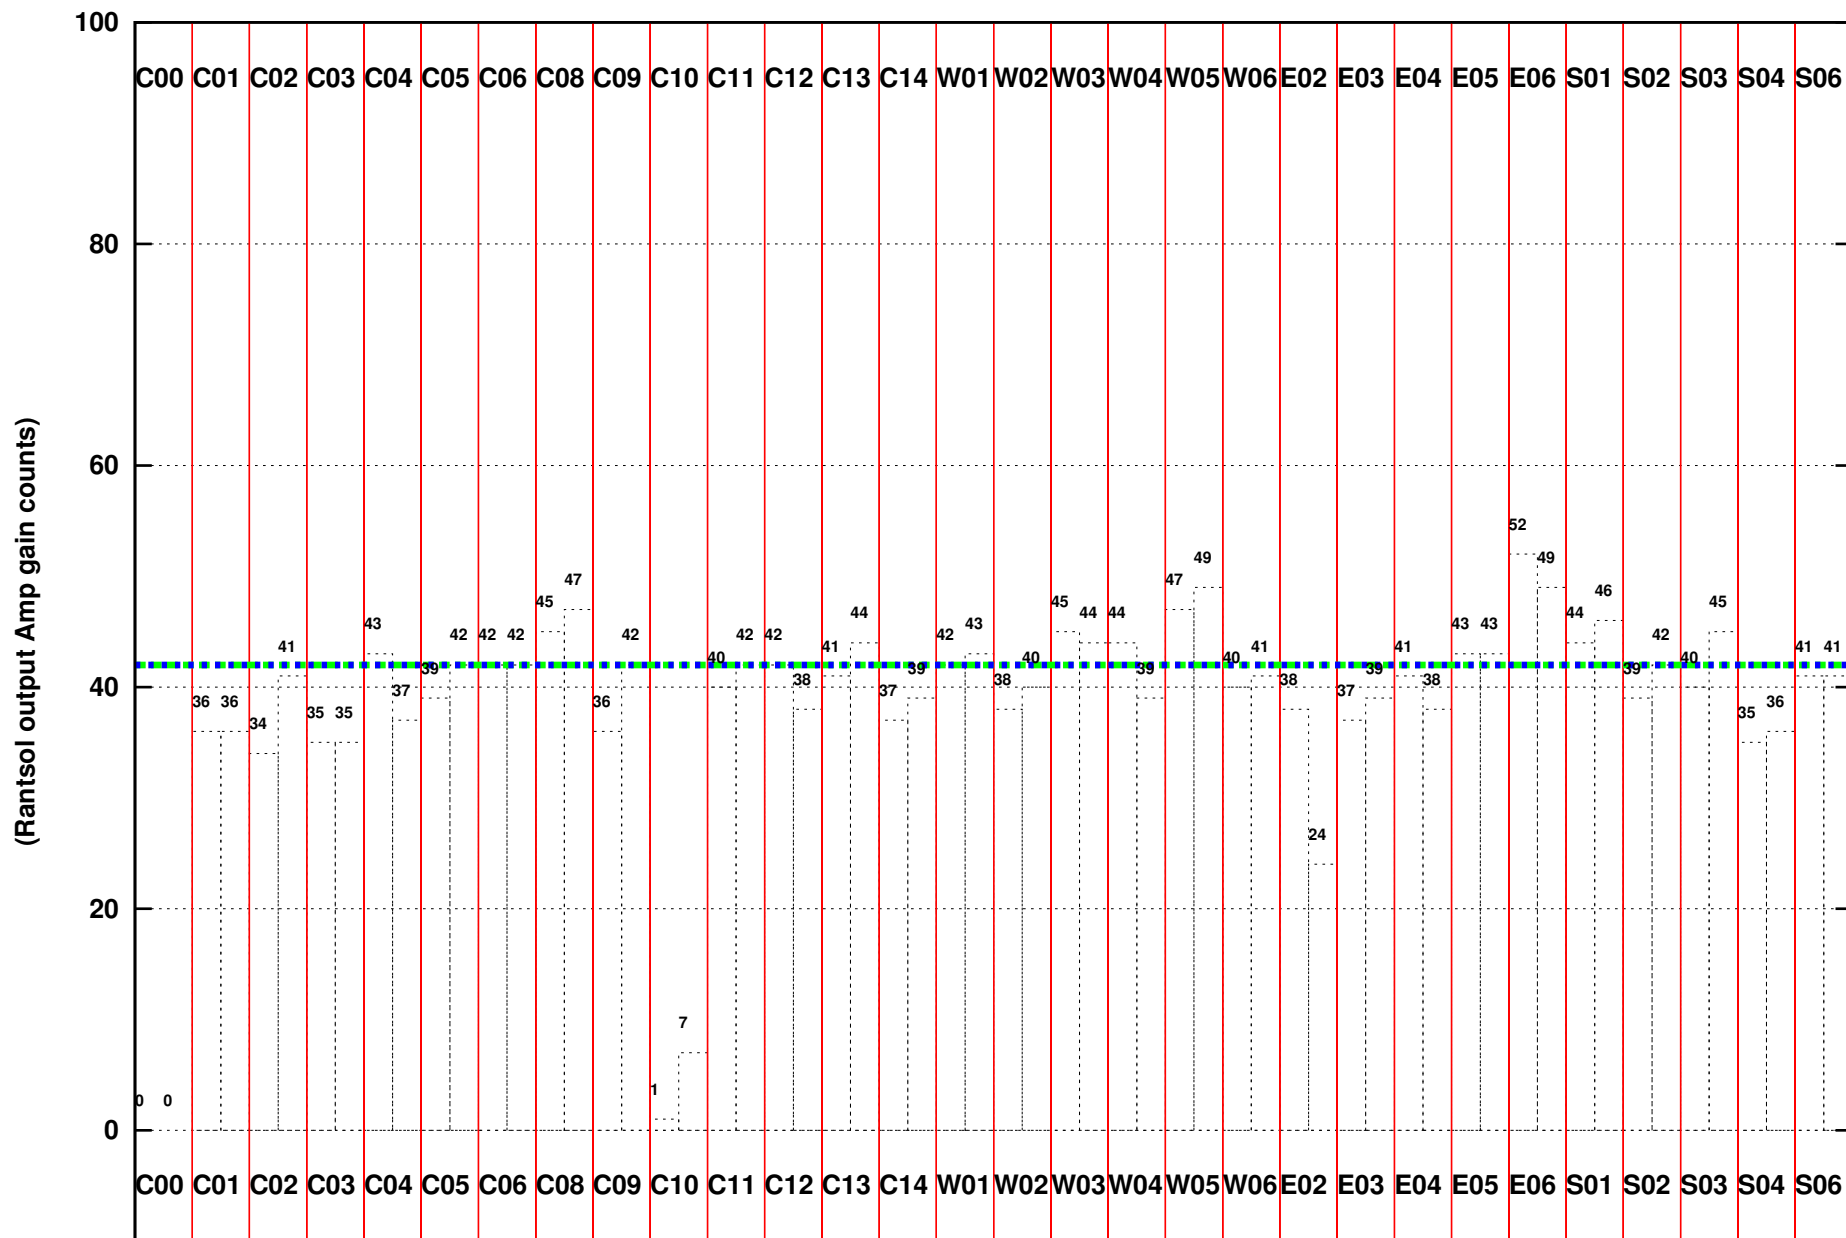

FRINGE STATUS (Rf:1421.883,1421.883 MHz., LO1:1350.000,1350.000 MHz., LO4/5:128.117,176.883 MHz.)

( File:/gsbifrddata1/06aug/30\_071\_06aug2016.lta, scan:0, chan:256, Src:3C48, Date:06Aug2016 01:07:00)