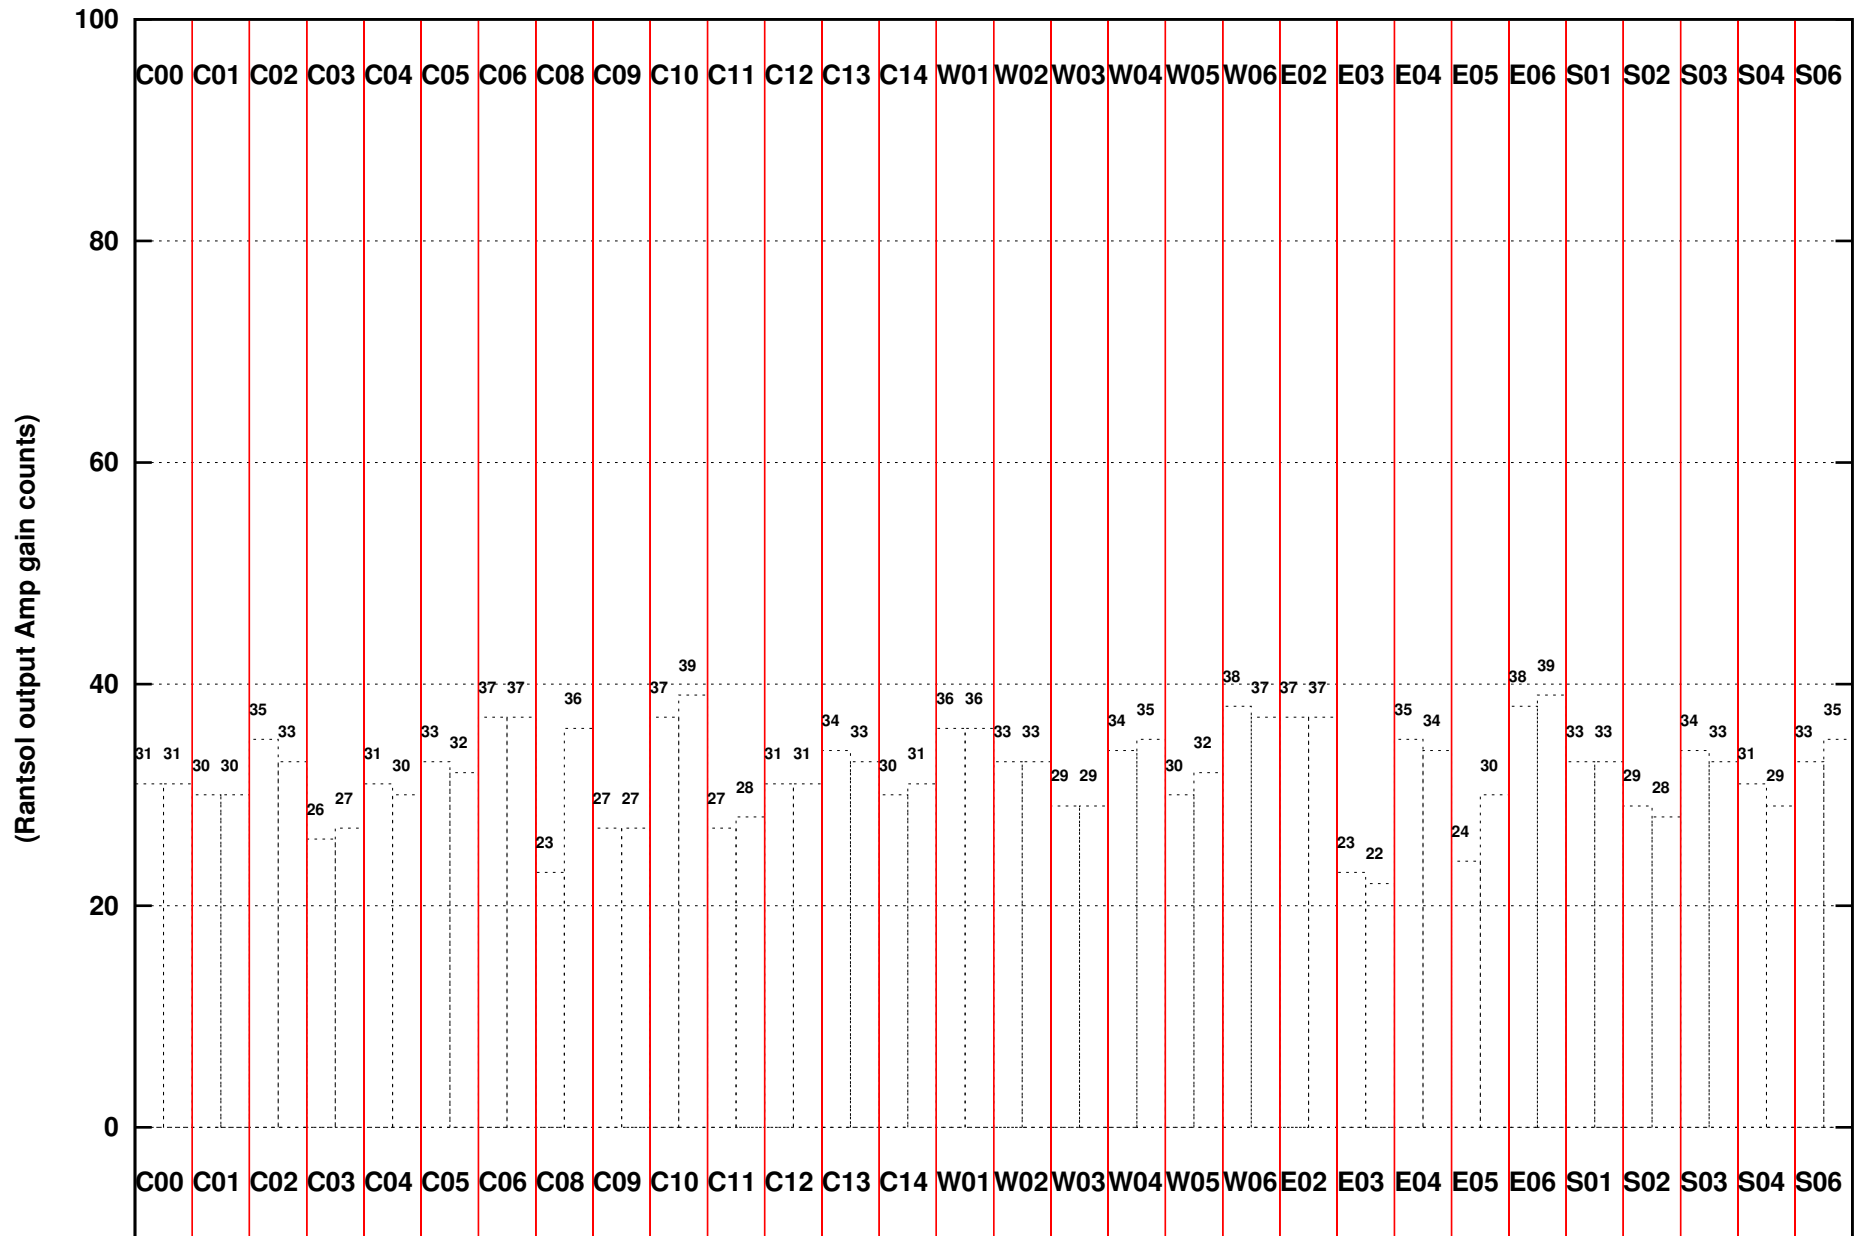

FRINGE STATUS (Rf:591.000,591.000 MHz., LO1:540.000,540.000 MHz., LO4/5:149.000,156.000 MHz.)

( File:/gsbifrddata/13aug/30\_036\_13aug2016\_2s.lta, scan:0, chan:256, Src:1154-350, Date:13Aug2016 16:11:48)