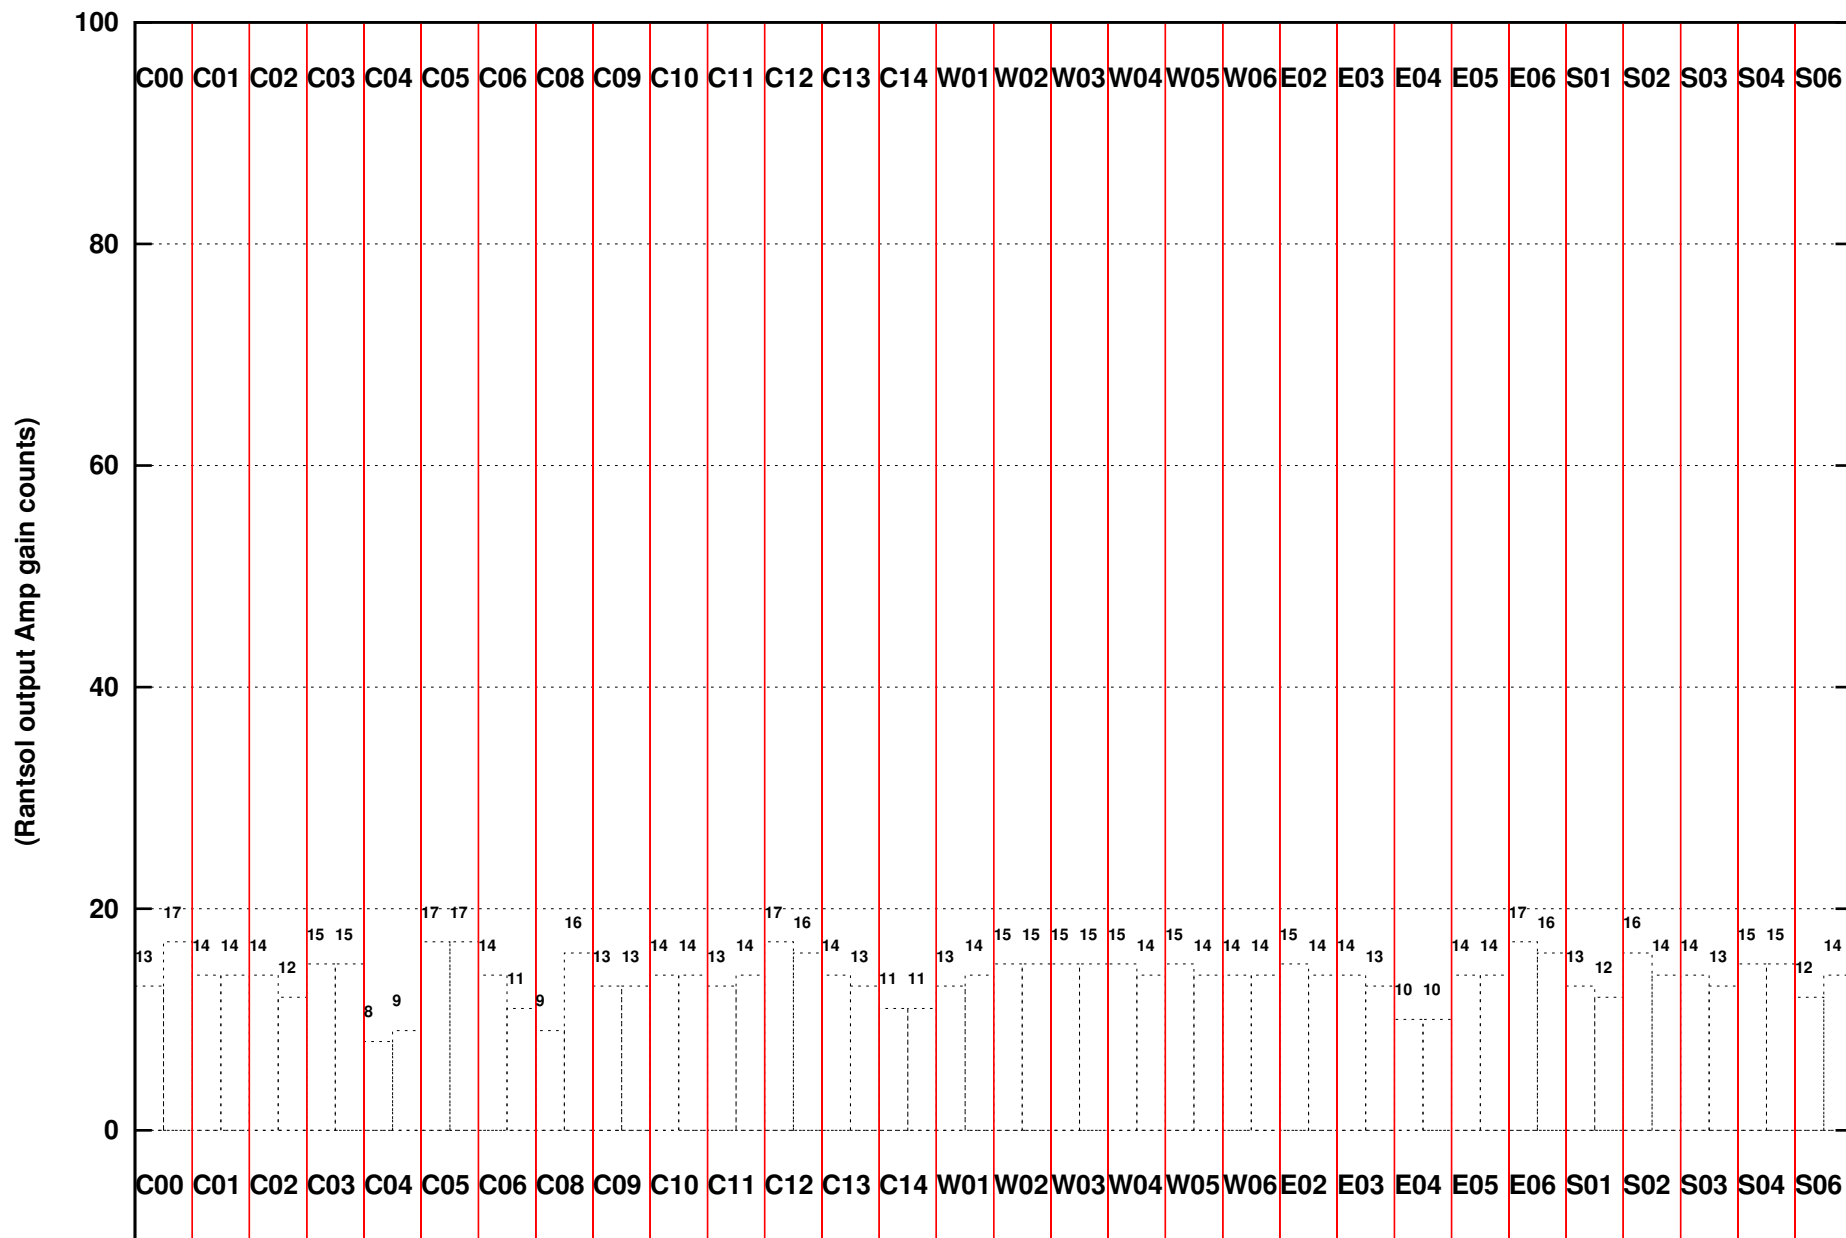

FRINGE STATUS (Rf:306.000,306.000 MHz., LO1:255.000,255.000 MHz., LO4/5:149.000,156.000 MHz.)

( File:/gsbifrddata1/18aug/30\_037\_18aug16.lta, scan:0, chan:256, Src:0240-231, Date:19Aug2016 05:31:22)