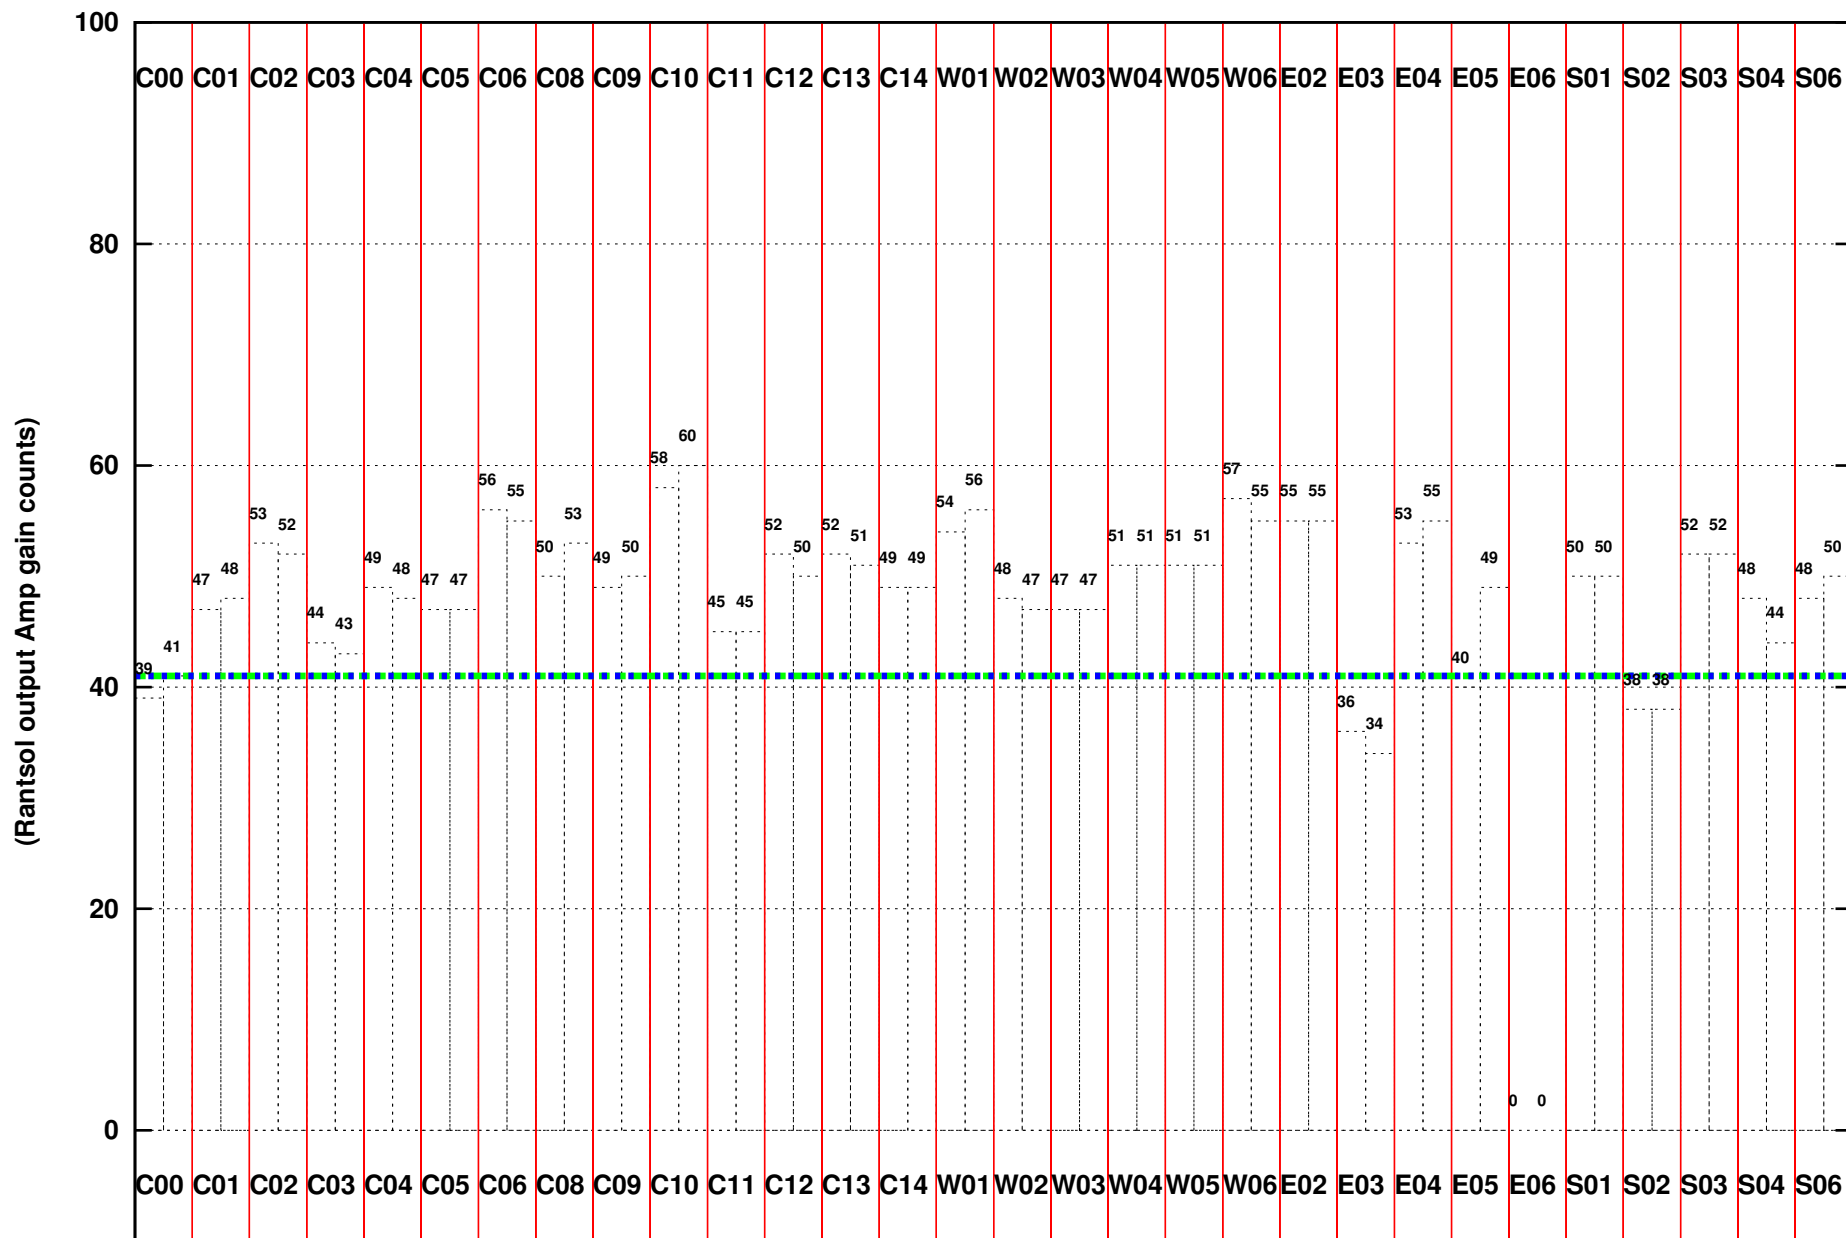

FRINGE STATUS (Rf:591.000,591.000 MHz., LO1:540.000,540.000 MHz., LO4/5:149.000,156.000 MHz.)

( File:/gsbifrddata1/22aug/30\_027\_22aug2016.lta, scan:0, chan:128, Src:3C48, Date:22Aug2016 00:07:04)