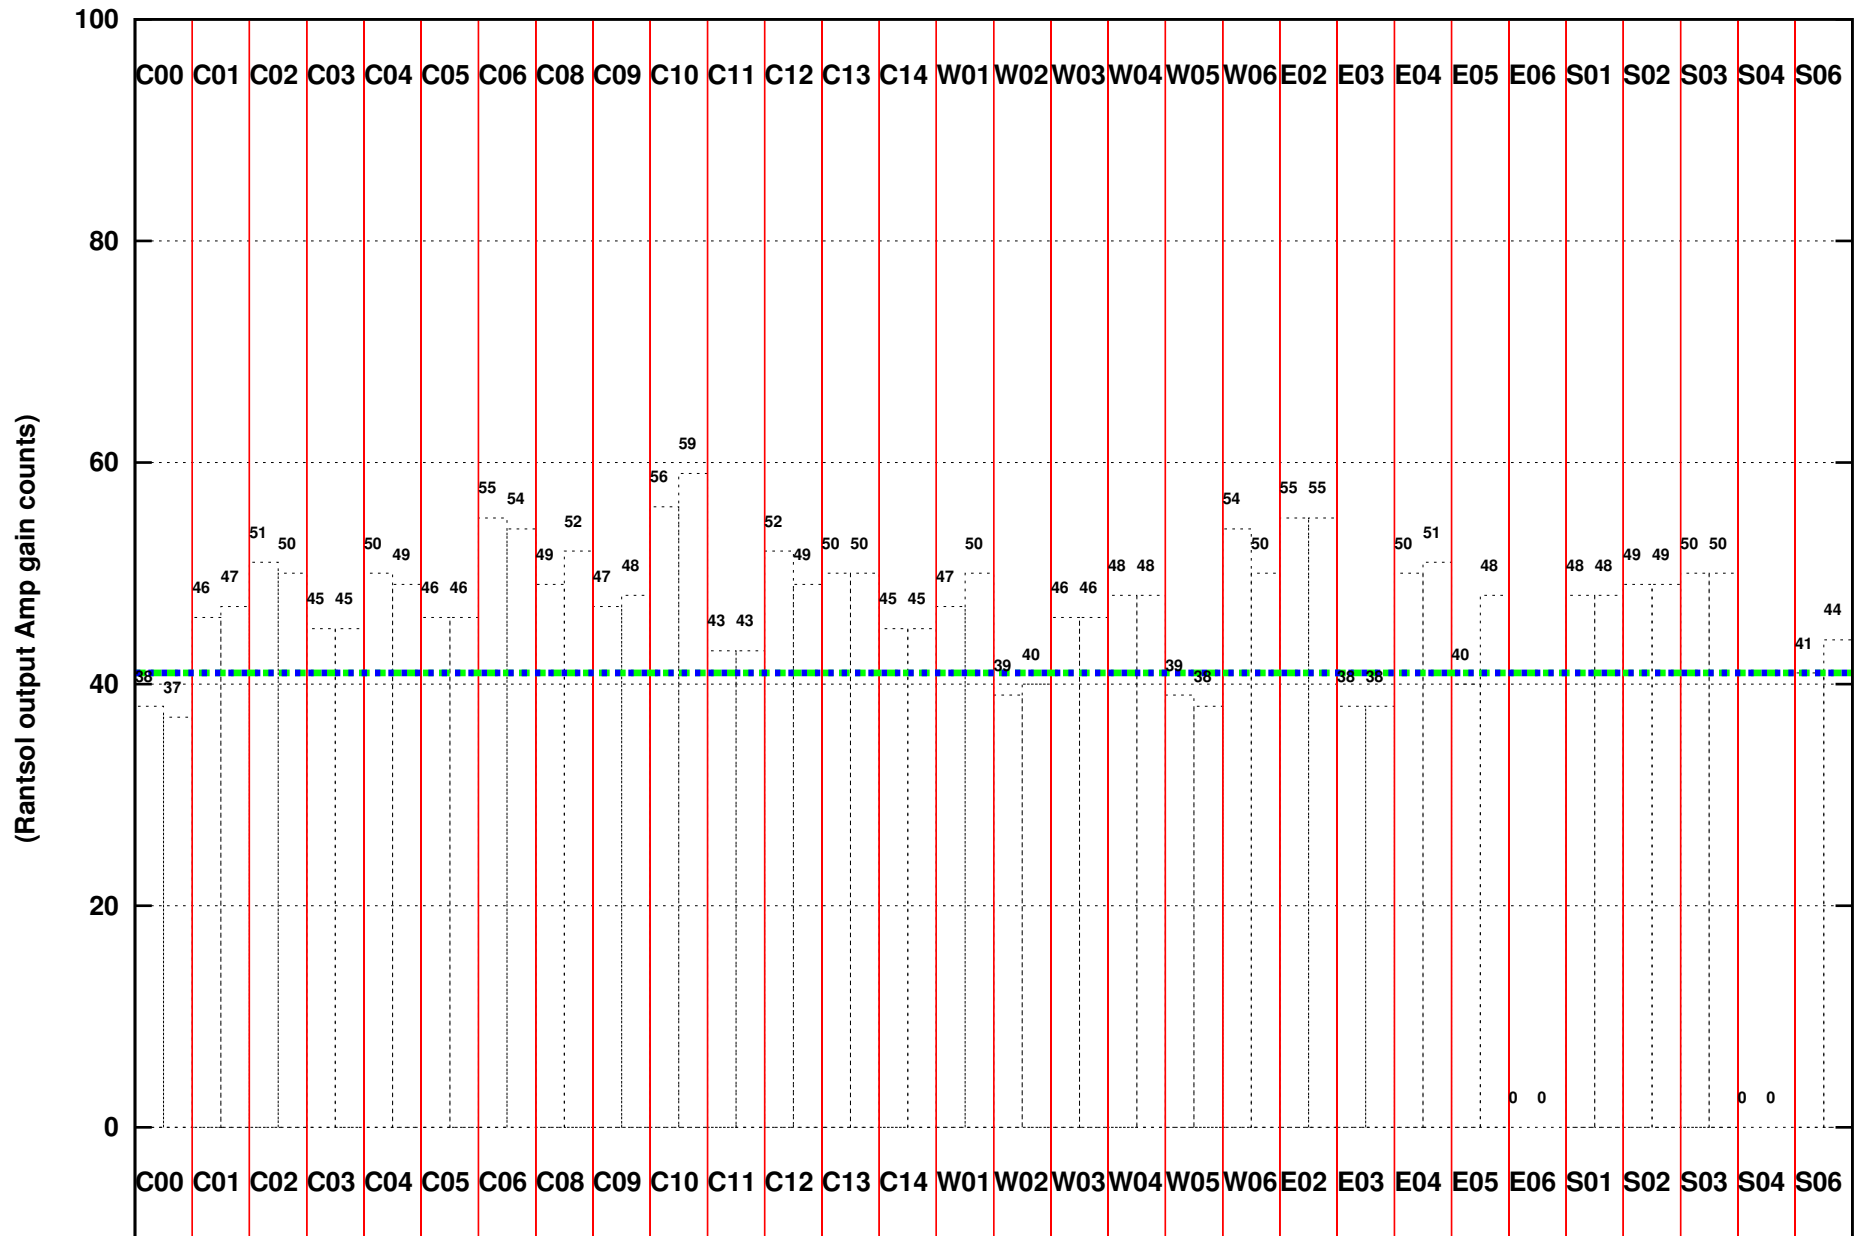

FRINGE STATUS (Rf:591.000,591.000 MHz., LO1:540.000,540.000 MHz., LO4/5:149.000,156.000 MHz.)

( File:/gsbifrddata/22aug/30\_027\_22aug2016.lta, scan:0, chan:128, Src:3C48, Date:22Aug2016 23:04:23)