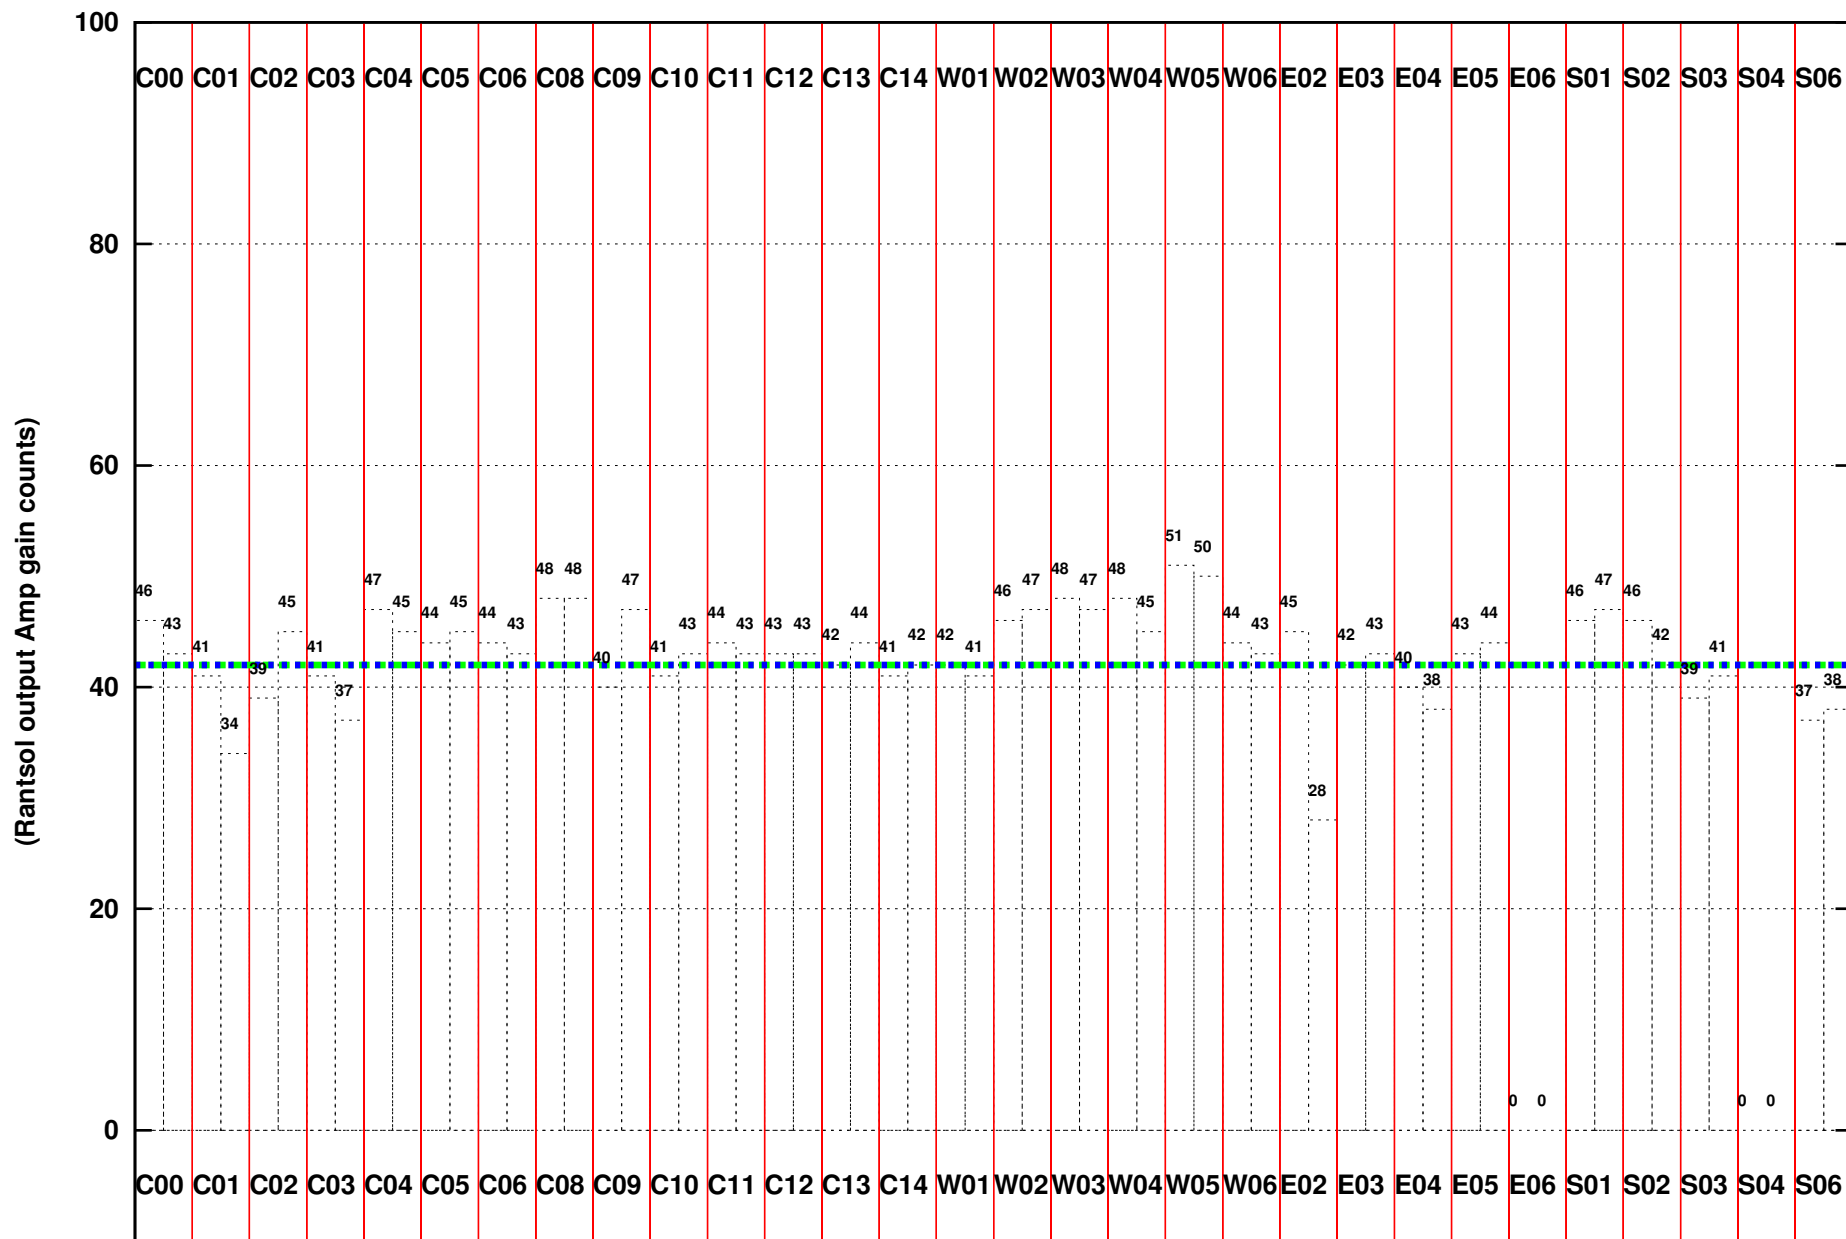

FRINGE STATUS (Rf:1382.000,1382.000 MHz., LO1:1320.000,1320.000 MHz., LO4/5:138.000,167.000 MHz.)

( File:/gsbifrddata1/23aug/30\_087\_23aug2016.lta, scan:0, chan:128, Src:3C147, Date:23Aug2016 05:28:43)