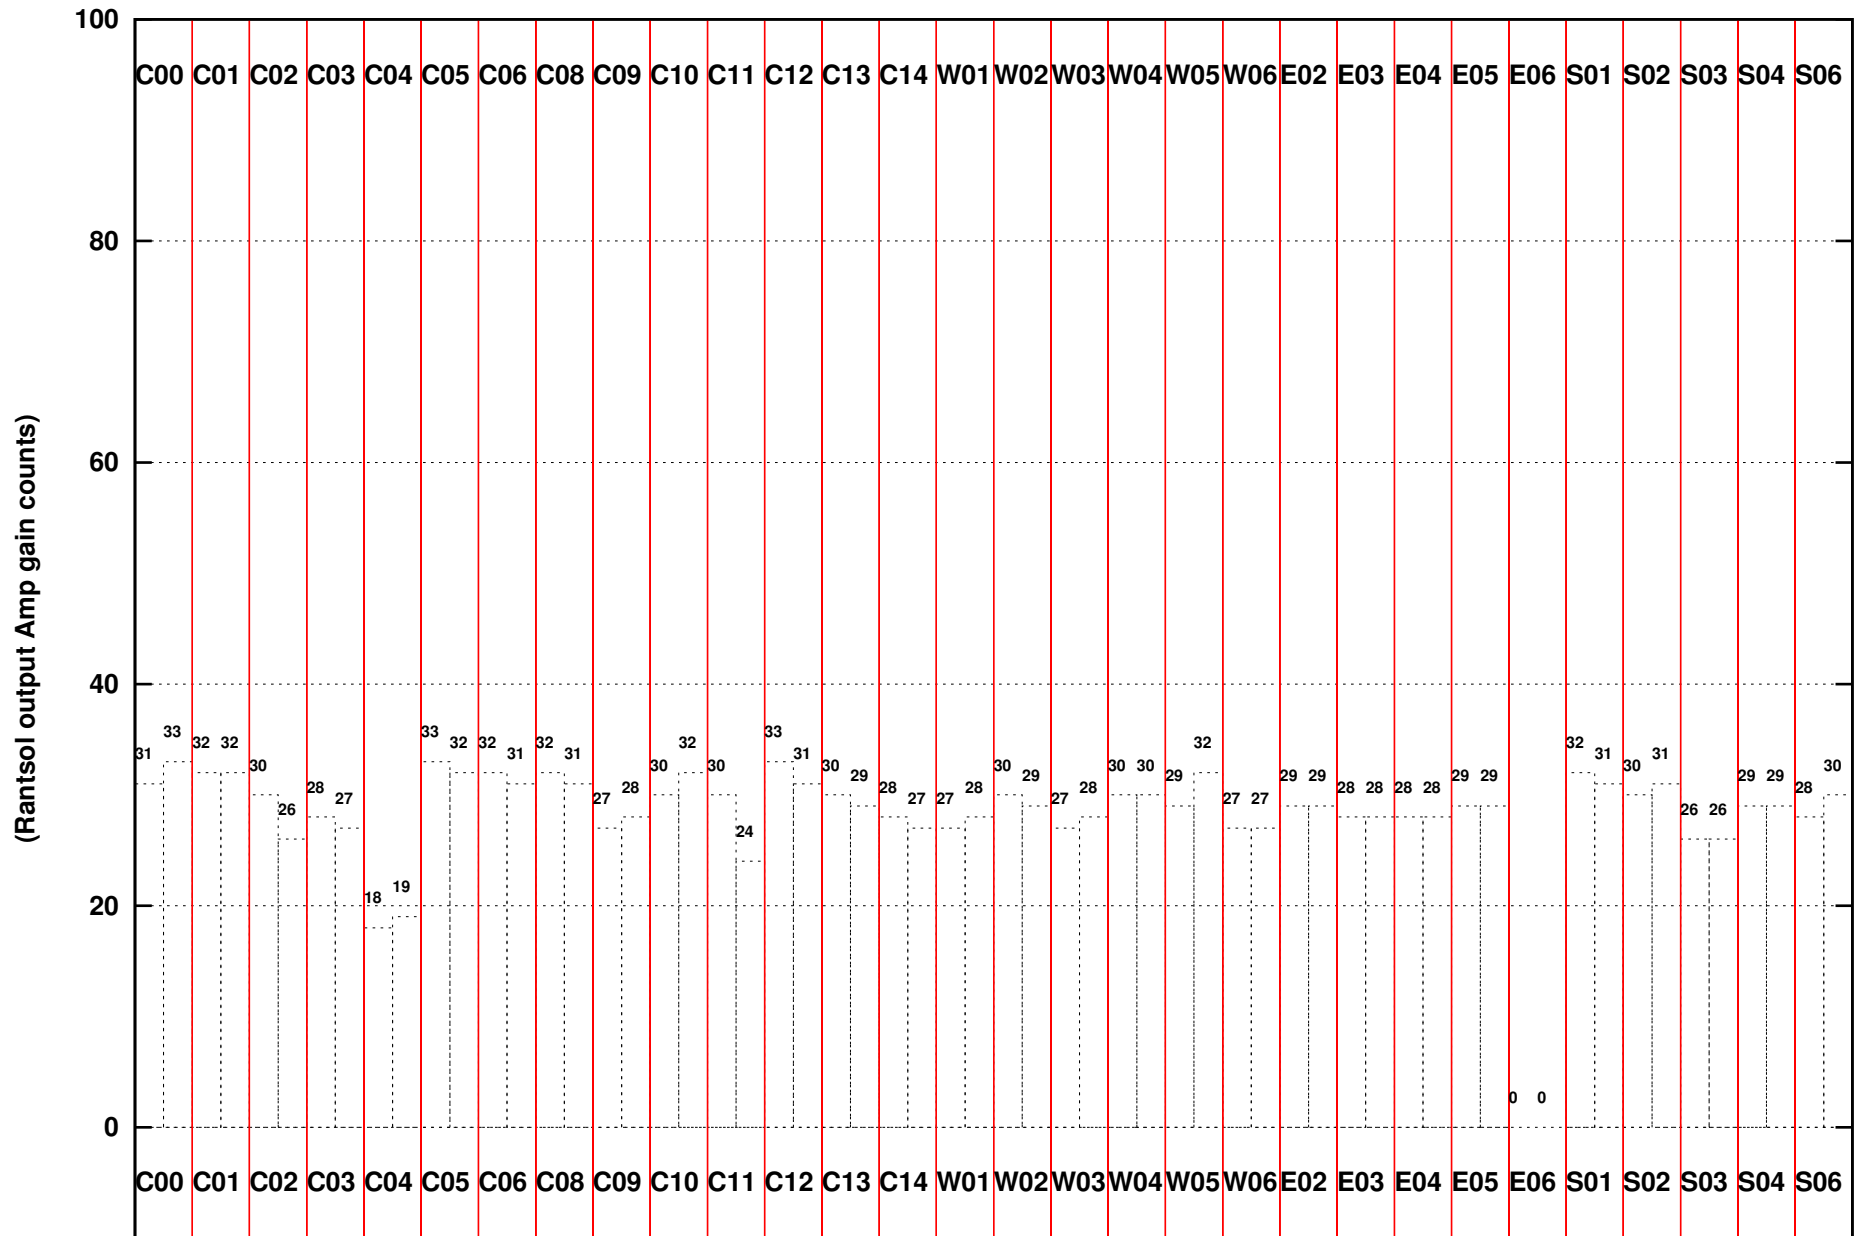

FRINGE STATUS (Rf:306.000,306.000 MHz., LO1:255.000,255.000 MHz., LO4/5:149.000,156.000 MHz.)

(File:/gsbifrdta1/27aug/30_038_27aug2016_2s.lta, scan:0, chan:256, Src:1154-350, Date:27Aug2016 13:15:08)