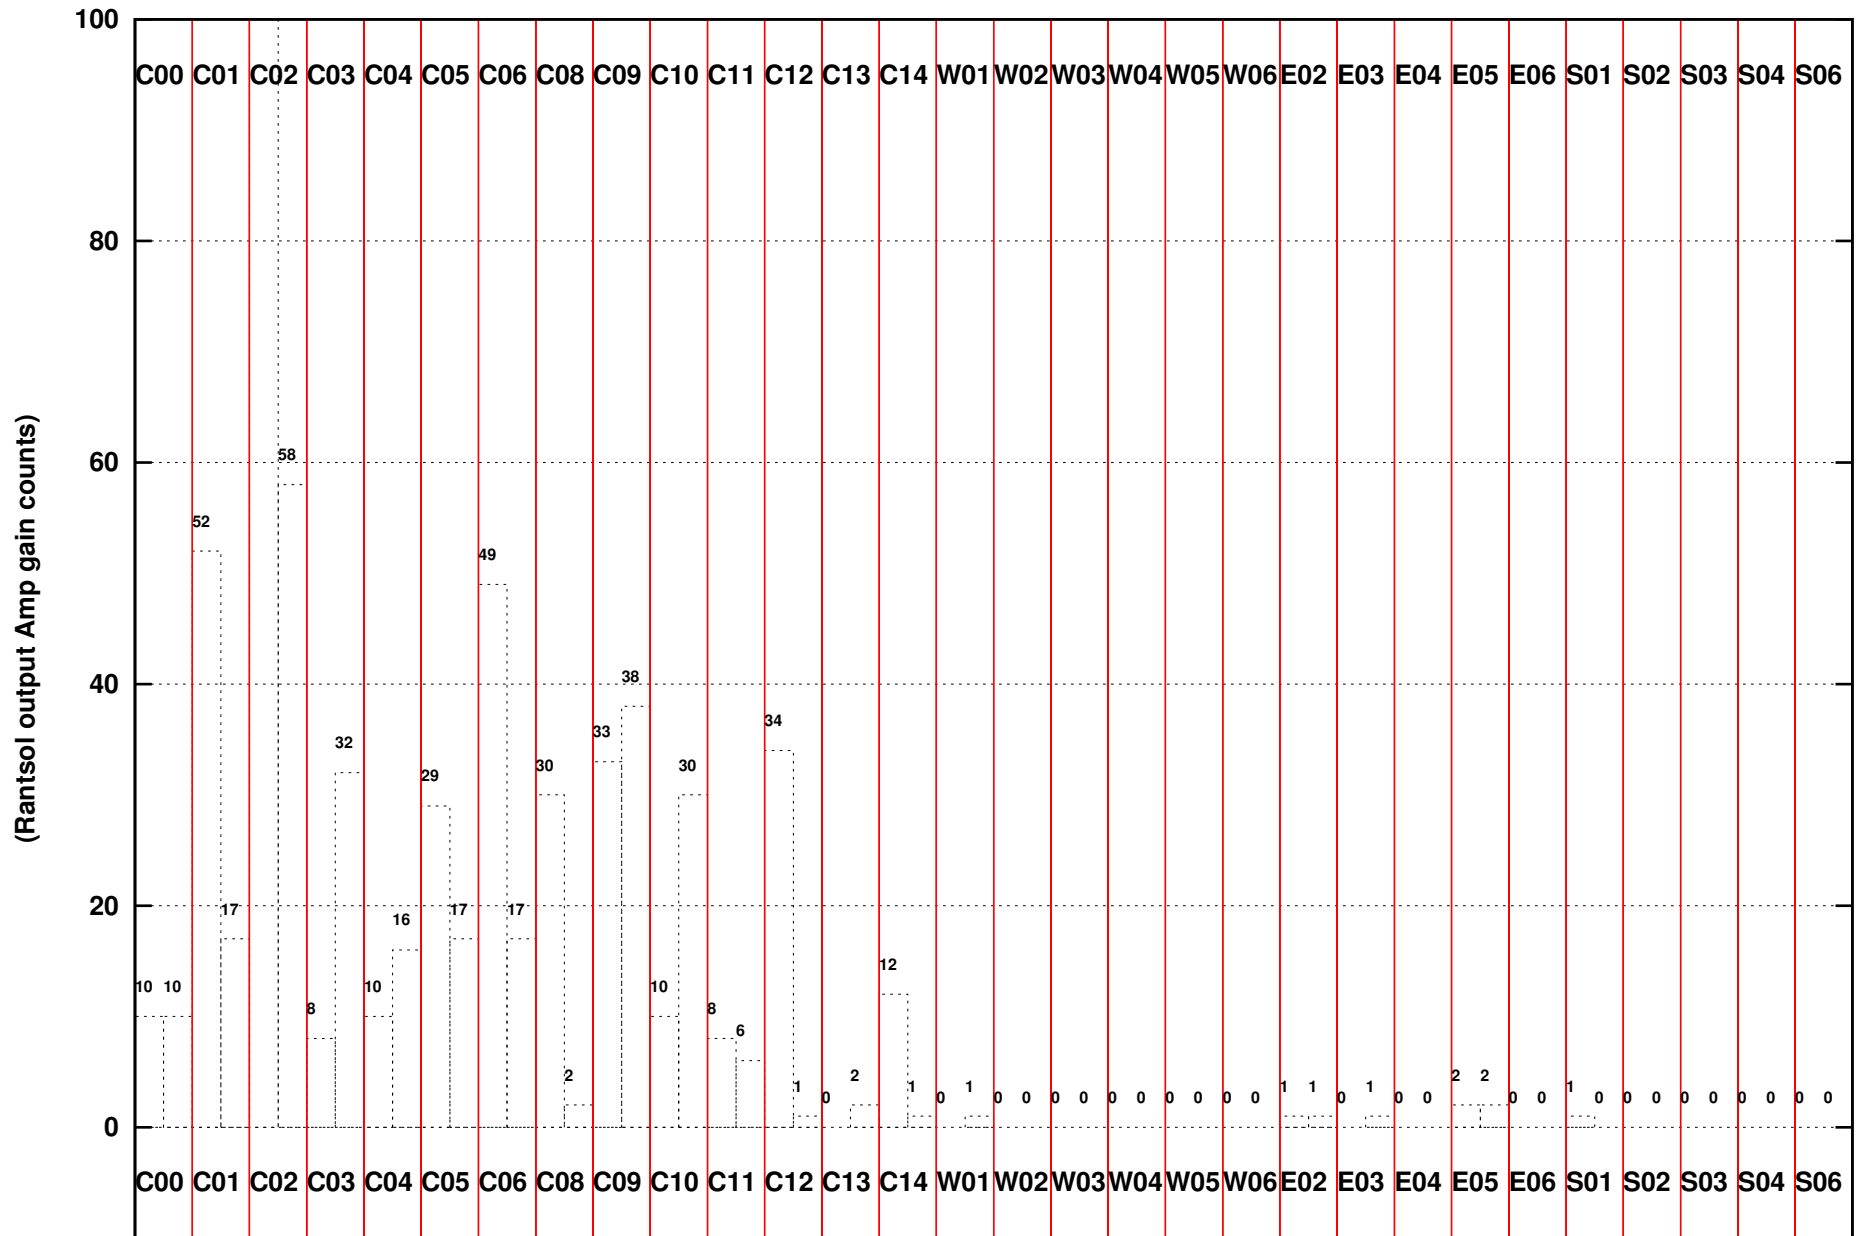

## FRINGE STATUS (Rf:306.000,306.000 MHz., LO1:255.000,255.000 MHz., LO4/5:149.000,156.000 MHz.)

( File:/gsbifrddata1/27aug/30\_013\_27aug2016.lta, scan:0, chan:128, Src:3C286F1, Date:27Aug2016 18:29:46)