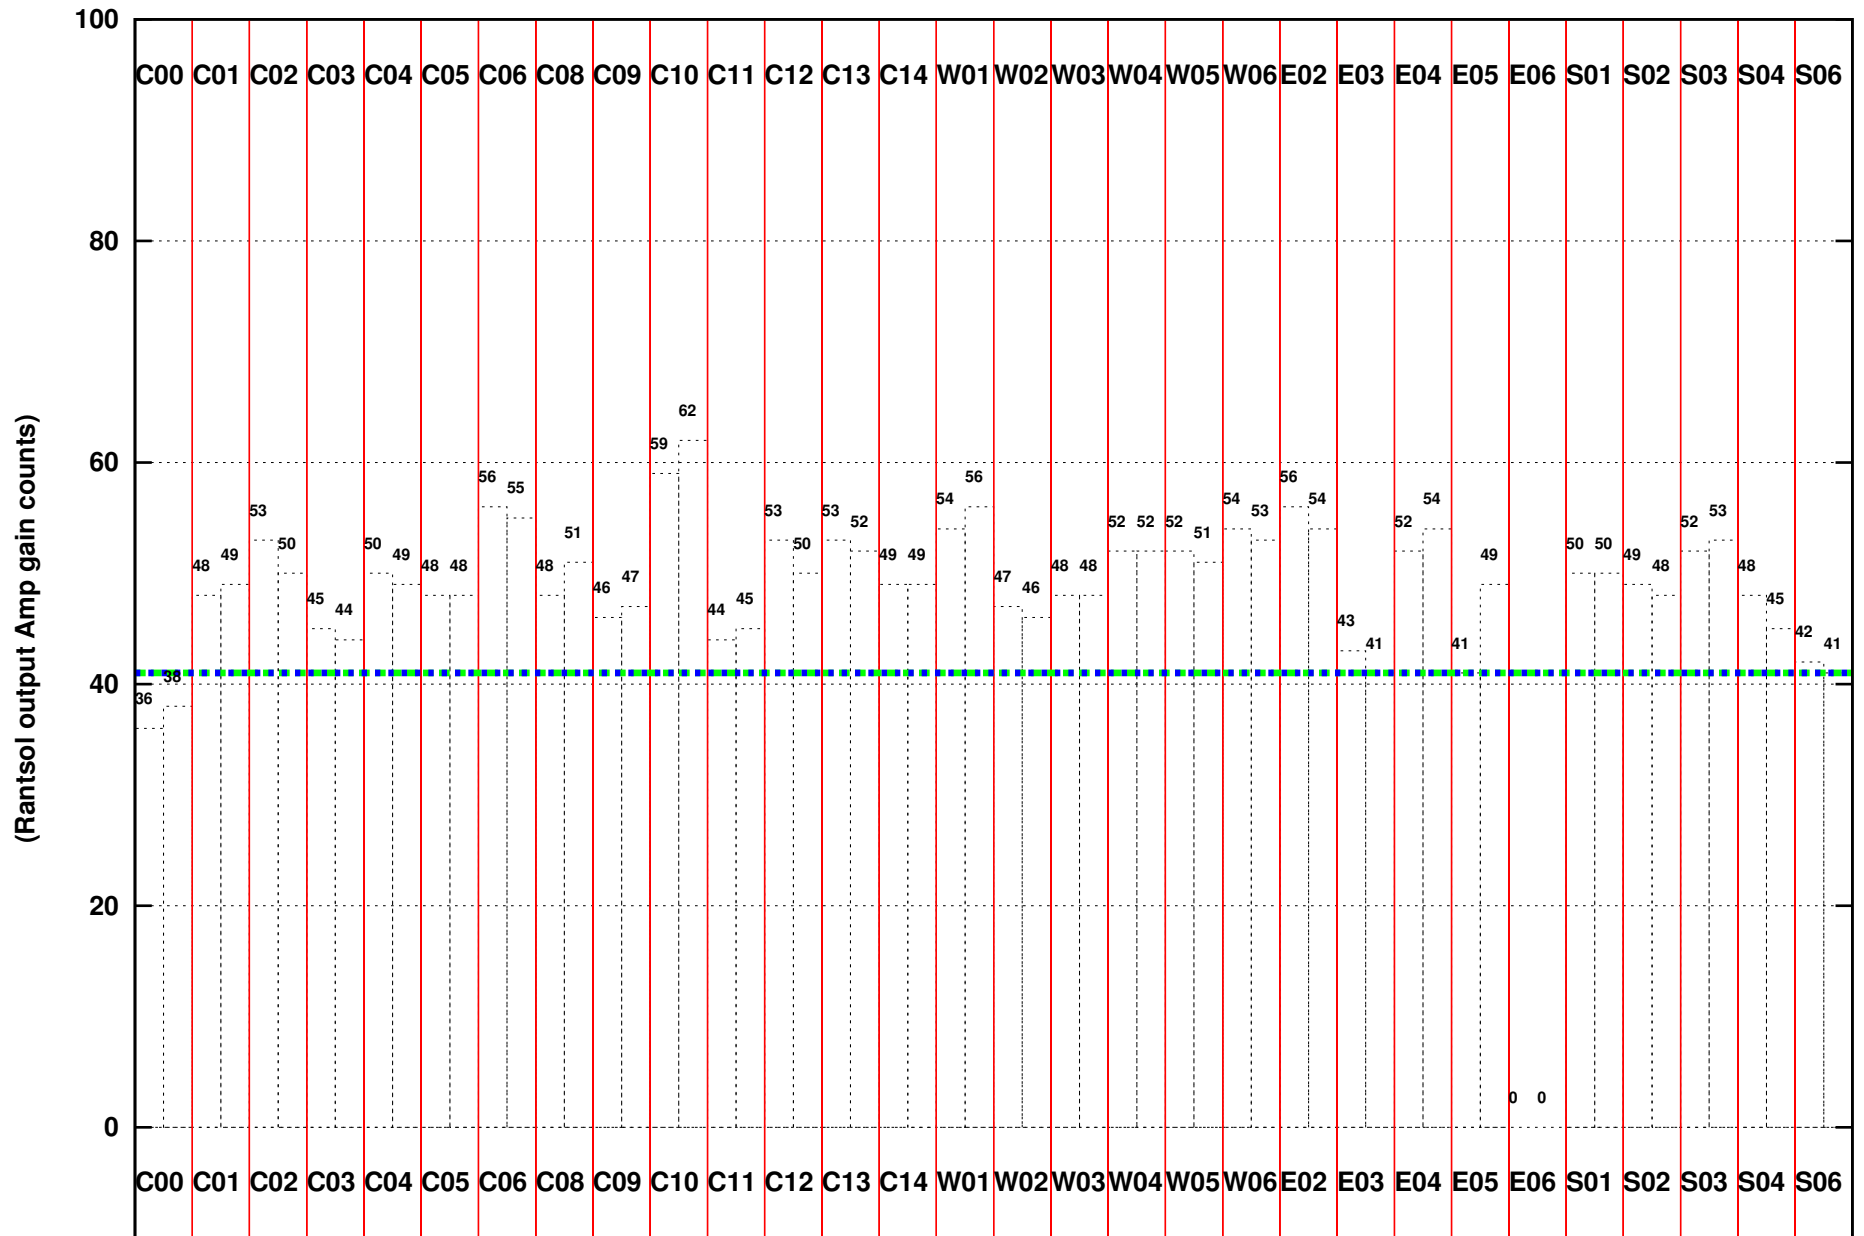

FRINGE STATUS (Rf:591.000,591.000 MHz., LO1:540.000,540.000 MHz., LO4/5:149.000,156.000 MHz.)

(File:/gsbifrddata1/31aug/30_082_31aug2016.lta, scan:0, chan:256, Src:3C48, Date:31Aug2016 04:57:01)